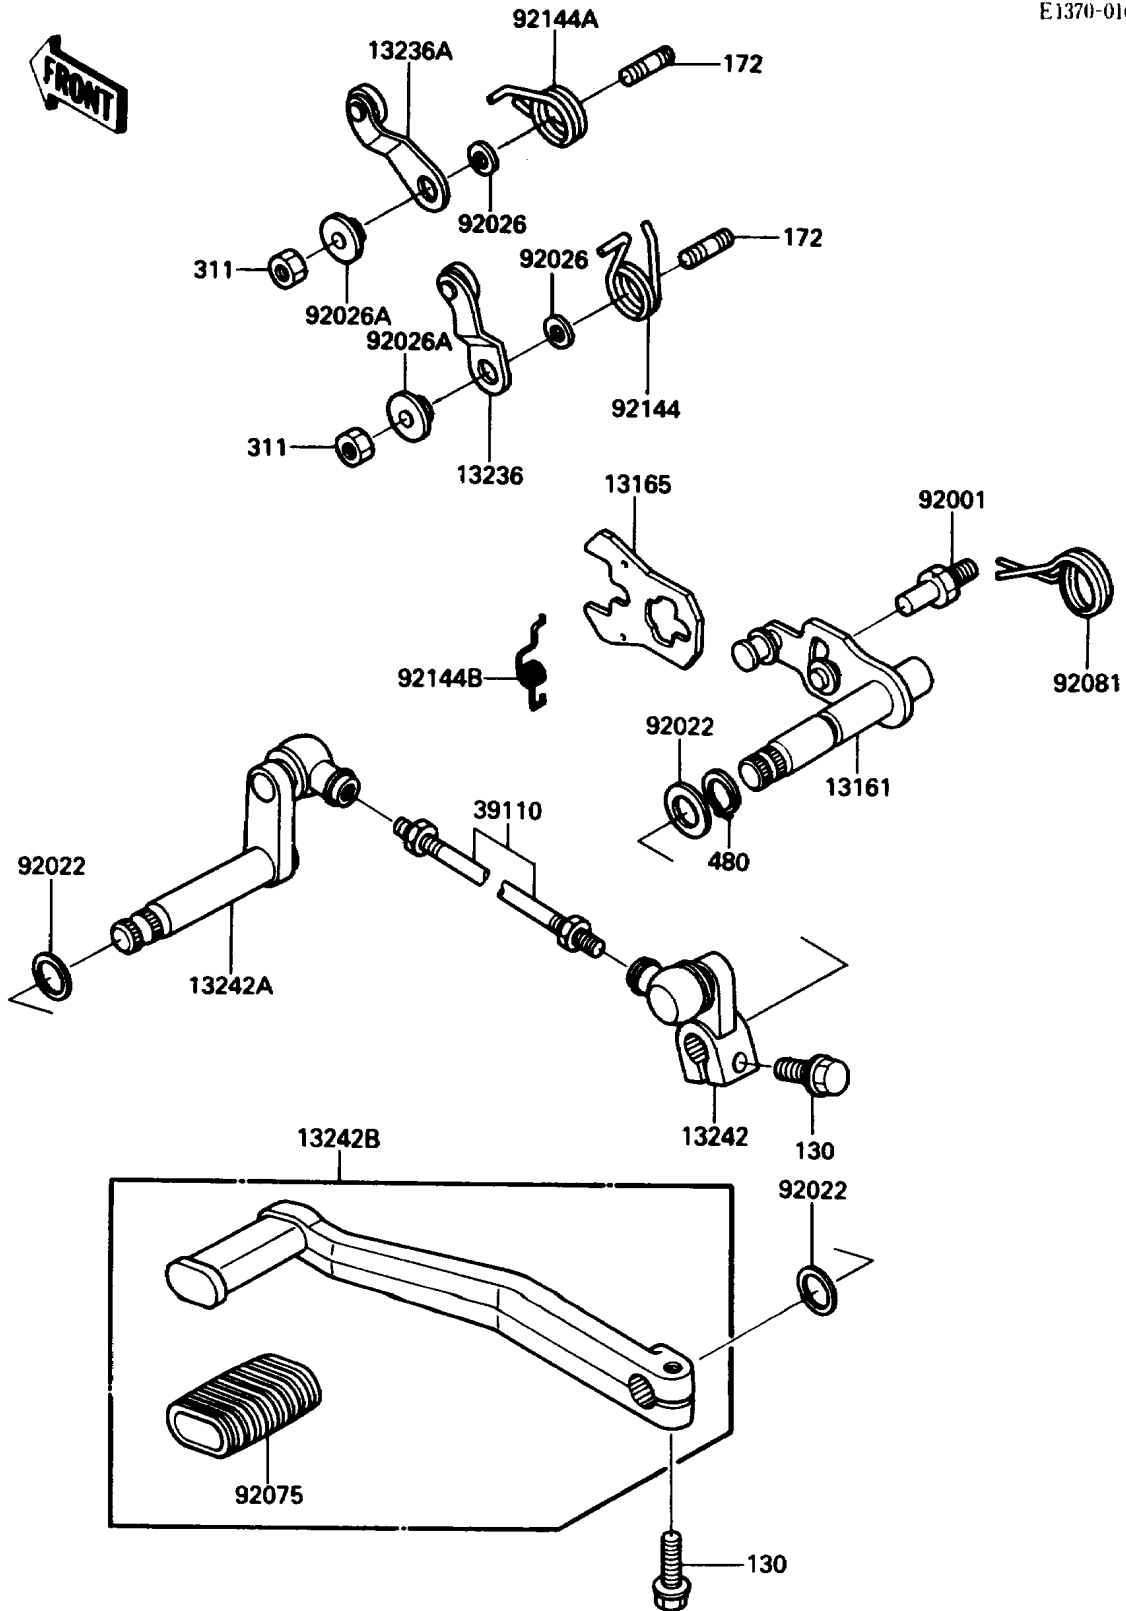

1987 Voyager XII

PARTS DIAGRAM

Gear Change Mechanism

E1370-0167

1987 Voyager XII

PARTS LIST

Gear Change Mechanism

ITEM NAME

PART NUMBER

QUANTITY
