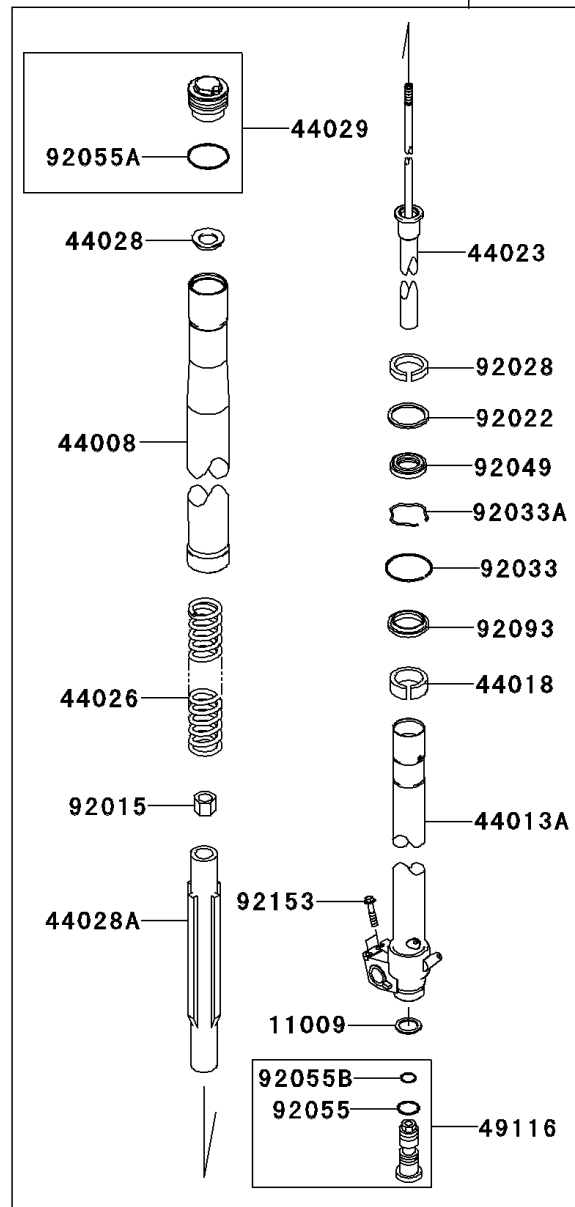

2012 KLX[®] 250S

PARTS DIAGRAM

Front Fork

2012 KLX[®] 250S

PARTS LIST

Front Fork

Kawasaki

Let the Good Times Roll[®]

ITEM NAME

PART NUMBER

QUANTITY
