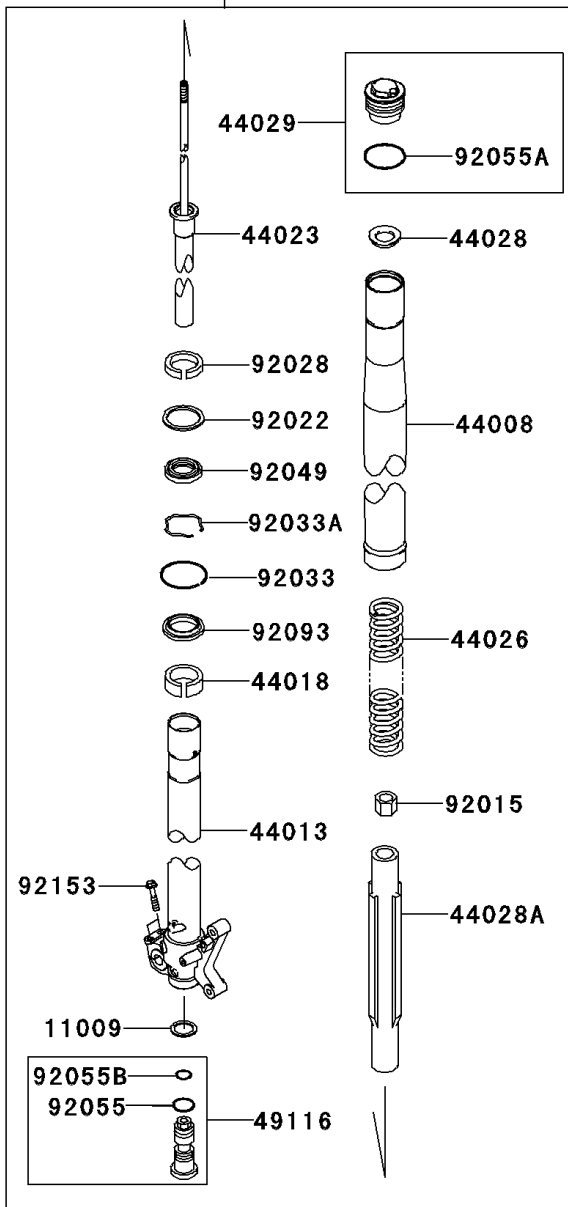

2012 KLX[®] 250S

PARTS DIAGRAM

Front Fork

2012 KLX[®] 250S

PARTS LIST

Front Fork

Kawasaki

Let the Good Times Roll[®]

ITEM NAME

PART NUMBER

QUANTITY
