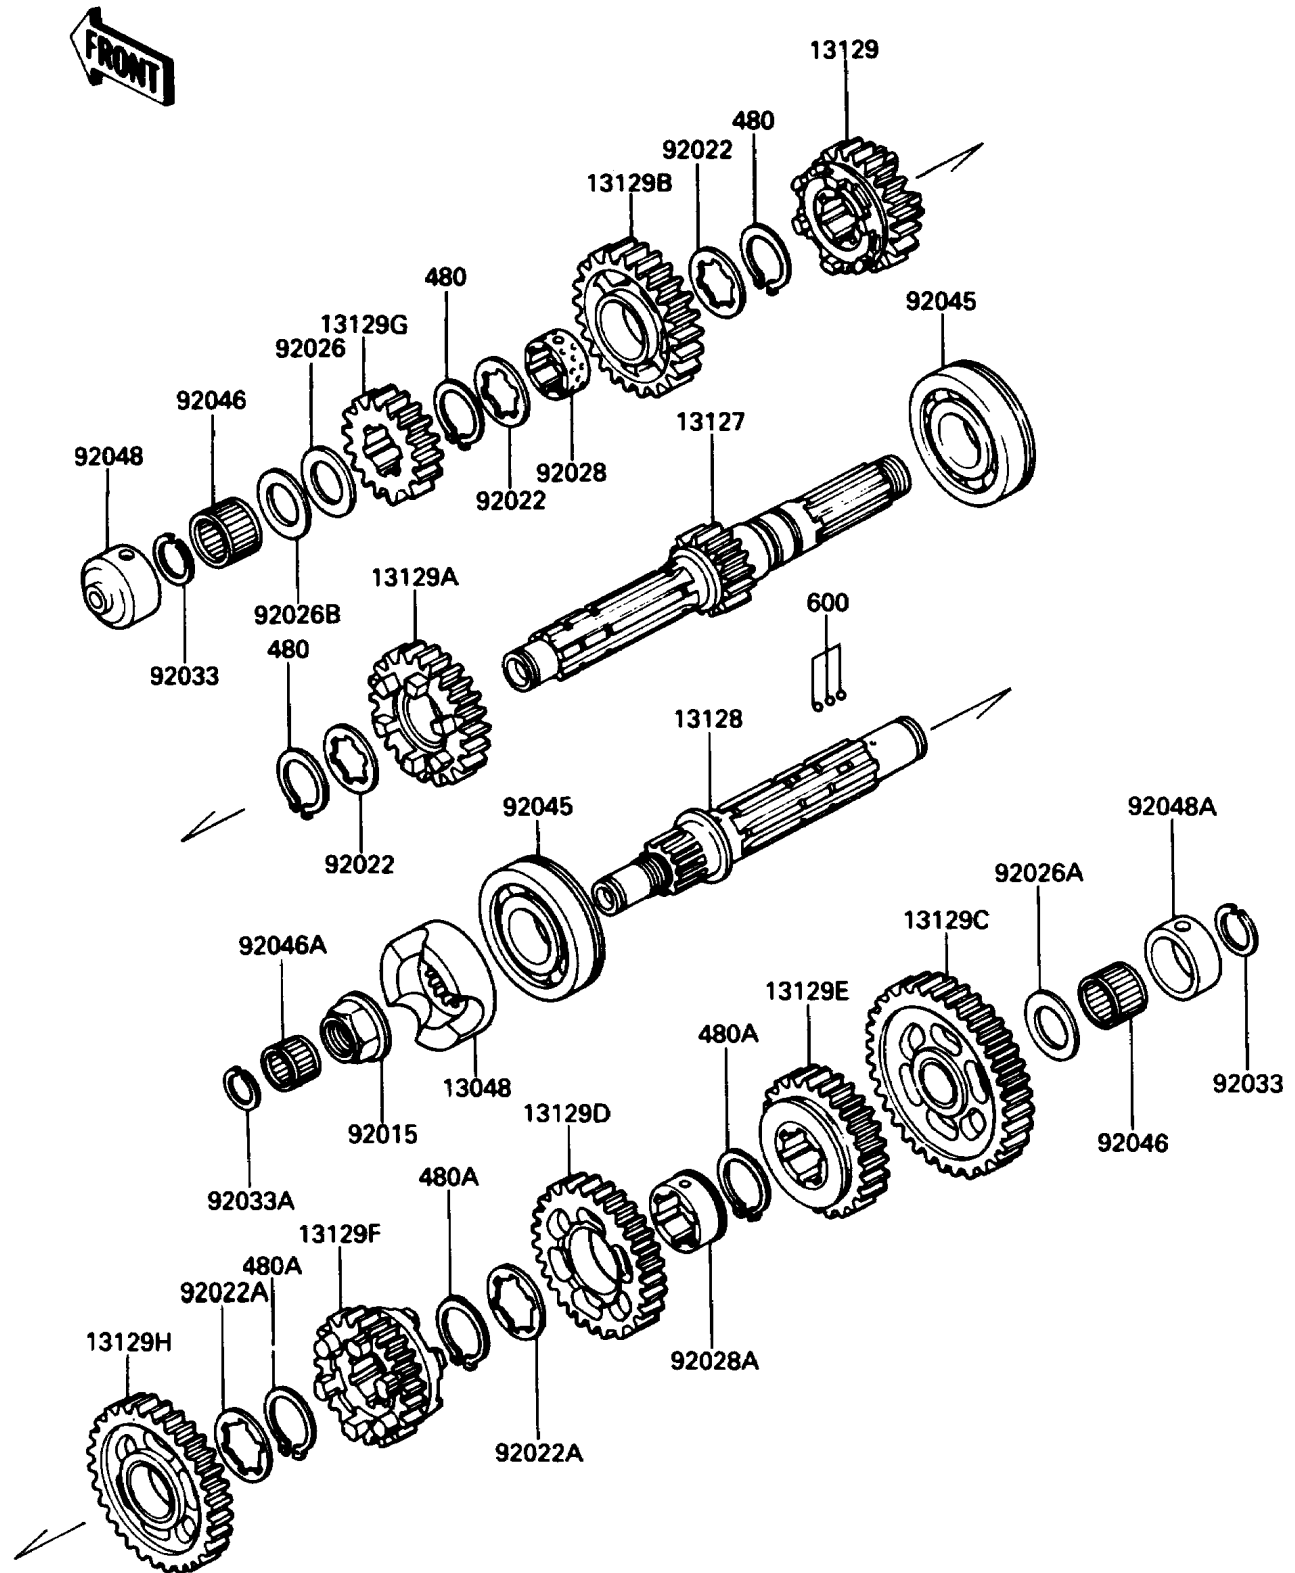

1988 Voyager XII

PARTS DIAGRAM

Transmission

E1361-0173

1988 Voyager XII

PARTS LIST

Transmission

Kawasaki

Let the Good Times Roll®

ITEM NAME

PART NUMBER

QUANTITY
