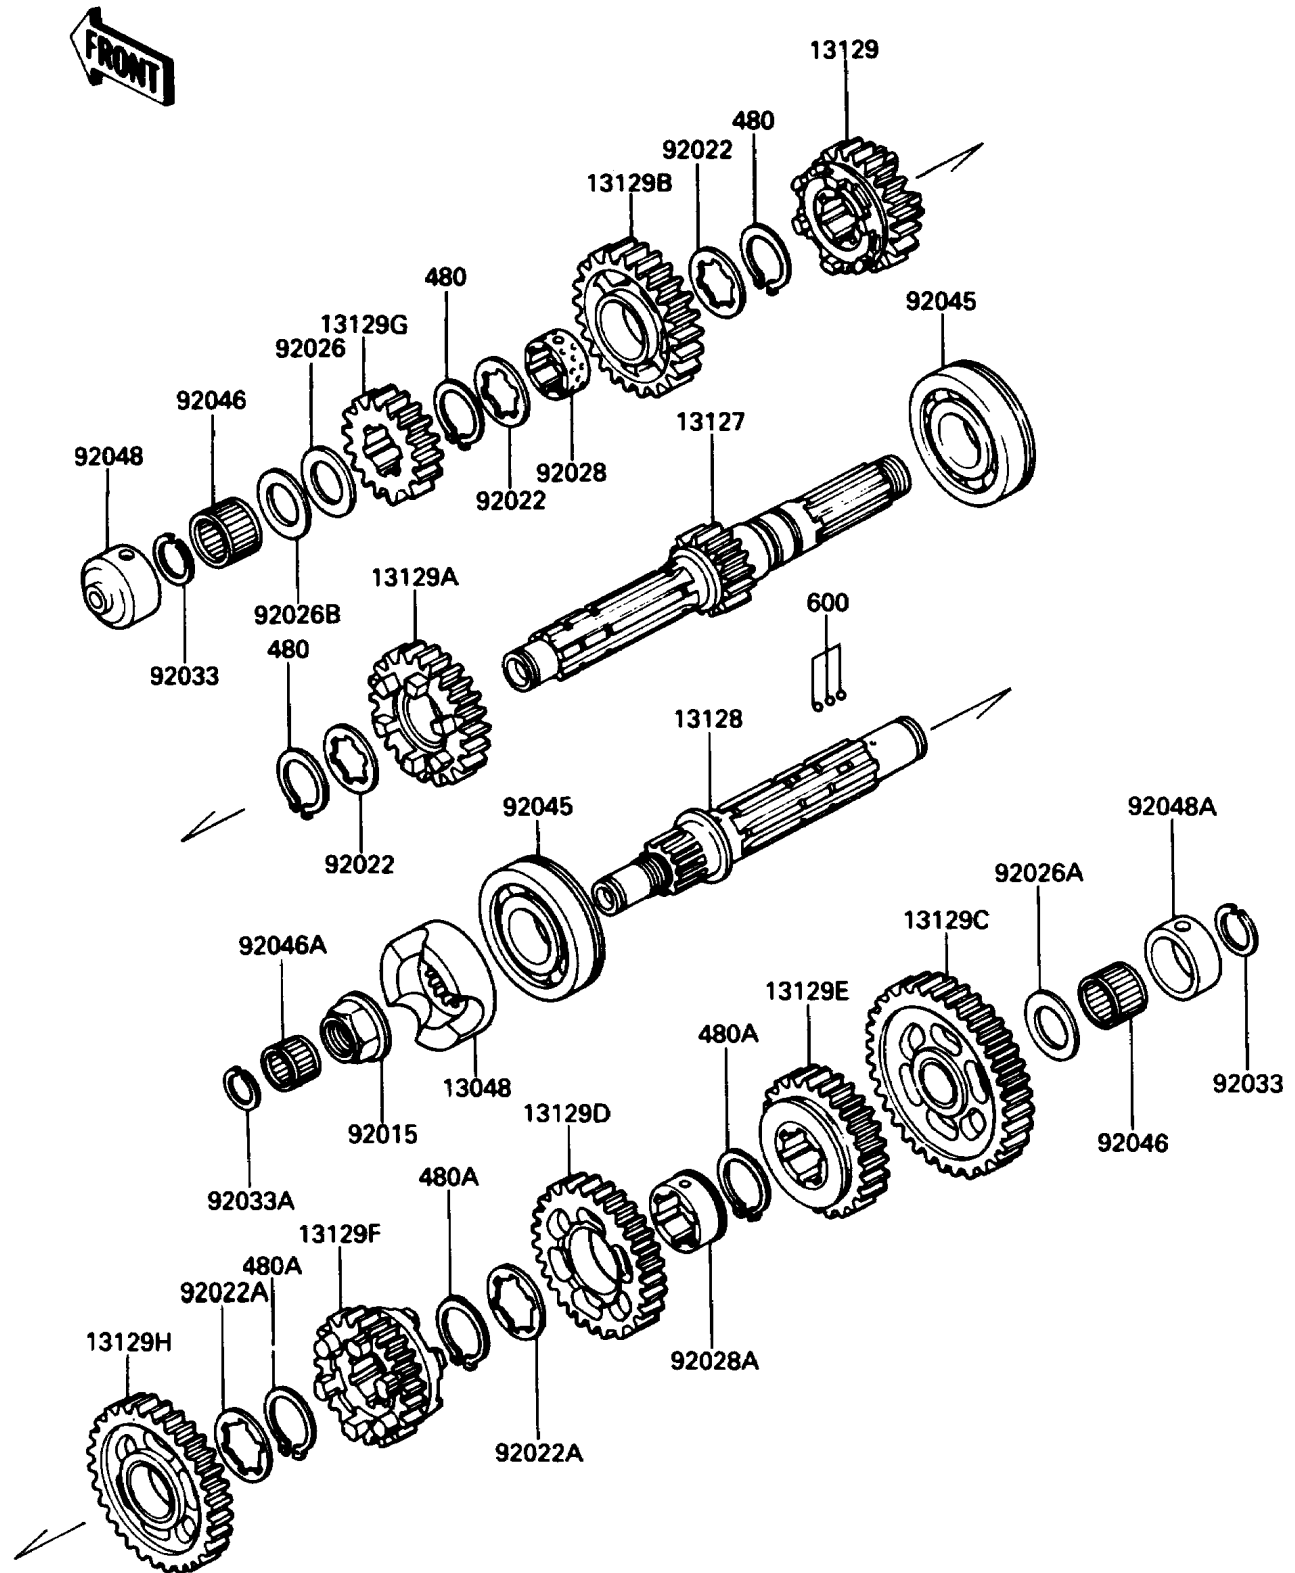

1987 Voyager XII

PARTS DIAGRAM

Transmission

E1361-0173

1987 Voyager XII

PARTS LIST

Transmission

Kawasaki

Let the Good Times Roll®

ITEM NAME

PART NUMBER

QUANTITY
