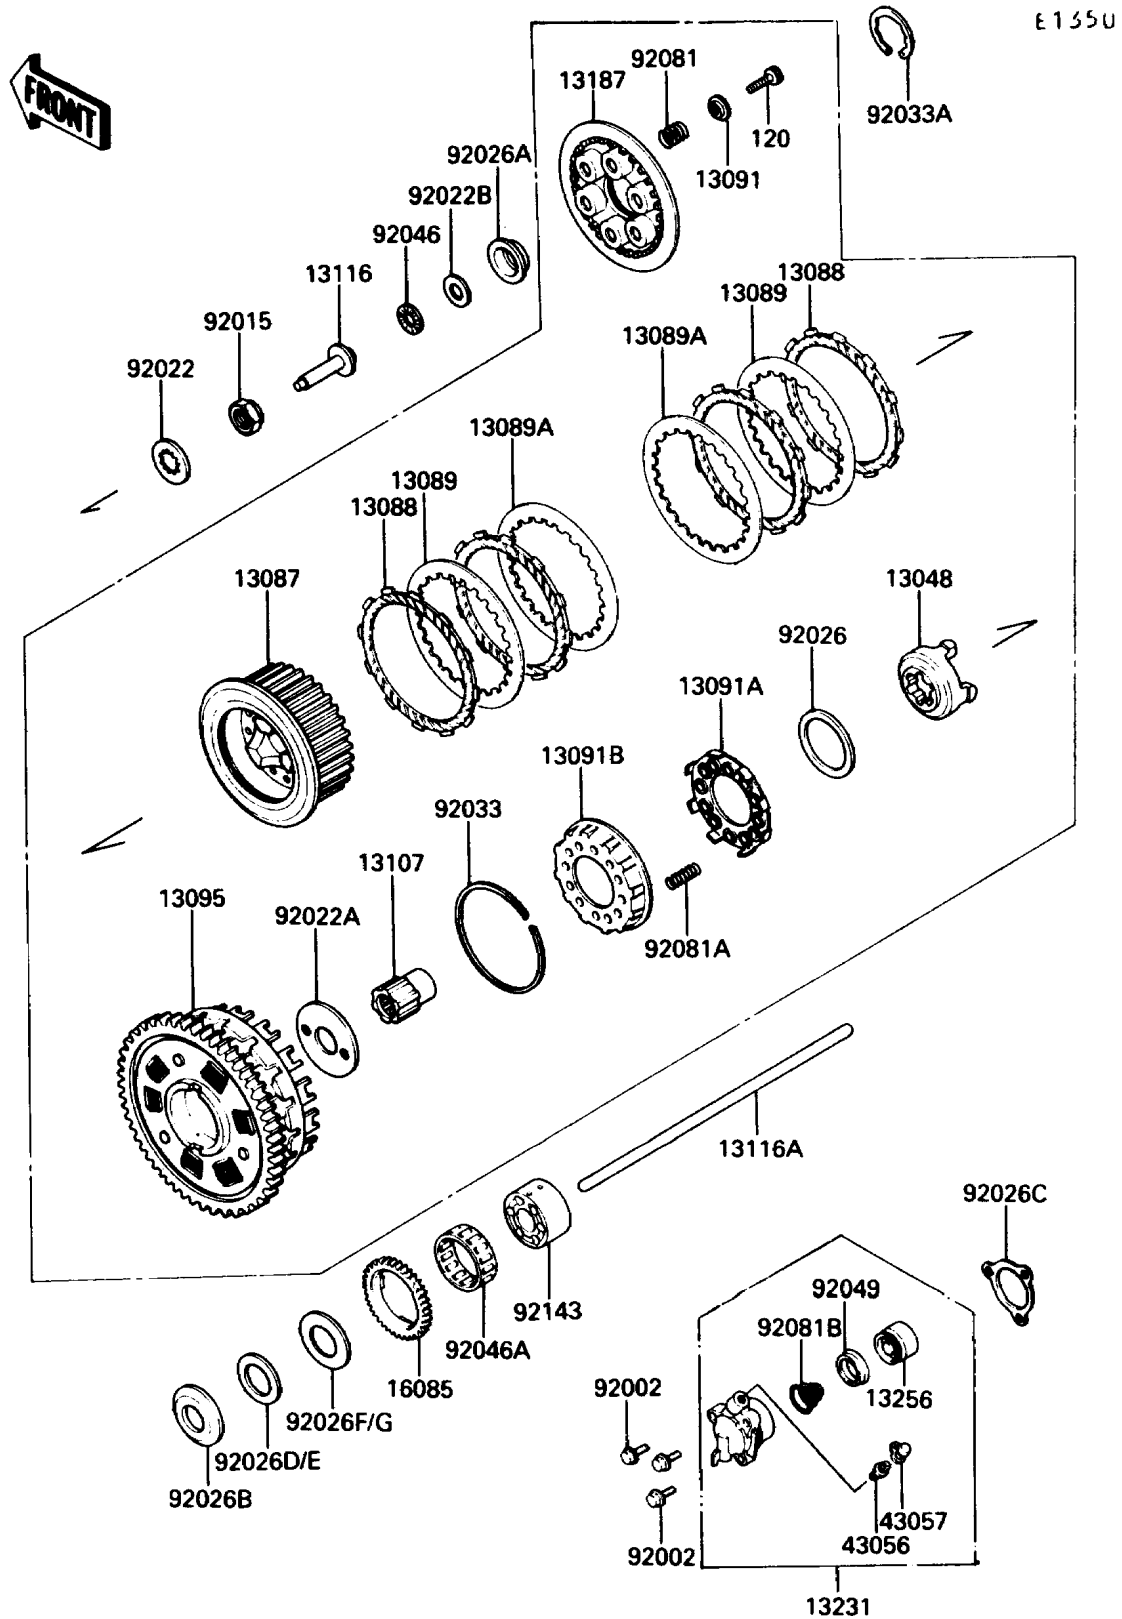

1987 Voyager XII

PARTS DIAGRAM

Clutch(ZG1200-B1/B2/B3/B4)

Kawasaki

Let the Good Times Roll®

1987 Voyager XII

PARTS LIST

Clutch(ZG1200-B1/B2/B3/B4)

Kawasaki

Let the Good Times Roll®

ITEM NAME

PART NUMBER

QUANTITY
