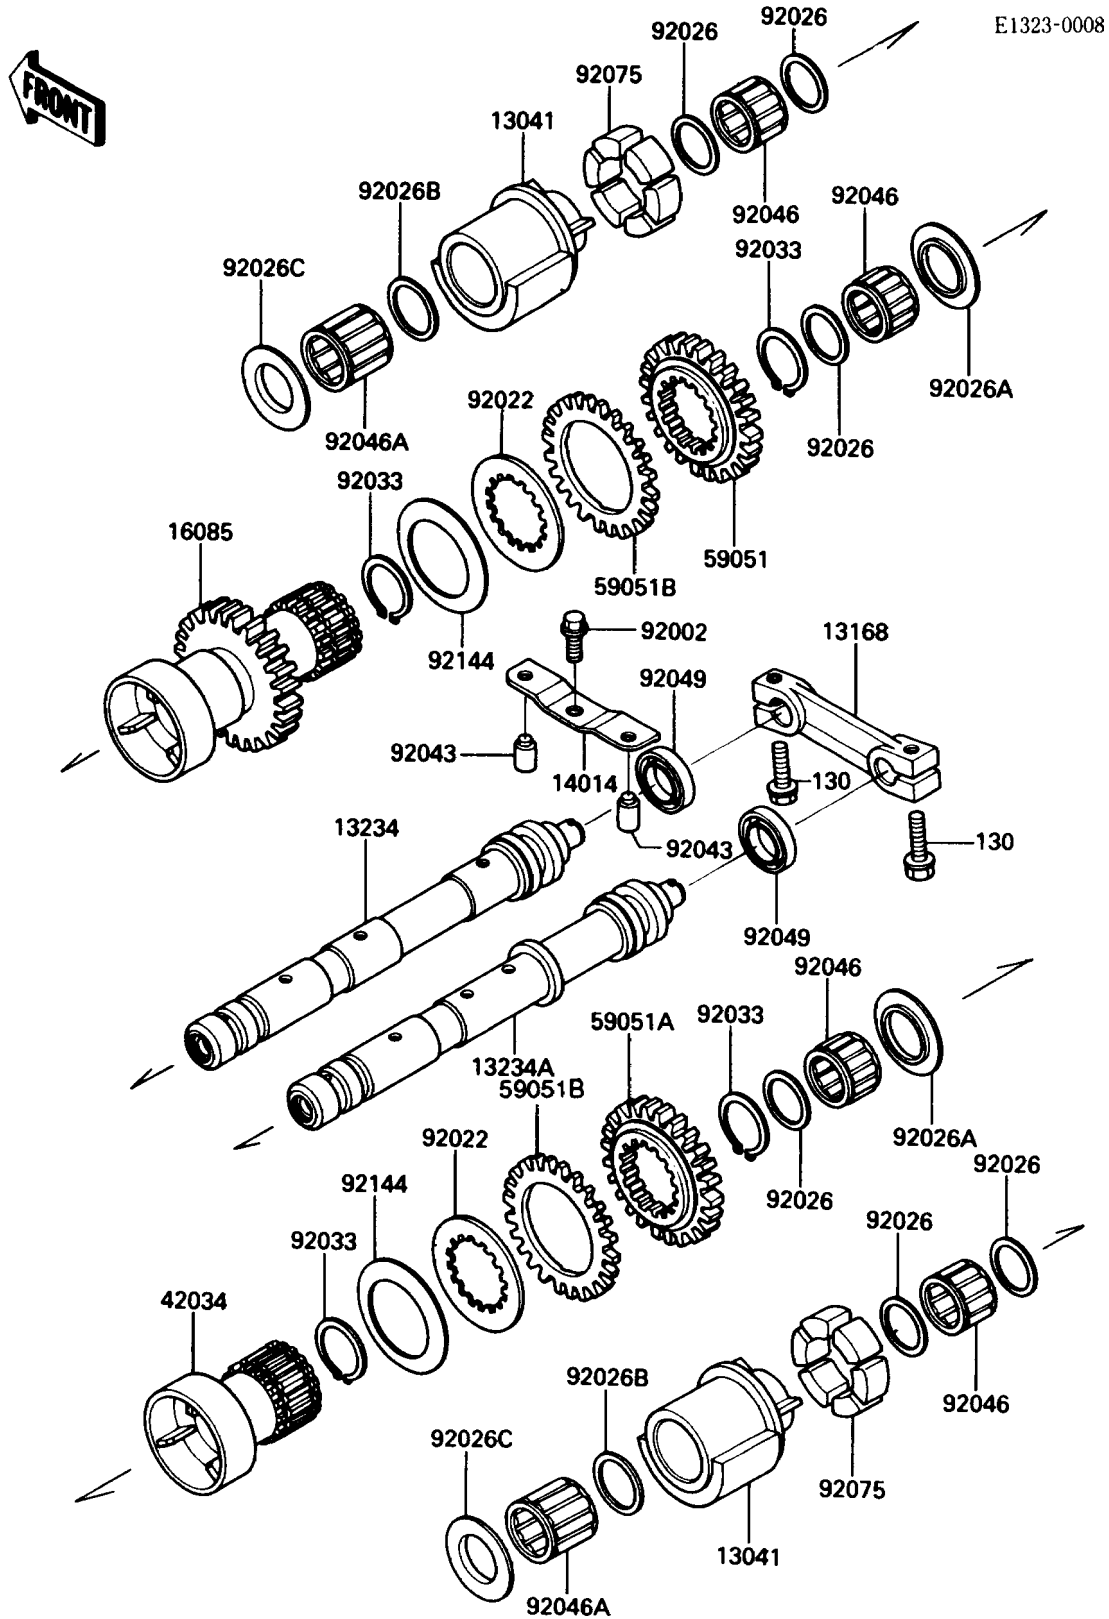

1987 Voyager XII

PARTS DIAGRAM

Balancer

Kawasaki

Let the Good Times Roll®

1987 Voyager XII

PARTS LIST

Balancer

ITEM NAME

PART NUMBER

QUANTITY
