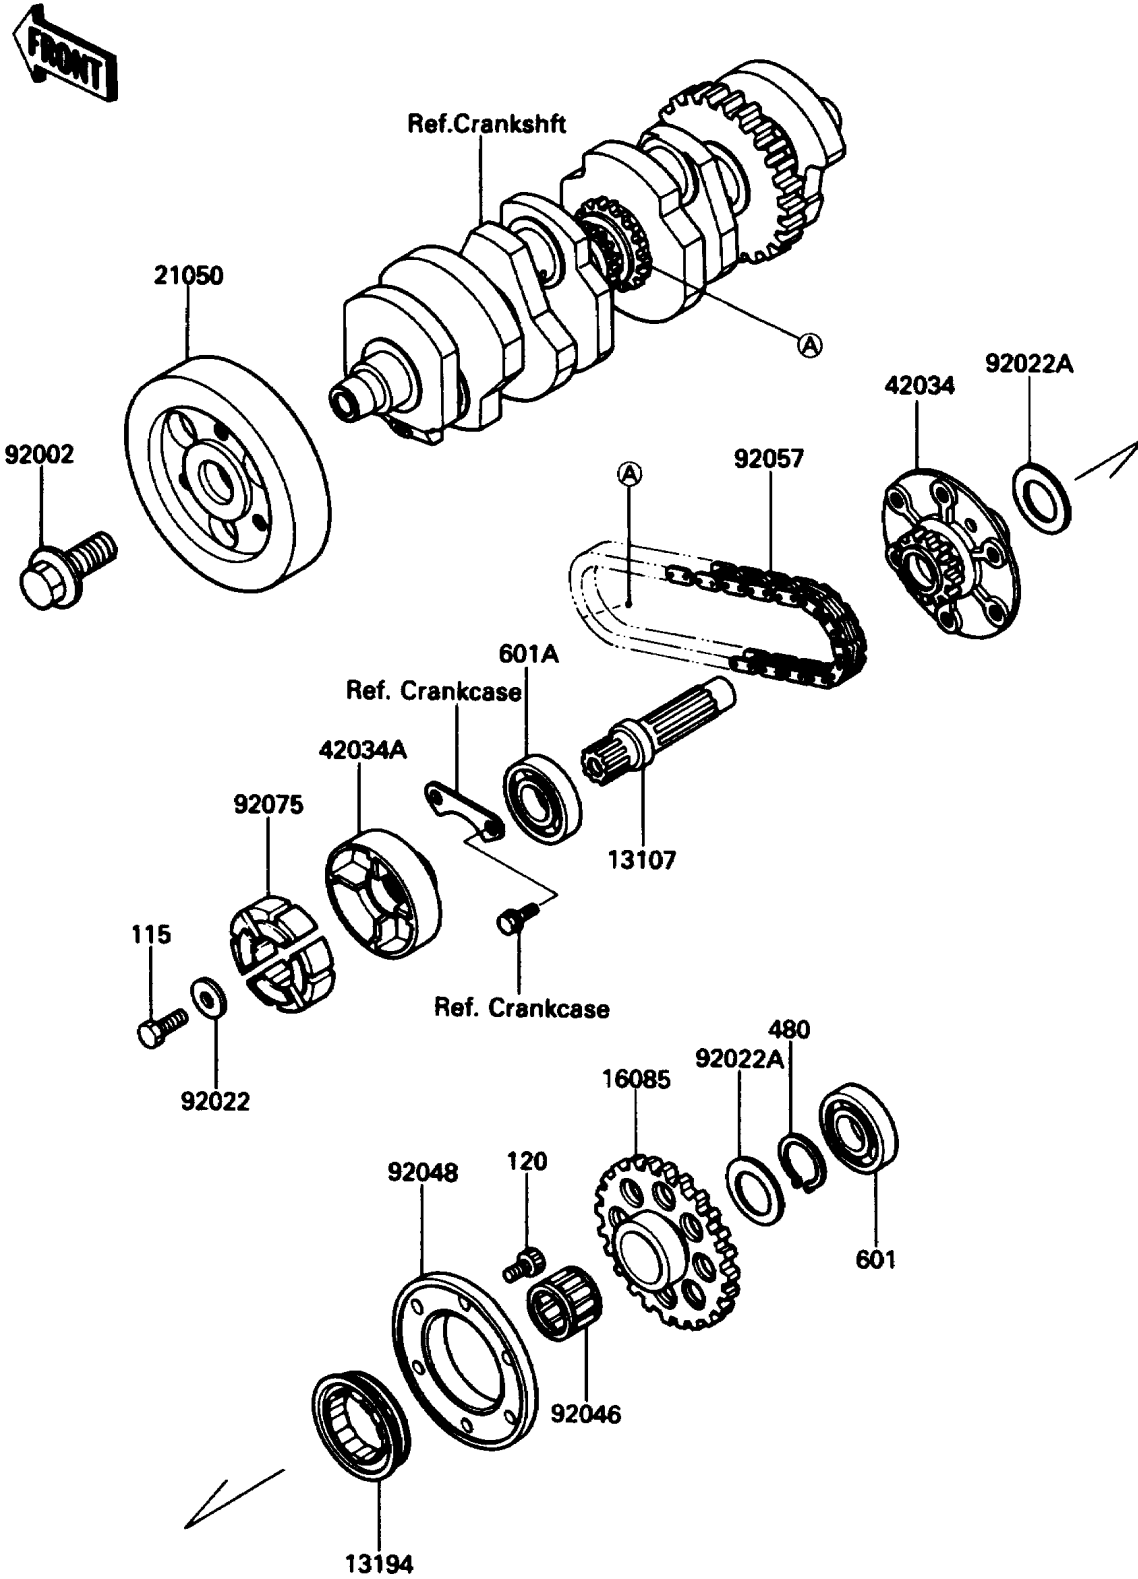

1987 Voyager XII

PARTS DIAGRAM

Secondary Shaft

E1322-0009

1987 Voyager XII

PARTS LIST

Secondary Shaft

ITEM NAME

PART NUMBER

QUANTITY
