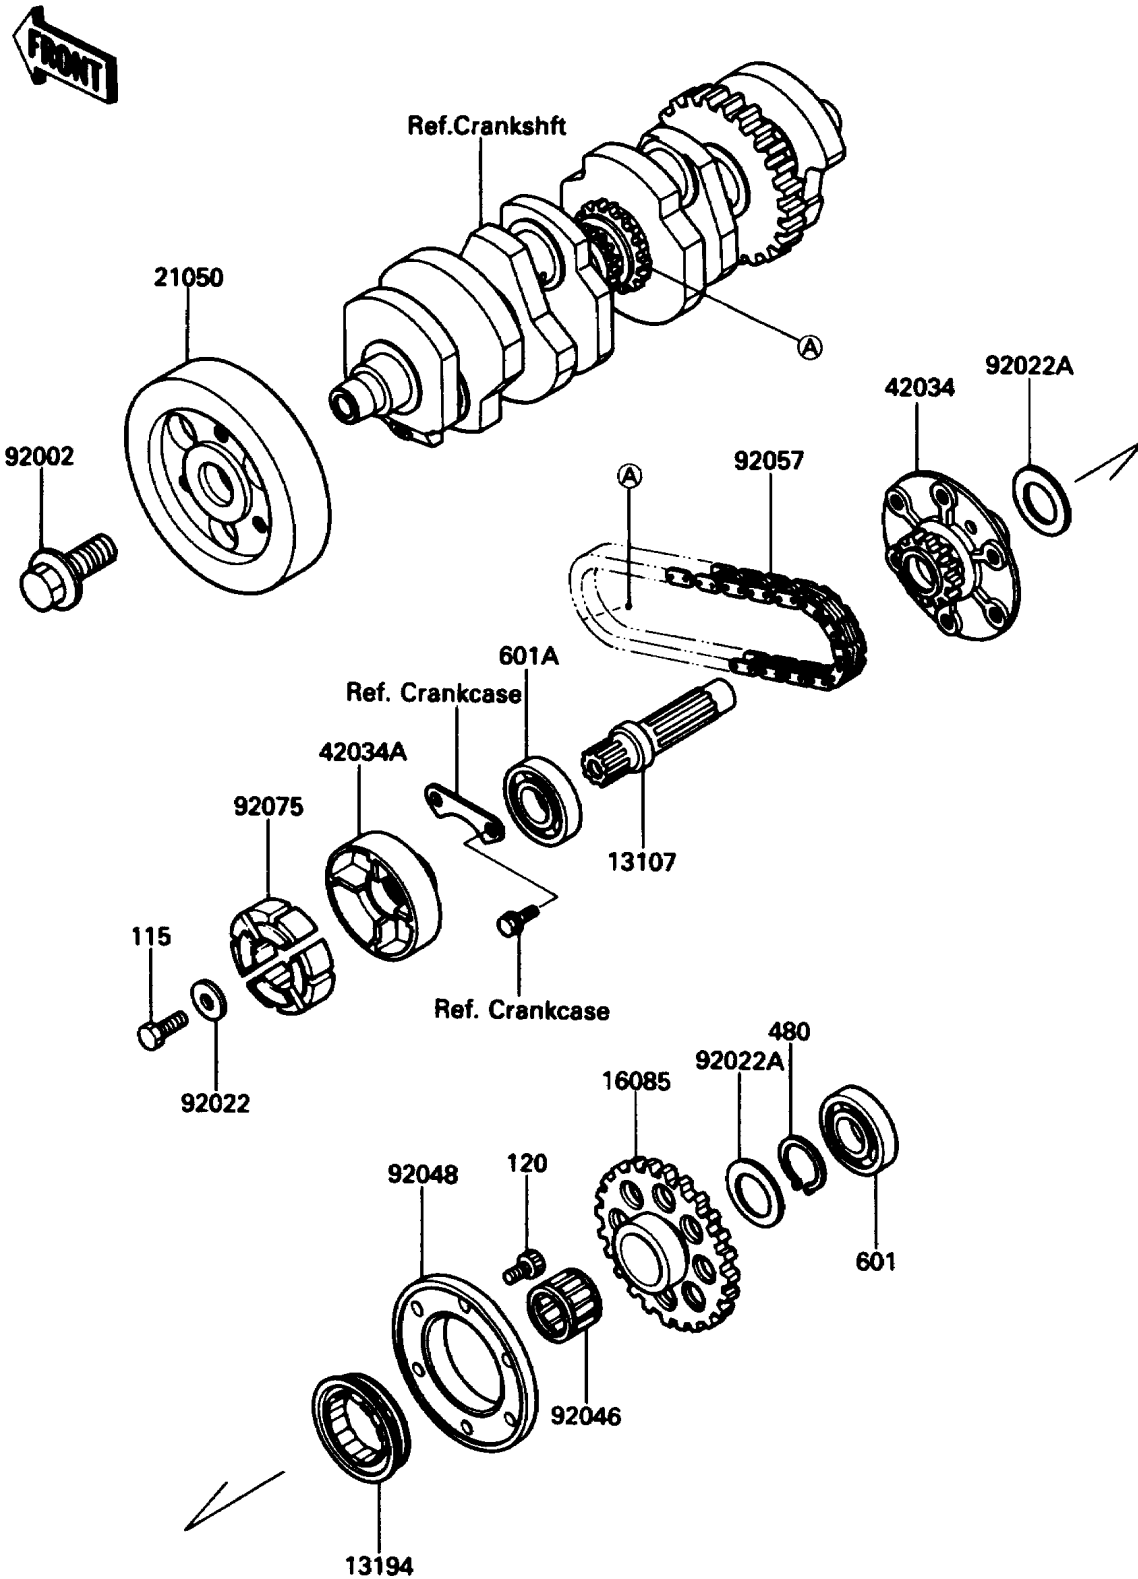

1991 Voyager XII

PARTS DIAGRAM

Secondary Shaft

E1322-0009

1991 Voyager XII

PARTS LIST

Secondary Shaft

ITEM NAME

PART NUMBER

QUANTITY
