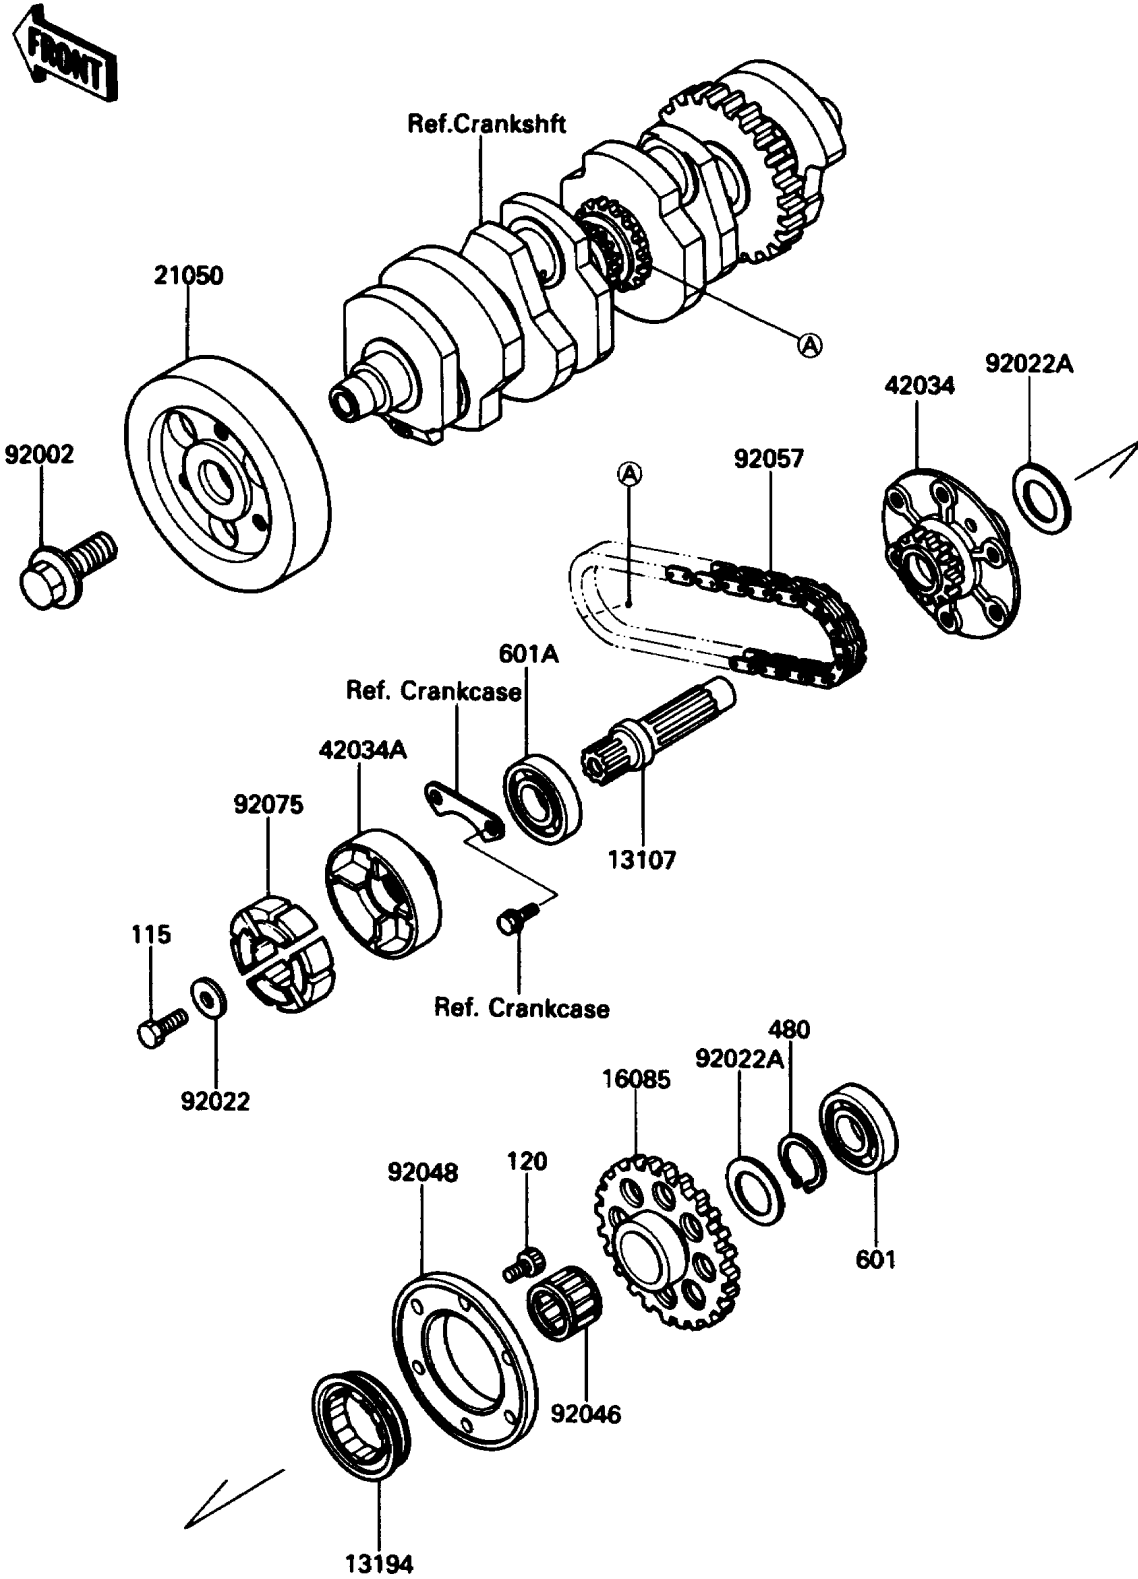

1988 Voyager XII

PARTS DIAGRAM

Secondary Shaft

E1322-0009

1988 Voyager XII

PARTS LIST

Secondary Shaft

ITEM NAME

PART NUMBER

QUANTITY
