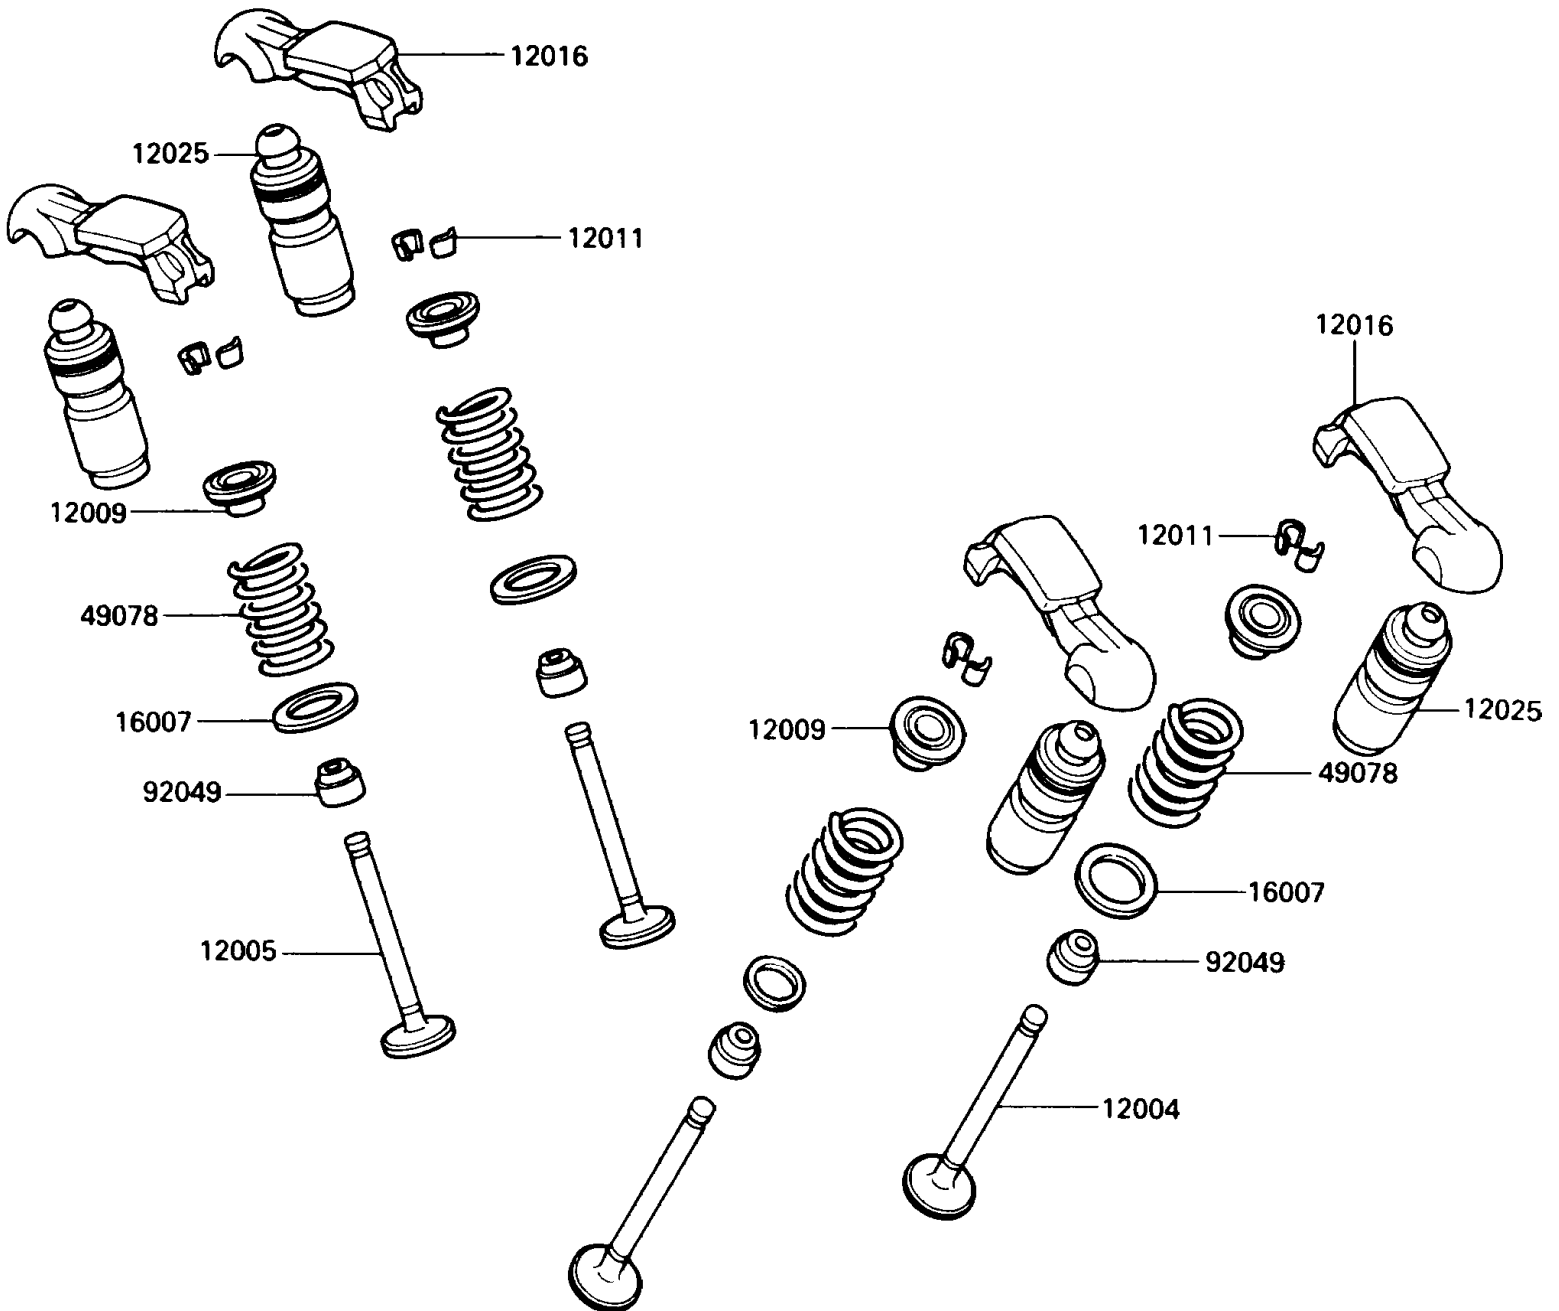

1987 Voyager XII

PARTS DIAGRAM

Valve

E1210-0045

1987 Voyager XII

PARTS LIST

Valve

ITEM NAME

PART NUMBER

QUANTITY
