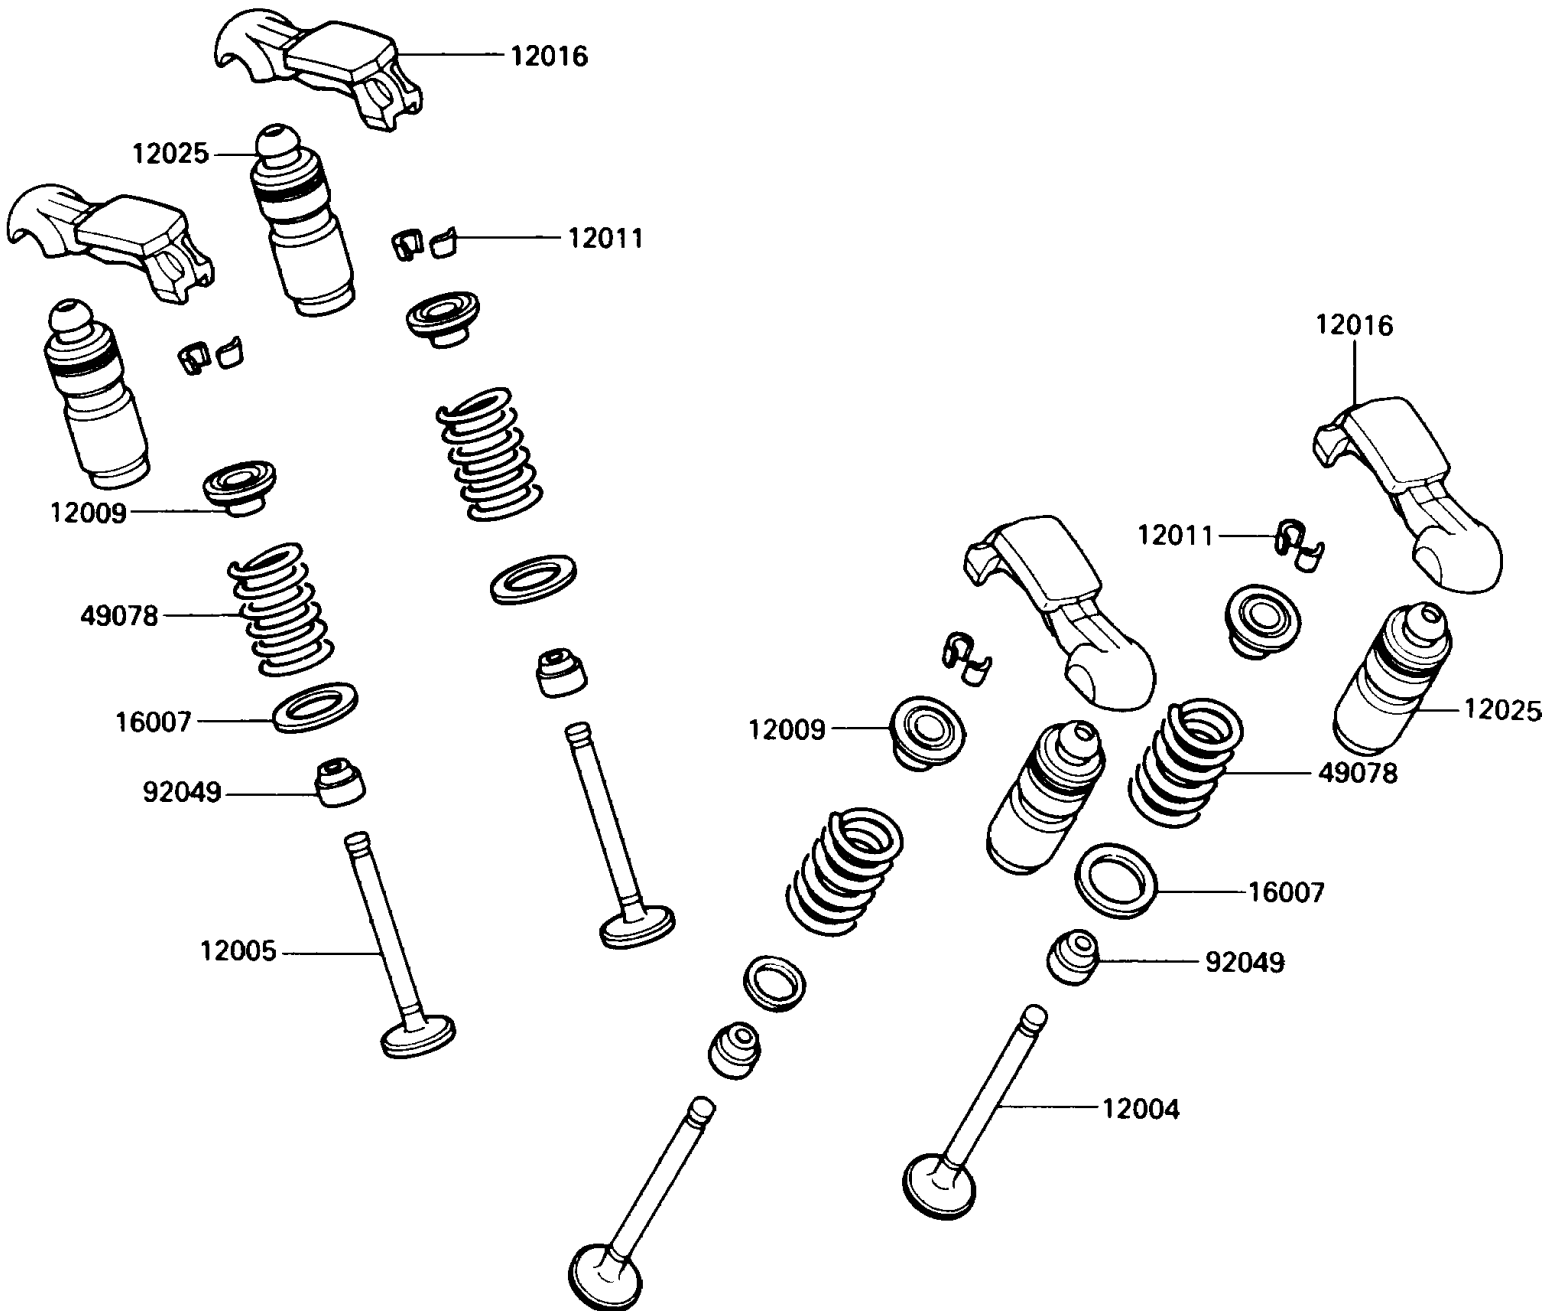

1991 Voyager XII

PARTS DIAGRAM

Valve

E1210-0045

1991 Voyager XII

PARTS LIST

Valve

ITEM NAME	PART NUMBER	QUANTITY
VALVE-INTAKE (Ref # 12004)	12004-1065	8
VALVE-EXHAUST (Ref # 12005)	12005-1074	8
RETAINER-VALVE SPRING (Ref # 12009)	12009-1054	16
COLLET (Ref # 12011)	12011-1003	32
ARM-ROCKER (Ref # 12016)	12016-1066	16
ADJUSTER-LASH (Ref # 12025)	12025-1052	16
SEAT-SPRING,17.5X23.8X0.5 (Ref # 16007)	16007-1144	16
SPRING-ENGINE VALVE (Ref # 49078)	49078-1073	16
SEAL-OIL,RVC2-5.5X8.5X8.3 (Ref # 92049)	92049-1062	16