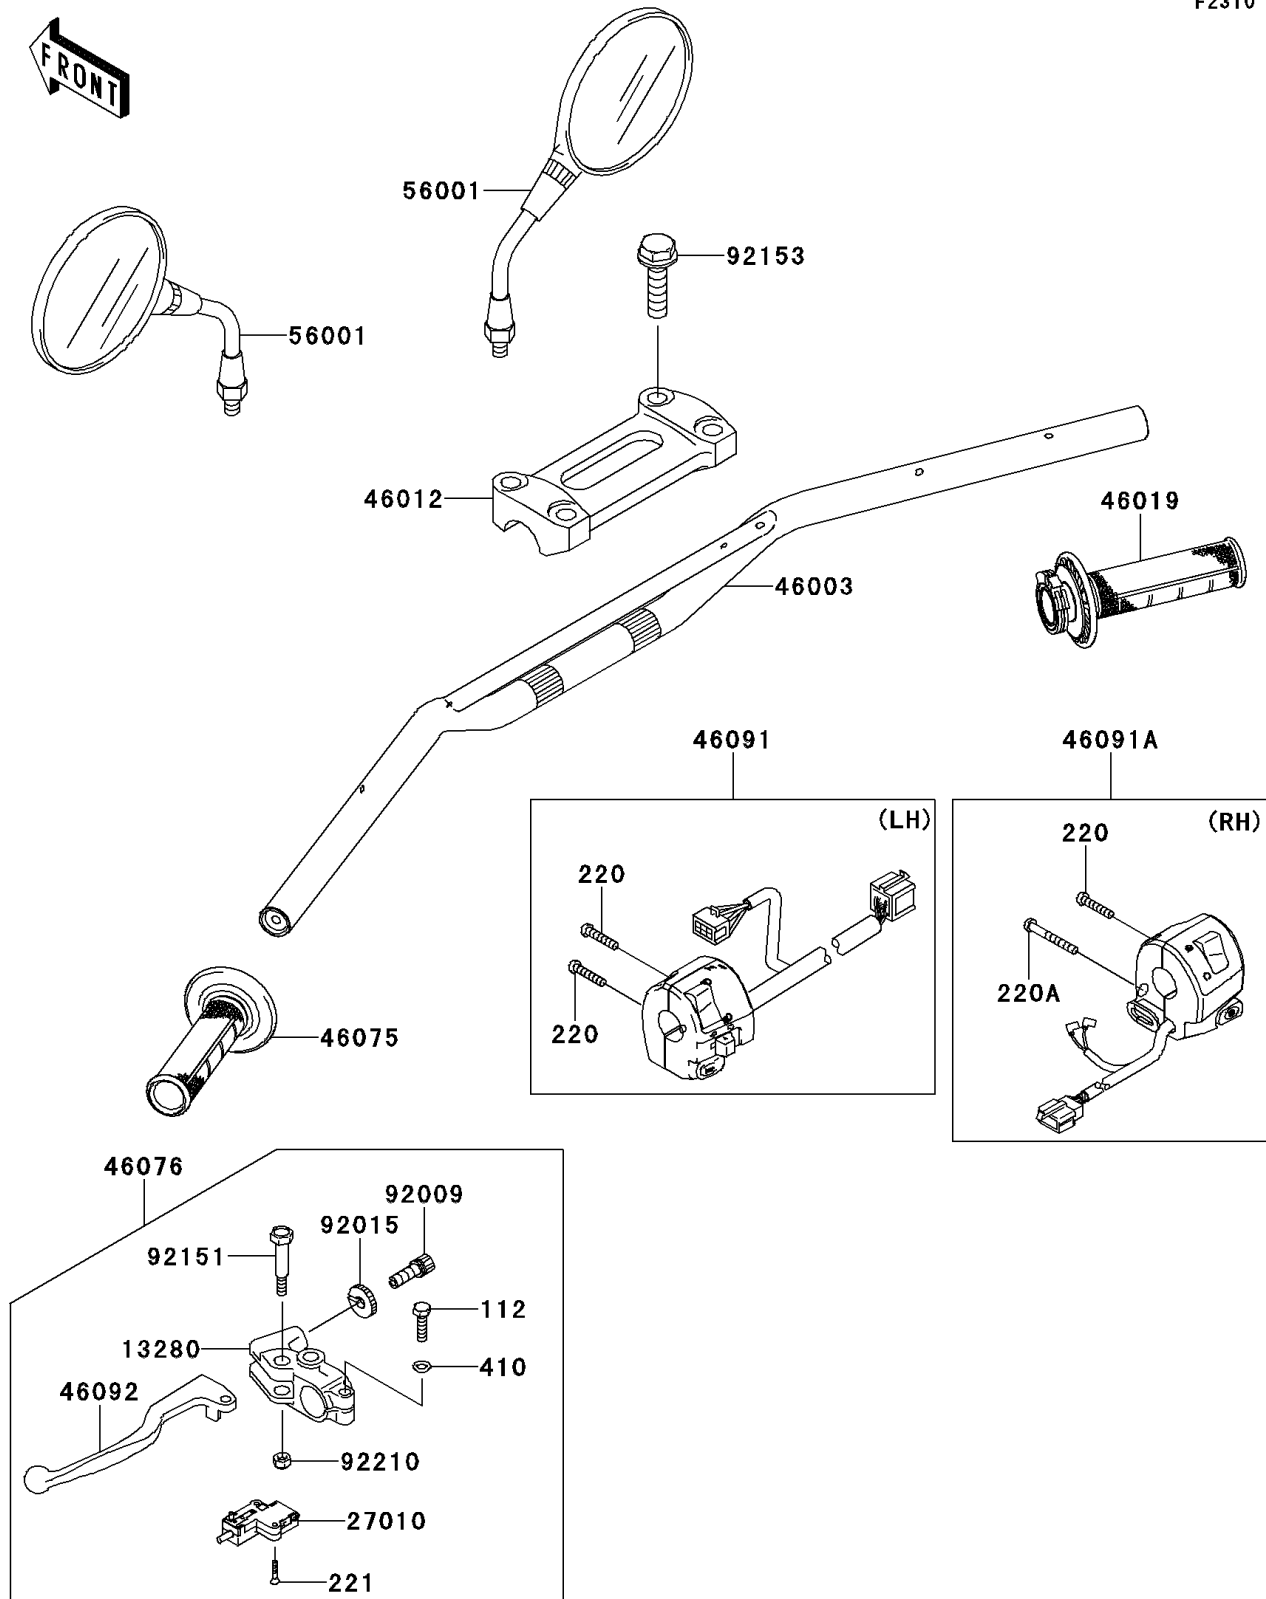

2010 KLX[®] 250S

PARTS DIAGRAM

Handlebar

F2310

2010 KLX[®] 250S

PARTS LIST

Handlebar

ITEM NAME

PART NUMBER

QUANTITY
