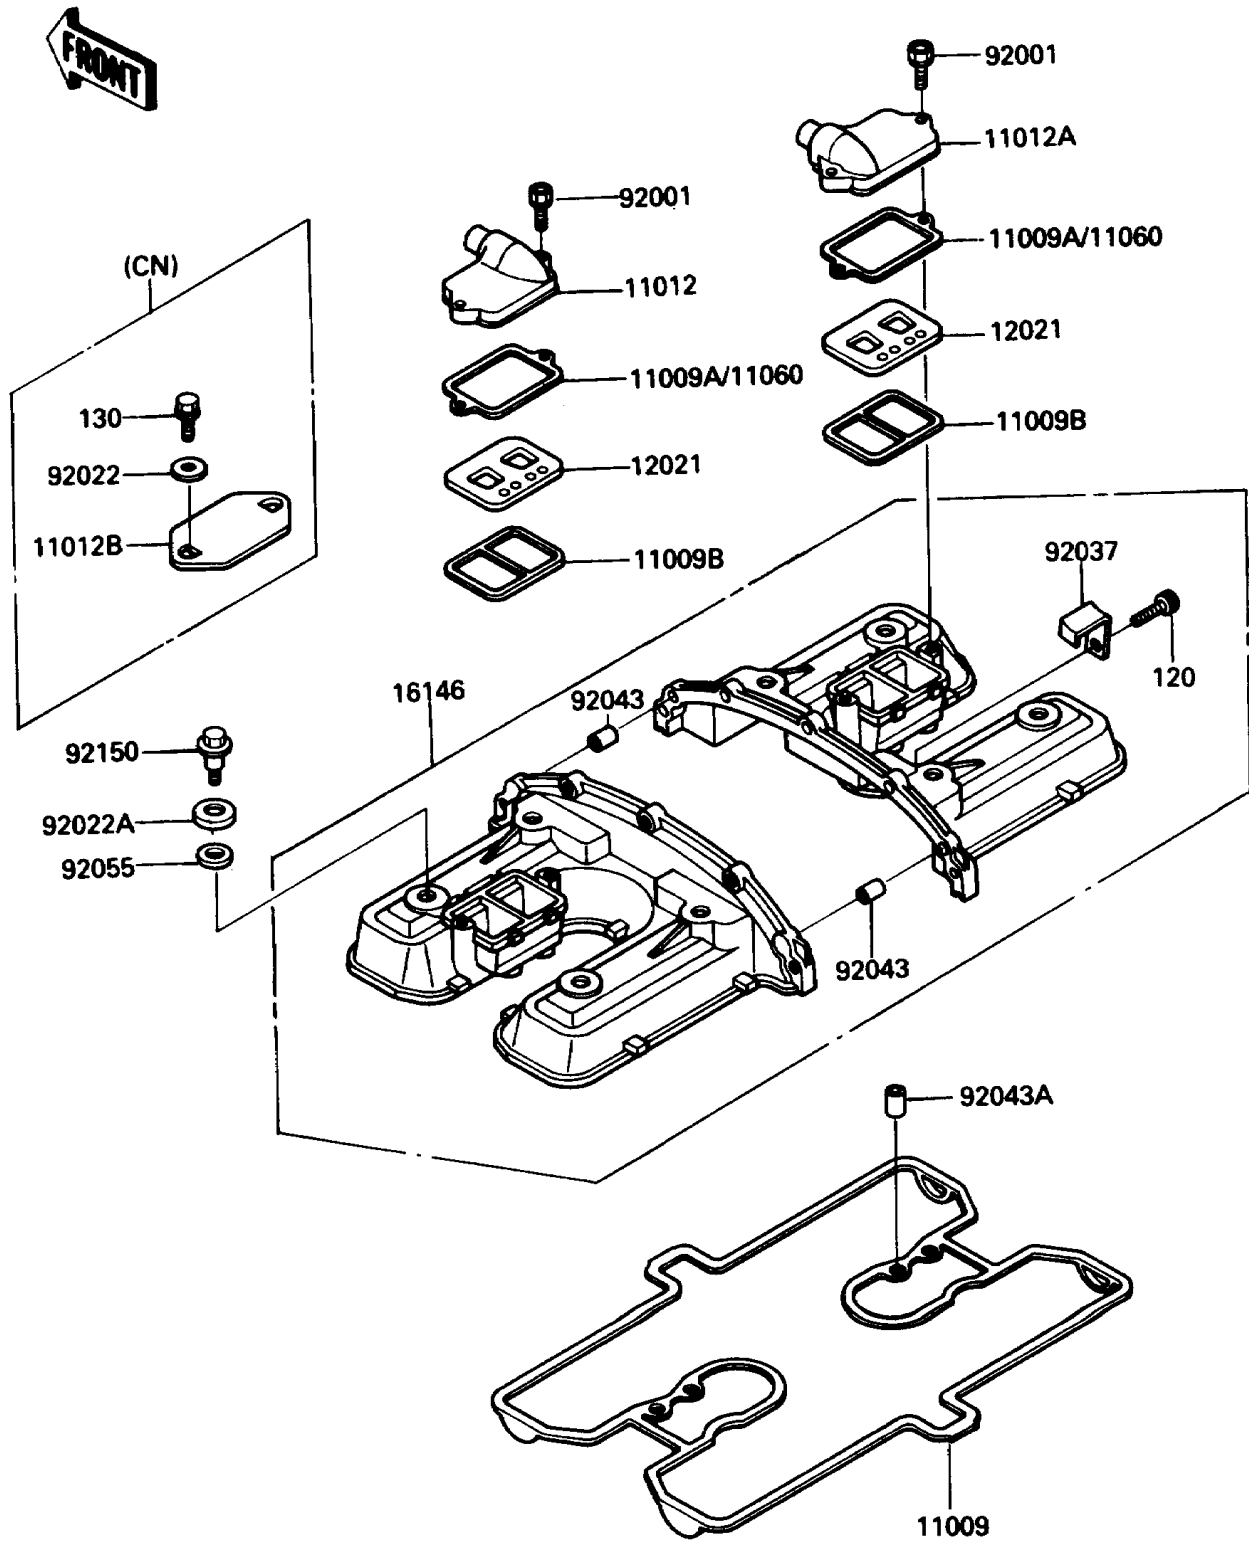

1991 Voyager XII

PARTS DIAGRAM

Cylinder Head Cover

E1112

1991 Voyager XII

PARTS LIST

Cylinder Head Cover

ITEM NAME

PART NUMBER

QUANTITY
