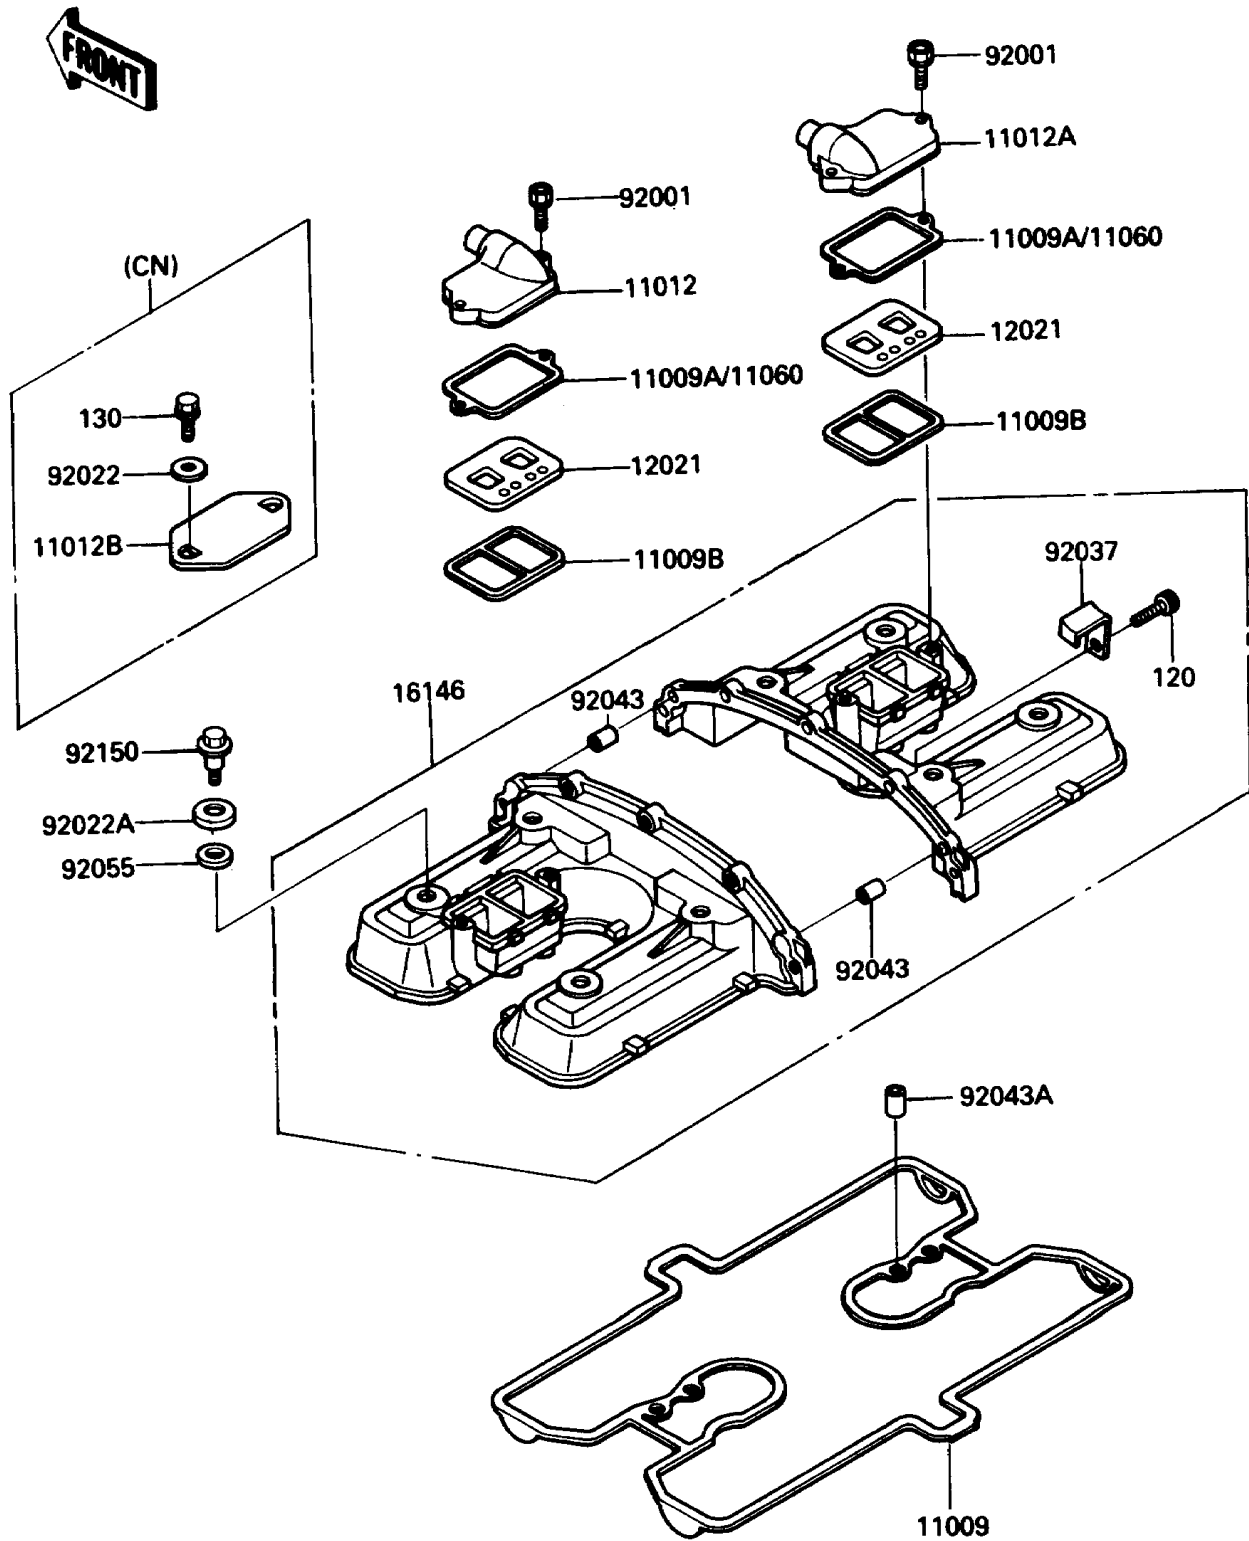

1991 Voyager XII

PARTS DIAGRAM

Cylinder Head Cover

E1112

1991 Voyager XII

PARTS LIST

Cylinder Head Cover

ITEM NAME	PART NUMBER	QUANTITY
BOLT-SOCKET,6X25 (Ref # 120)	120P0625	5
GASKET,CYLINDER HEAD COVER (Ref # 11009)	11009-1559	1
GASKET,REED VALVE (Ref # 11009B)	11009-1905	2
COVER-ASSY,CYLINDER HEAD (Ref # 16146)	16146-1089	1
WASHER,HEAD COVER BOLT (Ref # 92022A)	92022-1637	8
CLAMP (Ref # 92037)	92037-1764	1
PIN,4.2X6X12 (Ref # 92043)	92043-1262	2
PIN,6.2X8X14 (Ref # 92043A)	92043-1263	4
RING-O,HEAD COVER BOLT (Ref # 92055)	92055-1225	8
BOLT,HEAD COVER (Ref # 92150)	92150-1447	8
BOLT-FLANGED (Ref # 130)	130B0614	4
CAP,REED VALVE,LH (Ref # 11012)	11012-1487	1
CAP,REED VALVE,RH (Ref # 11012A)	11012-1488	1
CAP,REED VALVE (Ref # 11012B)	11012-1530	2
GASKET,REED VALVE (Ref # 11060)	11060-1096	2
VALVE-ASSY-REED (Ref # 12021)	12021-1053	2
BOLT,FLANGED,6X22 (Ref # 92001)	92001-1352	4
WASHER,6.5X20X1.6 (Ref # 92022)	92022-125	4