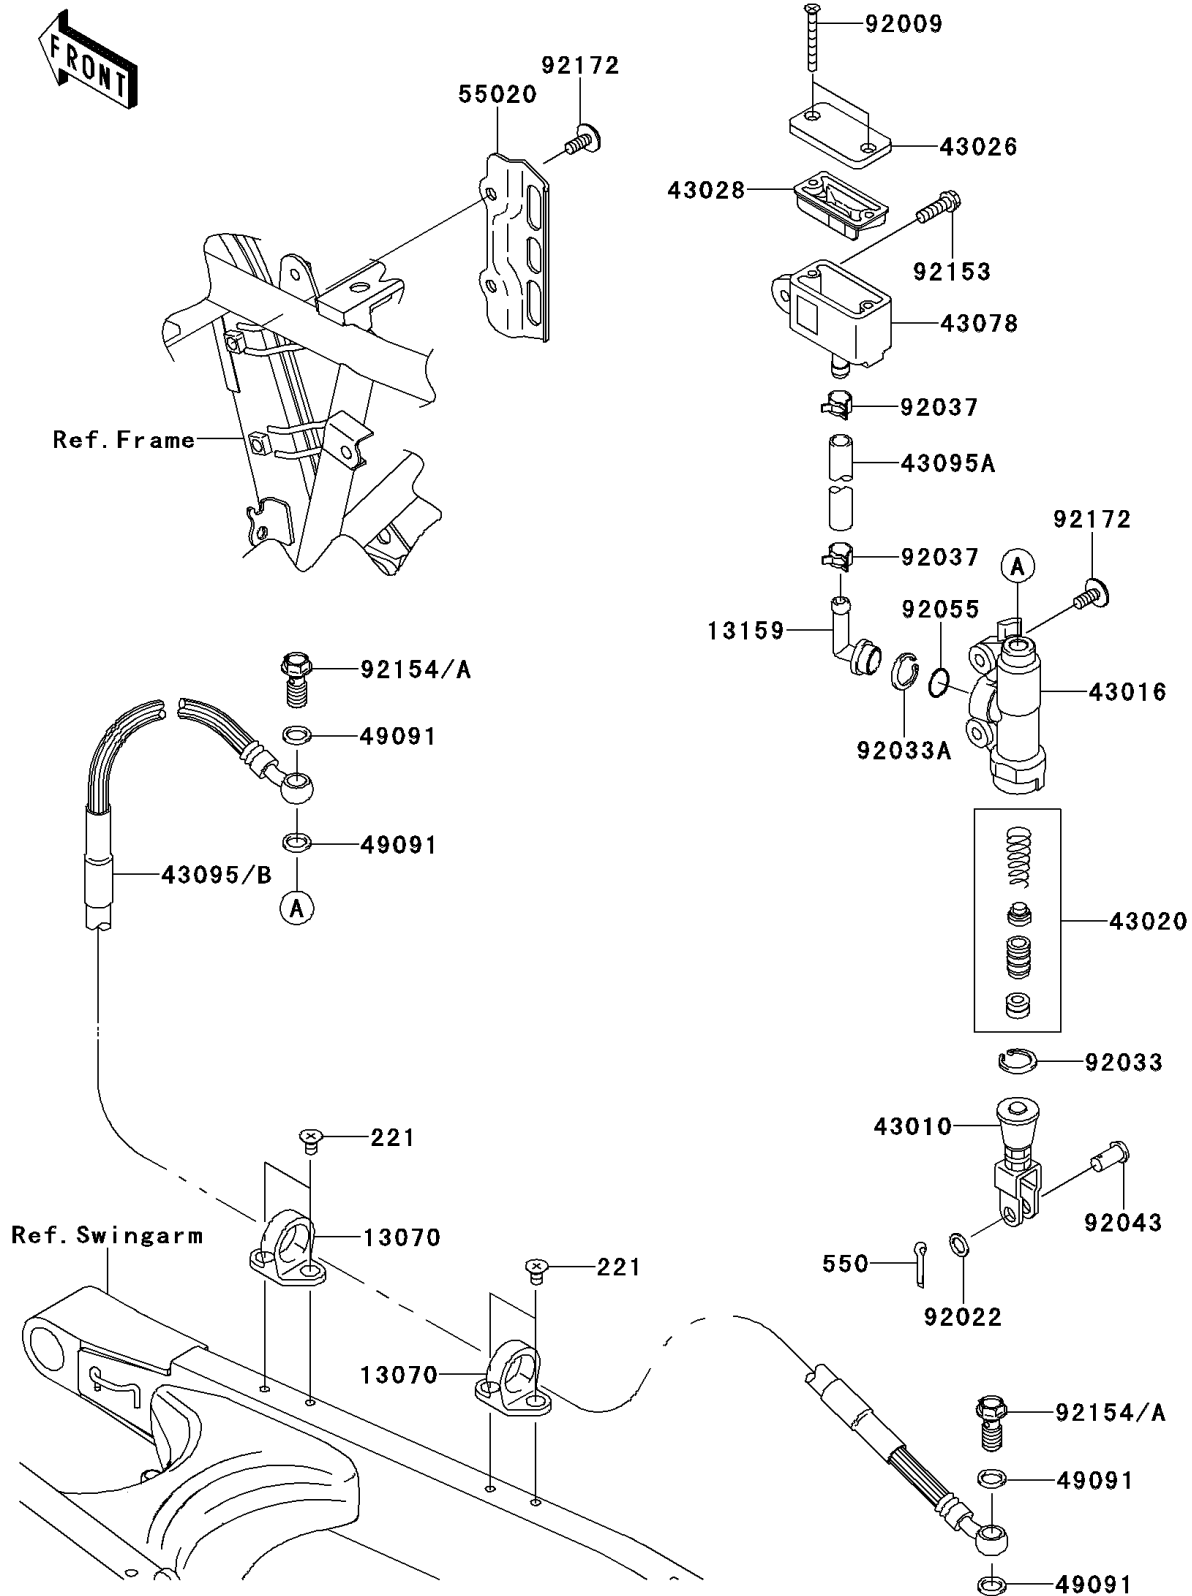

## PARTS DIAGRAM

### Rear Master Cylinder

F2293

## PARTS LIST

### Rear Master Cylinder

ITEM NAME	PART NUMBER	QUANTITY
-----------	-------------	----------

---