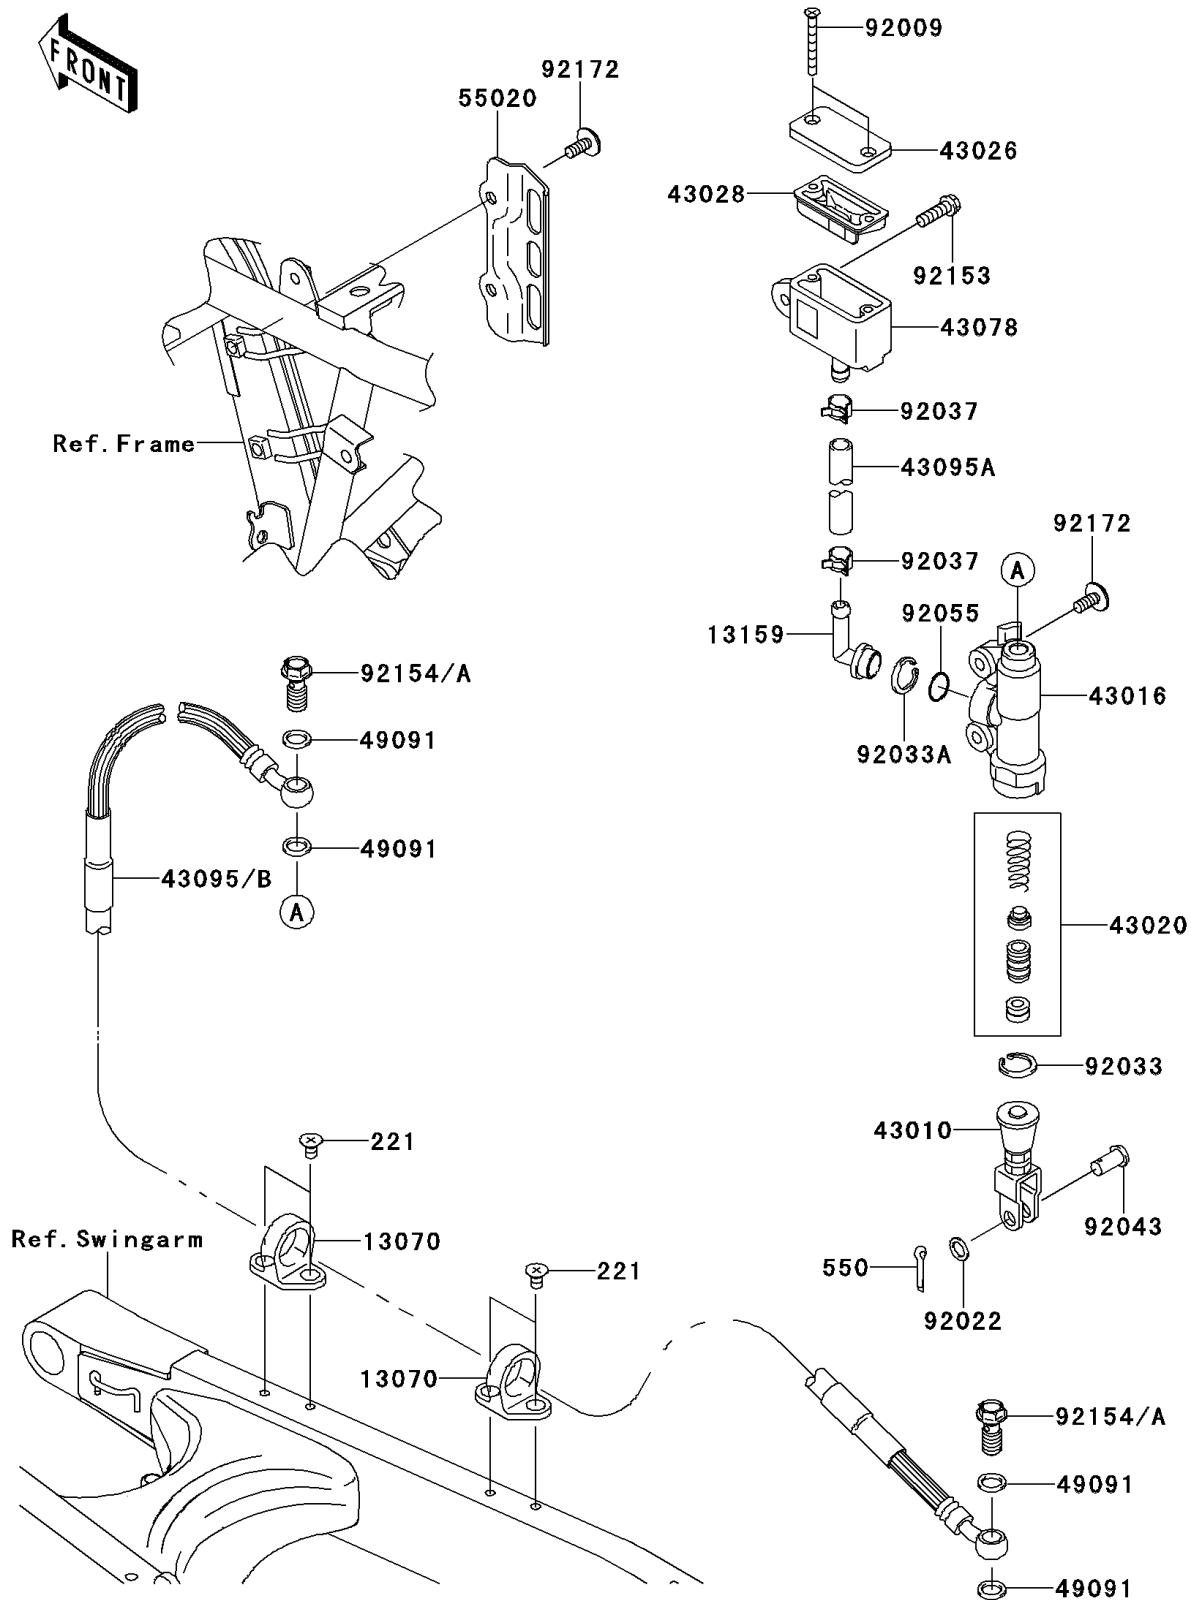

2010 KLX[®] 250S

PARTS DIAGRAM

Rear Master Cylinder

Kawasaki

Let the Good Times Roll[®]

F2293

2010 KLX[®] 250S

PARTS LIST

Rear Master Cylinder

ITEM NAME

PART NUMBER

QUANTITY
