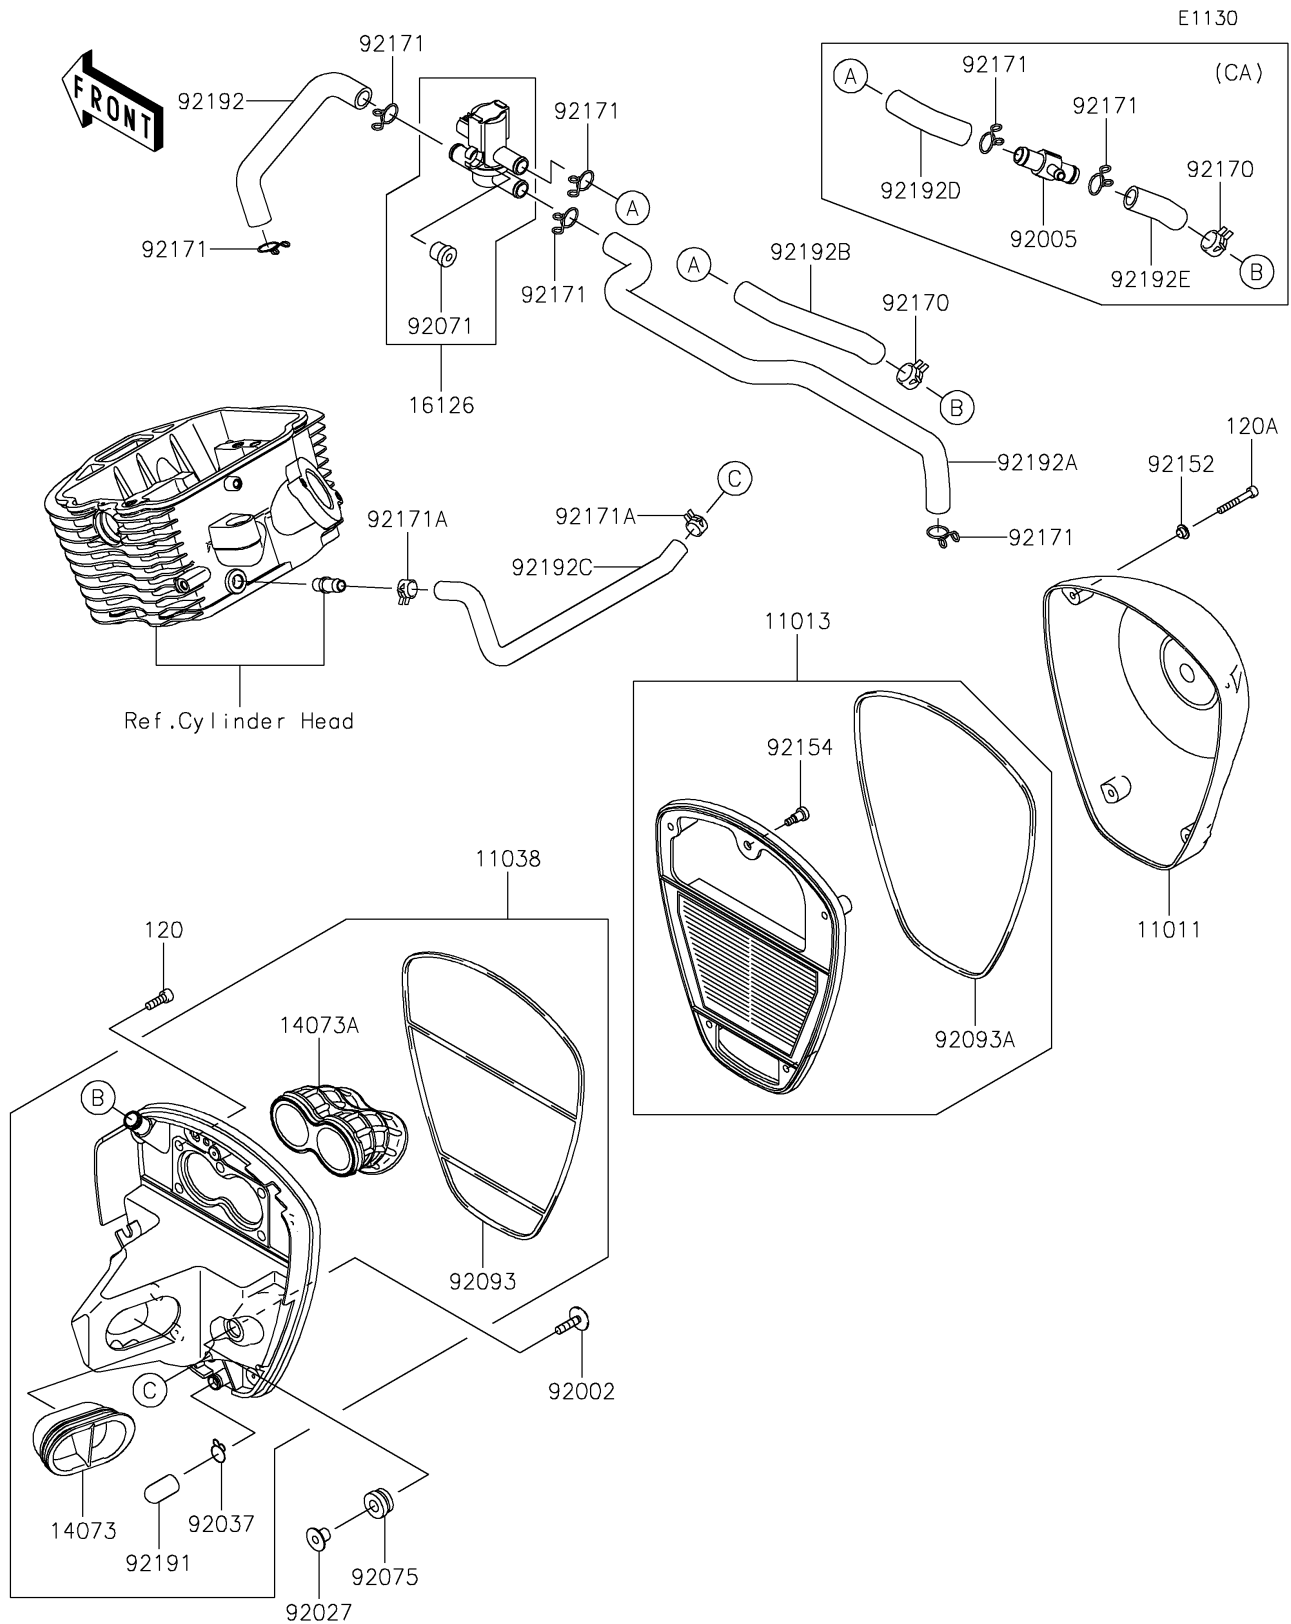

2023 VULCAN® 900 CUSTOM

PARTS DIAGRAM

Air Cleaner