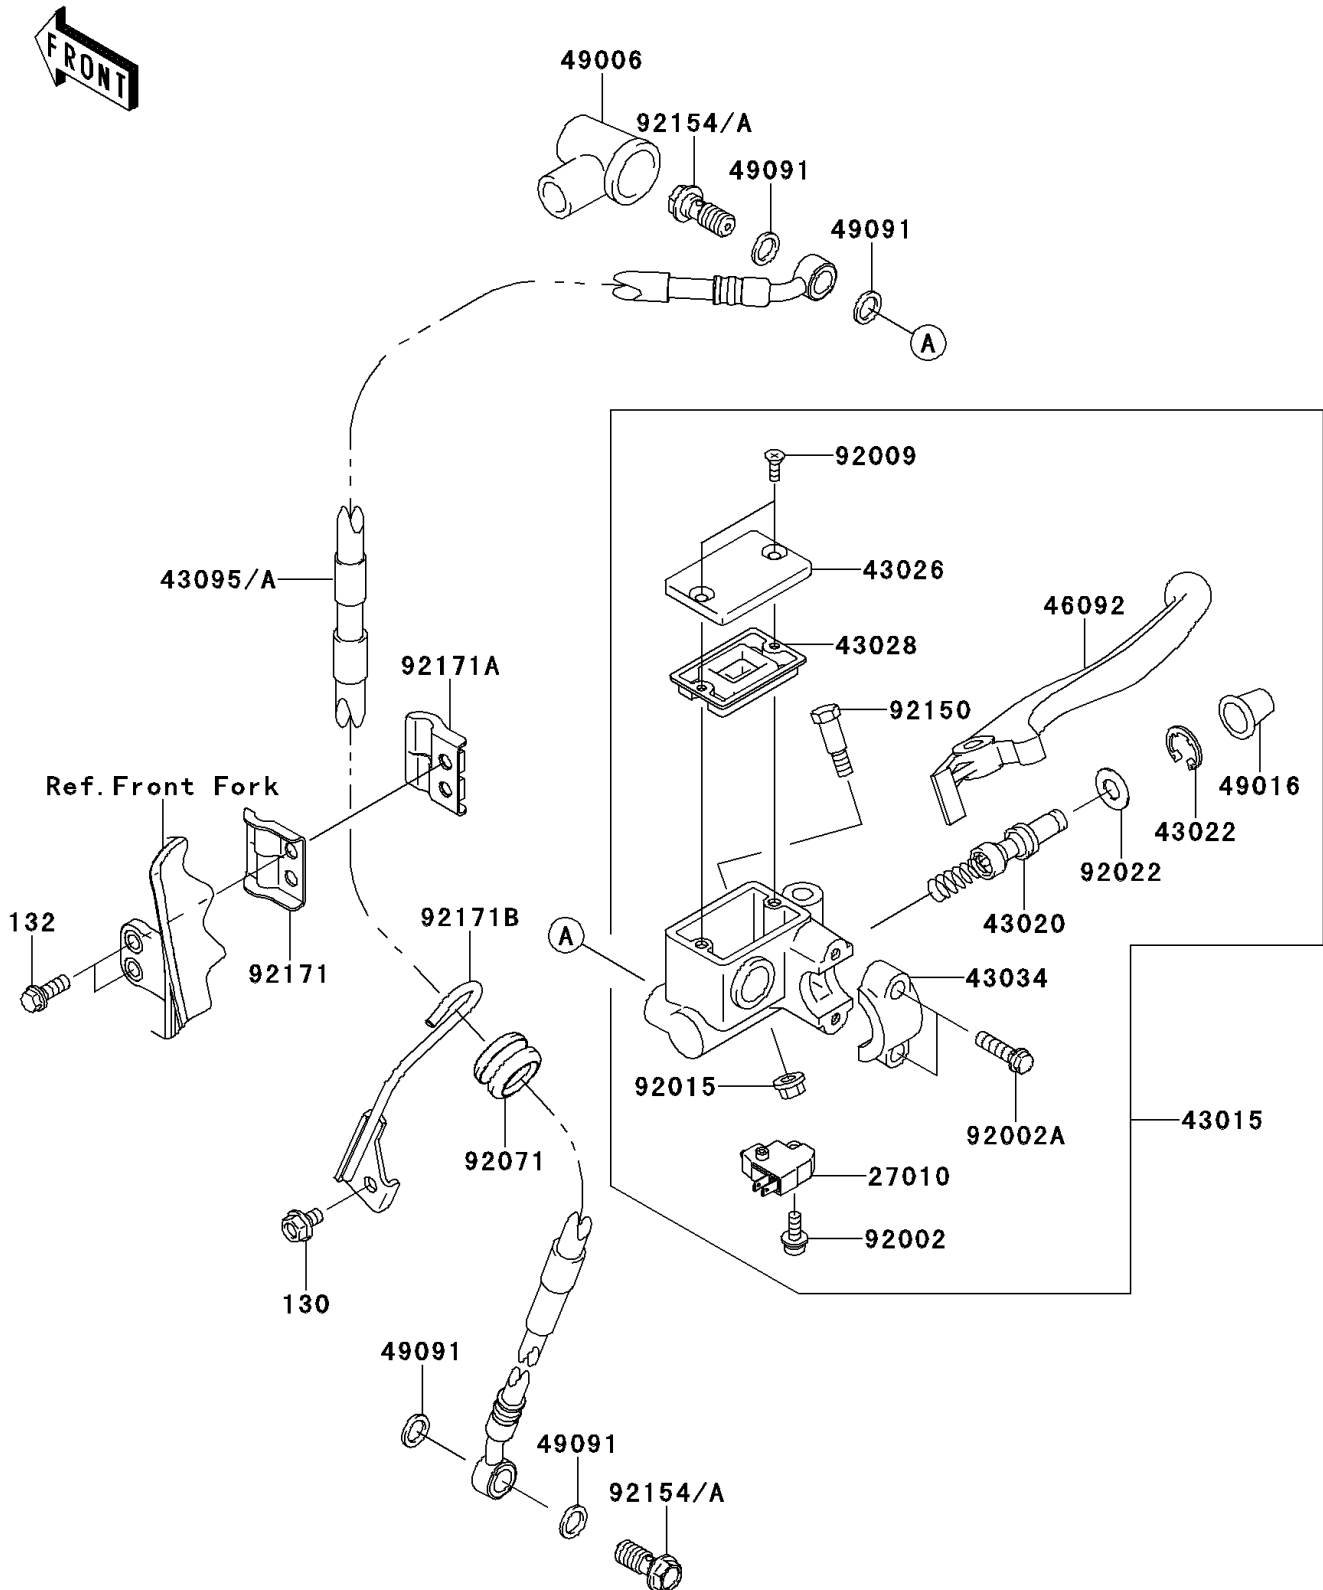

2011 KLX250S (Canada Only)

PARTS DIAGRAM Front Master Cylinder

F2291

2011 KLX250S (Canada Only)

PARTS LIST

Front Master Cylinder

ITEM NAME	PART NUMBER	QUANTITY
-----------	-------------	----------
