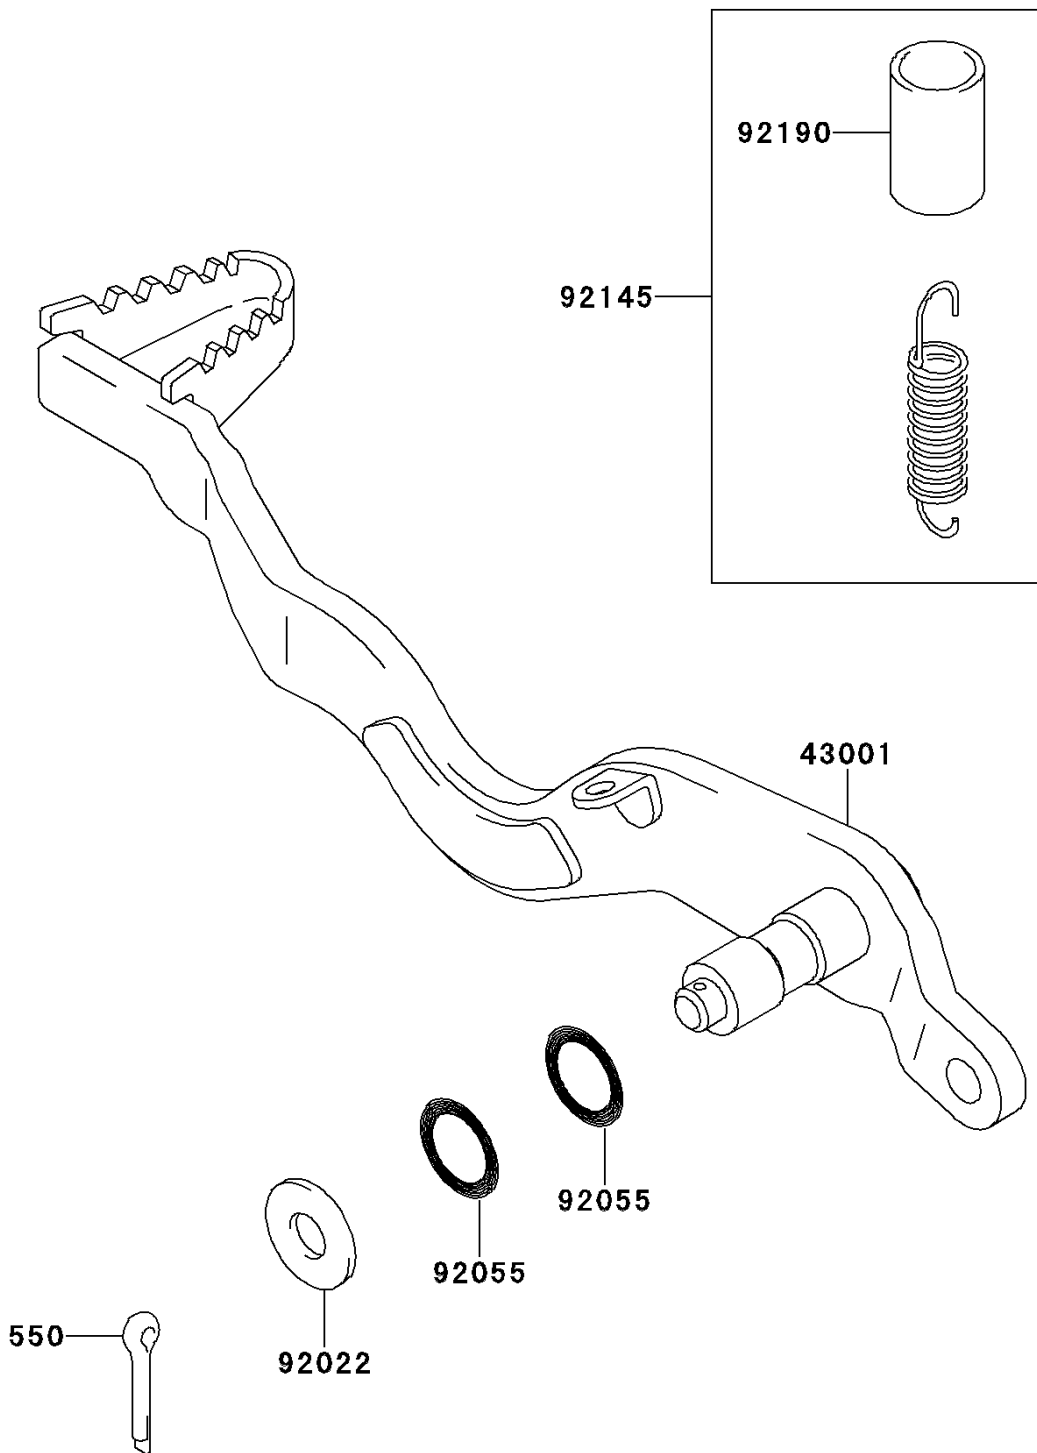

2011 KLX250S (Canada Only)

PARTS DIAGRAM

Brake Pedal

F2260

2011 KLX250S (Canada Only)

PARTS LIST

Brake Pedal

ITEM NAME	PART NUMBER	QUANTITY
-----------	-------------	----------
