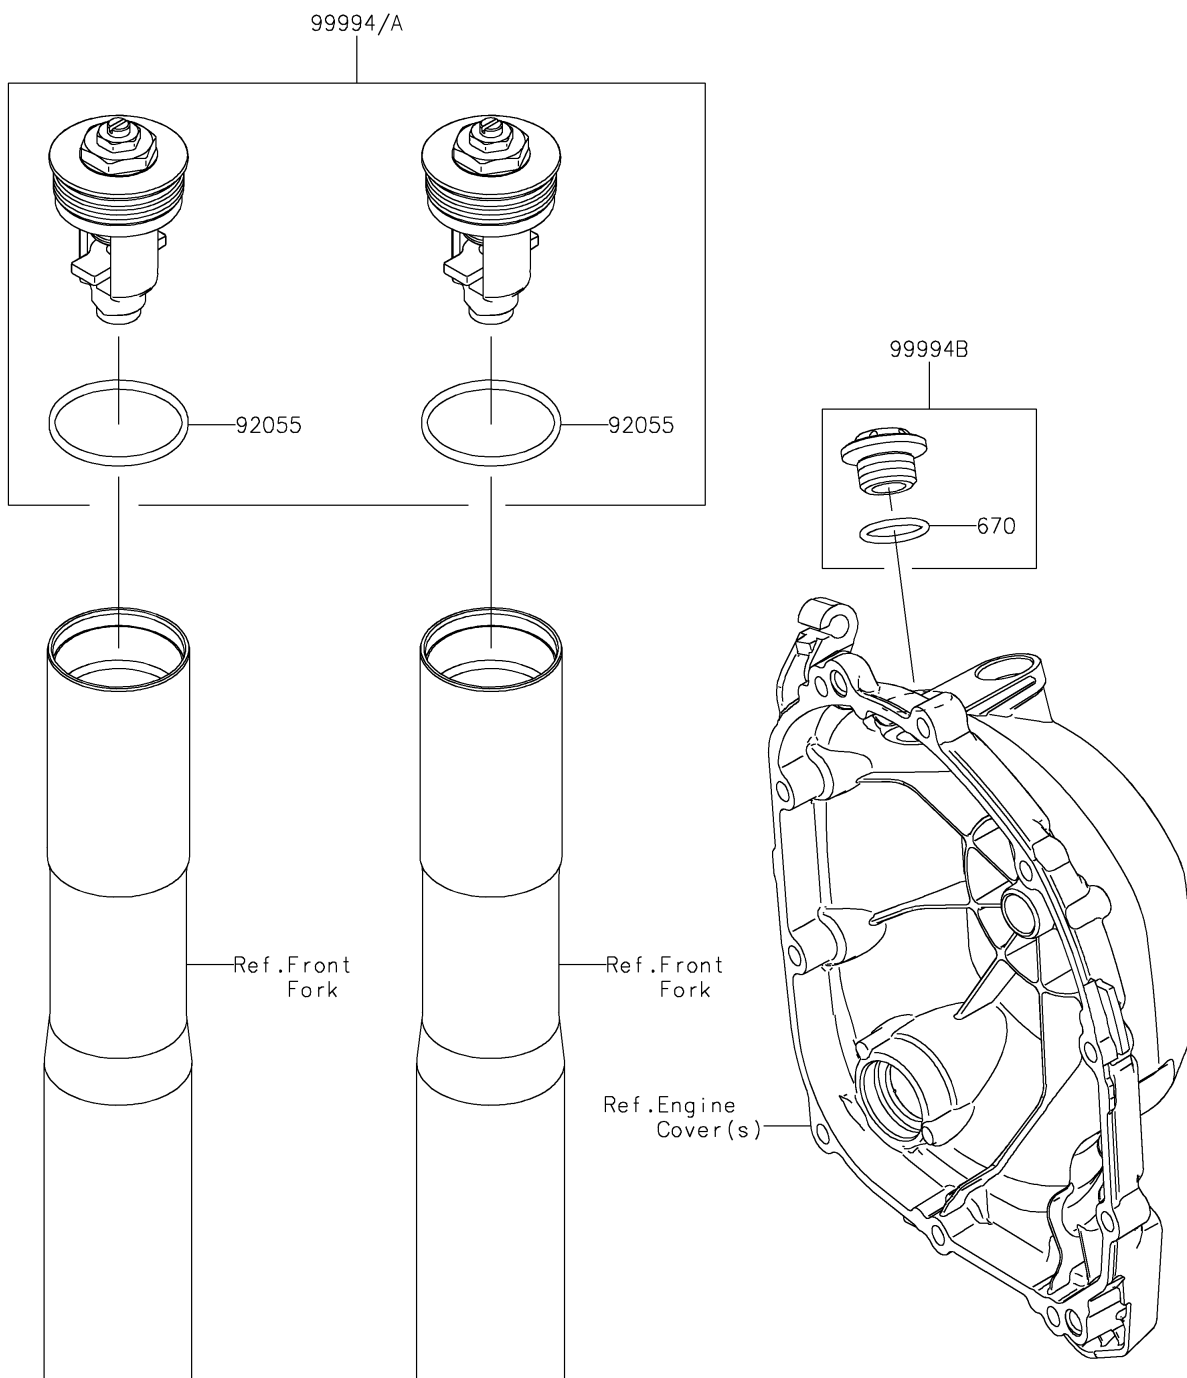

## PARTS DIAGRAM

### Accessory(Cap)

**Kawasaki**

Let the Good Times Roll®

F2910G

## PARTS LIST

Accessory(Cap)

**Kawasaki**

Let the Good Times Roll®

**ITEM NAME**

**PART NUMBER**

**QUANTITY**

---