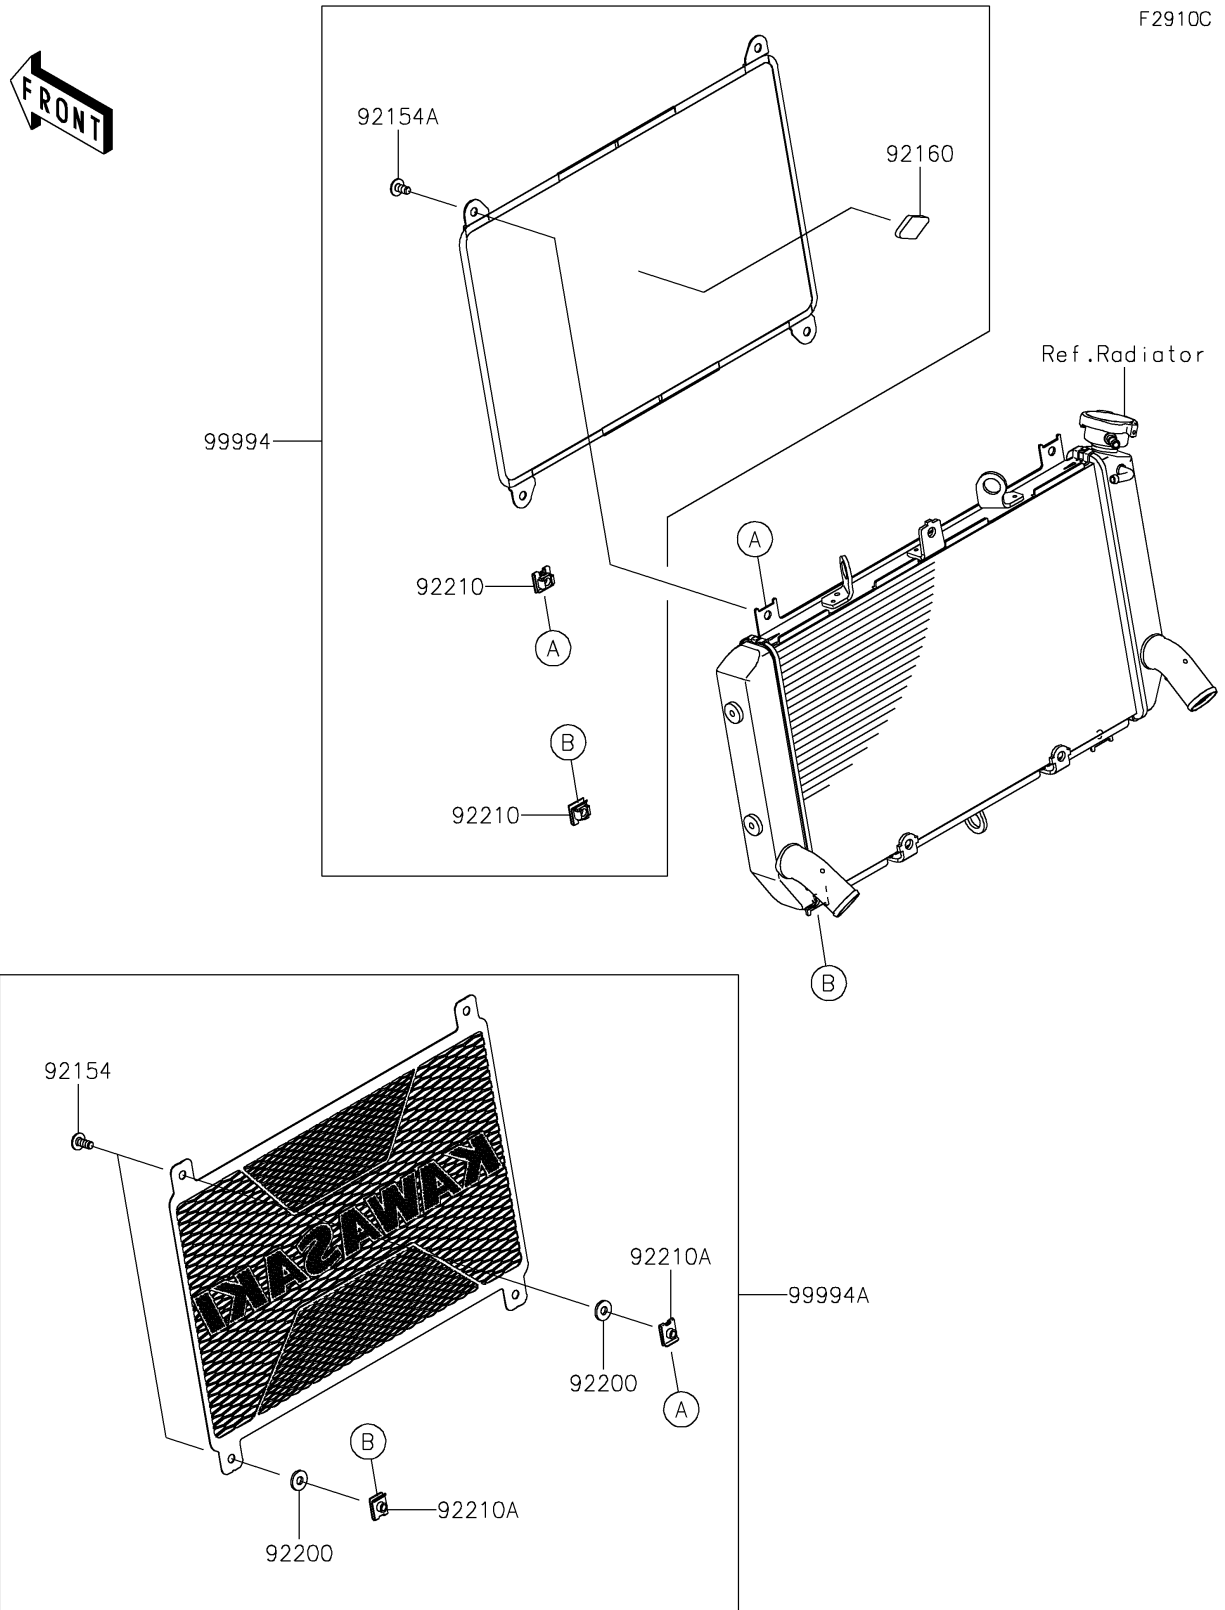

2022 Z900RS

PARTS DIAGRAM

Accessory(Radiator Screen)

F2910C

2022 Z900RS

PARTS LIST

Accessory(Radiator Screen)

Kawasaki

Let the Good Times Roll®

ITEM NAME

PART NUMBER

QUANTITY
