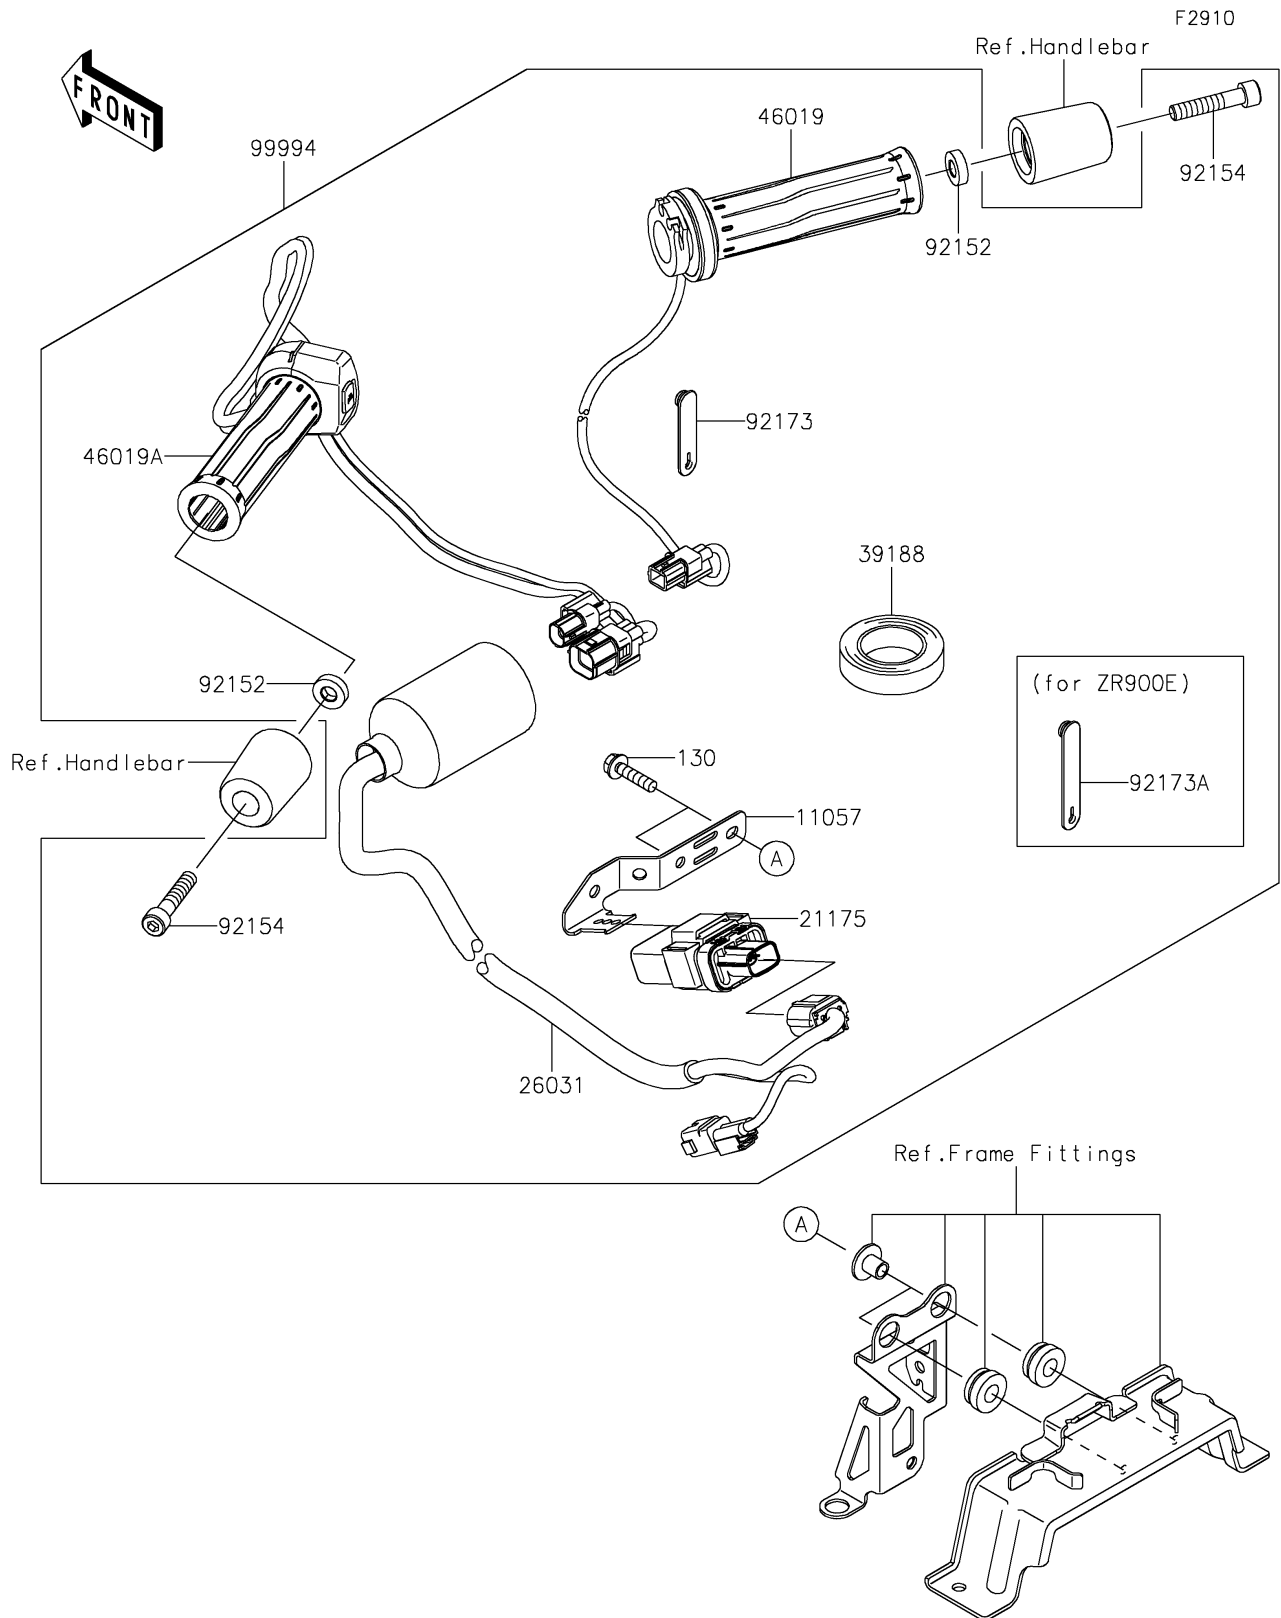

2022 Z900RS

PARTS DIAGRAM

Accessory(Grip Heater)

2022 Z900RS

PARTS LIST

Accessory(Grip Heater)

ITEM NAME	PART NUMBER	QUANTITY
BRACKET (Ref # 11057)	11057-1455	1
CONTROL UNIT-ELECTRONIC,GH (Ref # 21175)	21175-1329	1
HARNESS,SUB (Ref # 26031)	26031-2364	1
TAPE,HARNESS (Ref # 39188)	39188-0006	1
GRIP-ASSY,THROTTLE,HEATER (Ref # 46019)	46019-0077	1
GRIP-ASSY,HANDLE,LH,HEATER (Ref # 46019A)	46019-0091	1
COLLAR,8.2X18X5 (Ref # 92152)	92152-1848	2
BOLT,SOCKET,8X40 (Ref # 92154)	92154-1001	2
CLAMP,RUBBER PLATE (Ref # 92173)	92173-1229	1
CLAMP (Ref # 92173A)	92173-1526	1
KIT-ACCESSORY,GRIP-HEATER (Ref # 99994)	99994-1335	1
BOLT-FLANGED,6X25 (Ref # 130)	130BA0625	2