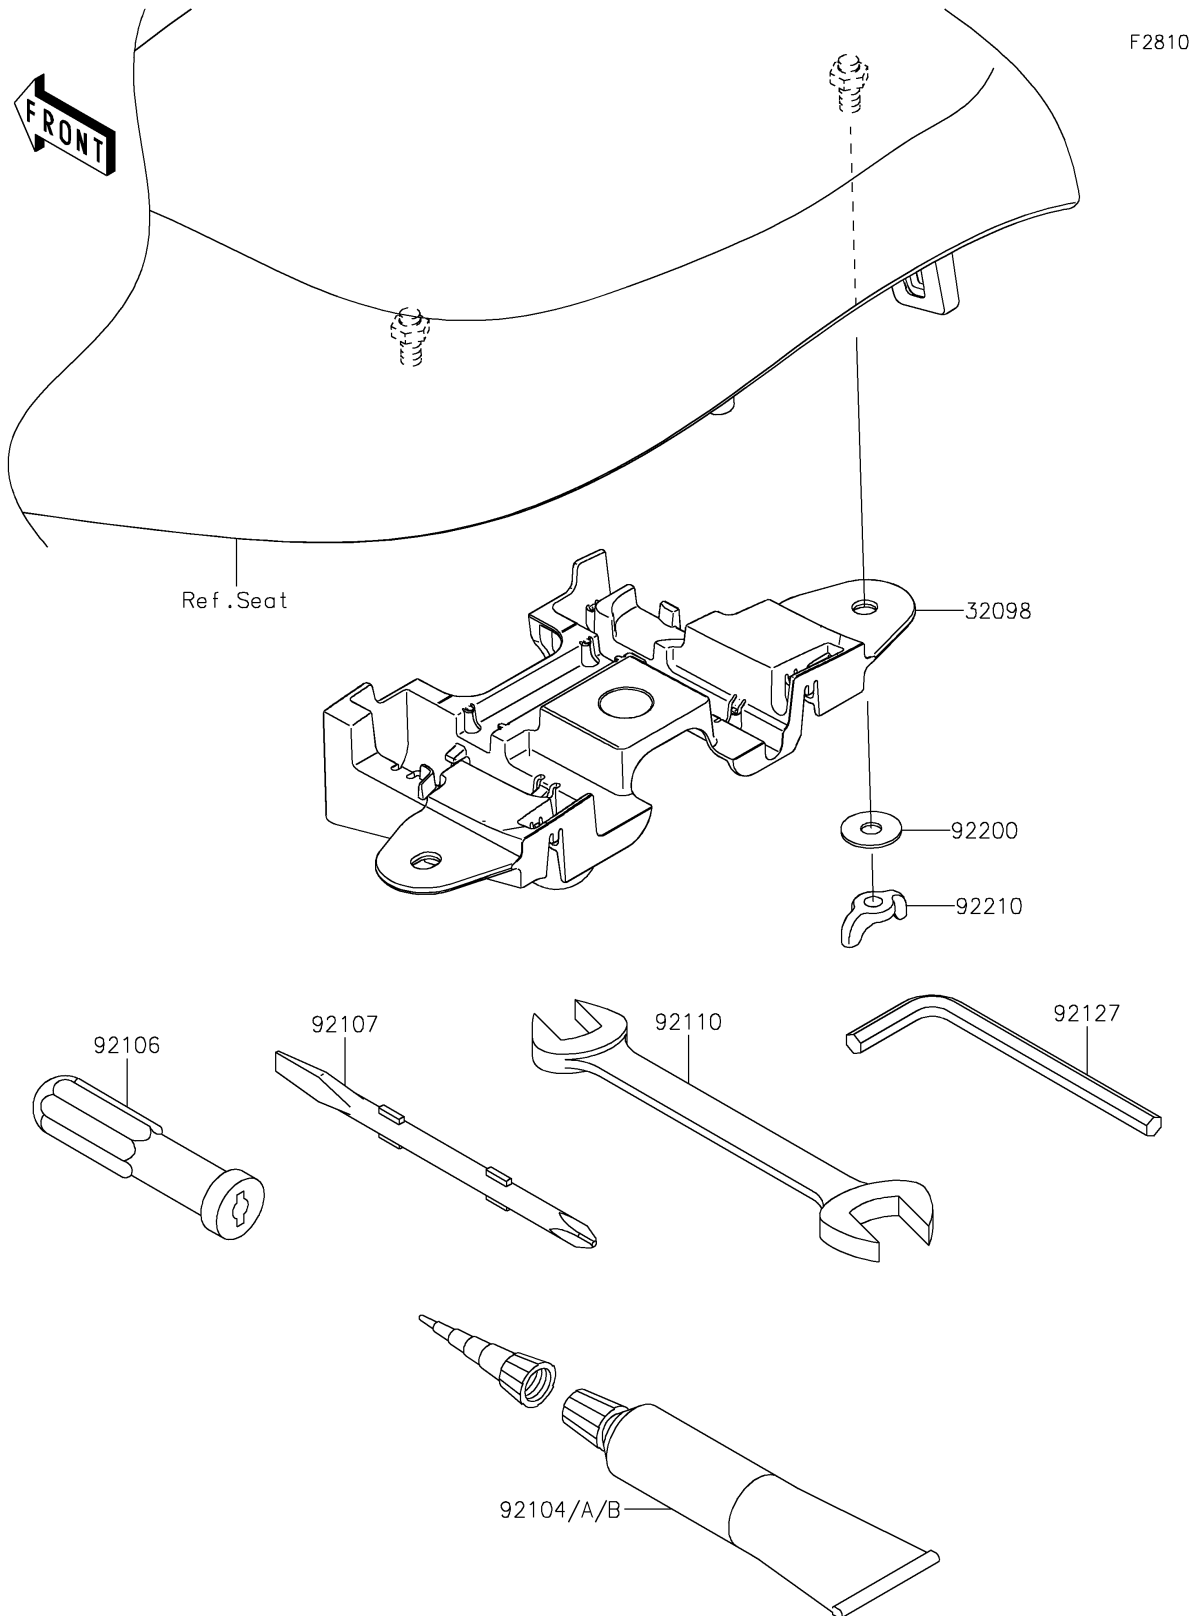

2024 Z900RS ABS

PARTS DIAGRAM

Owner's Tools

2024 Z900RS ABS

PARTS LIST

Owner's Tools

ITEM NAME	PART NUMBER	QUANTITY
CASE-TOOL (Ref # 32098)	32098-0025	1
GASKET-LIQUID,TB1211F,CLEAR (Ref # 92104)	92104-0004	1
GASKET-LIQUID,TB1216B,BLACK (Ref # 92104A)	92104-1064	1
GASKET-LIQUID,TB1207B,BLACK (Ref # 92104B)	92104-2068	1
GRIP-SCREW DRIVER (Ref # 92106)	92106-1001	1
TOOL-DRIVER,#2PHILLIPS&SLOT (Ref # 92107)	92107-1051	1
TOOL-WRENCH,OPEN END,14X17 (Ref # 92110)	92110-1045	1
TOOL-WRENCH,ALLEN,6MM (Ref # 92127)	92127-003	1
WASHER (Ref # 92200)	92200-0078	2
NUT,WING,6MM (Ref # 92210)	92210-1603	2