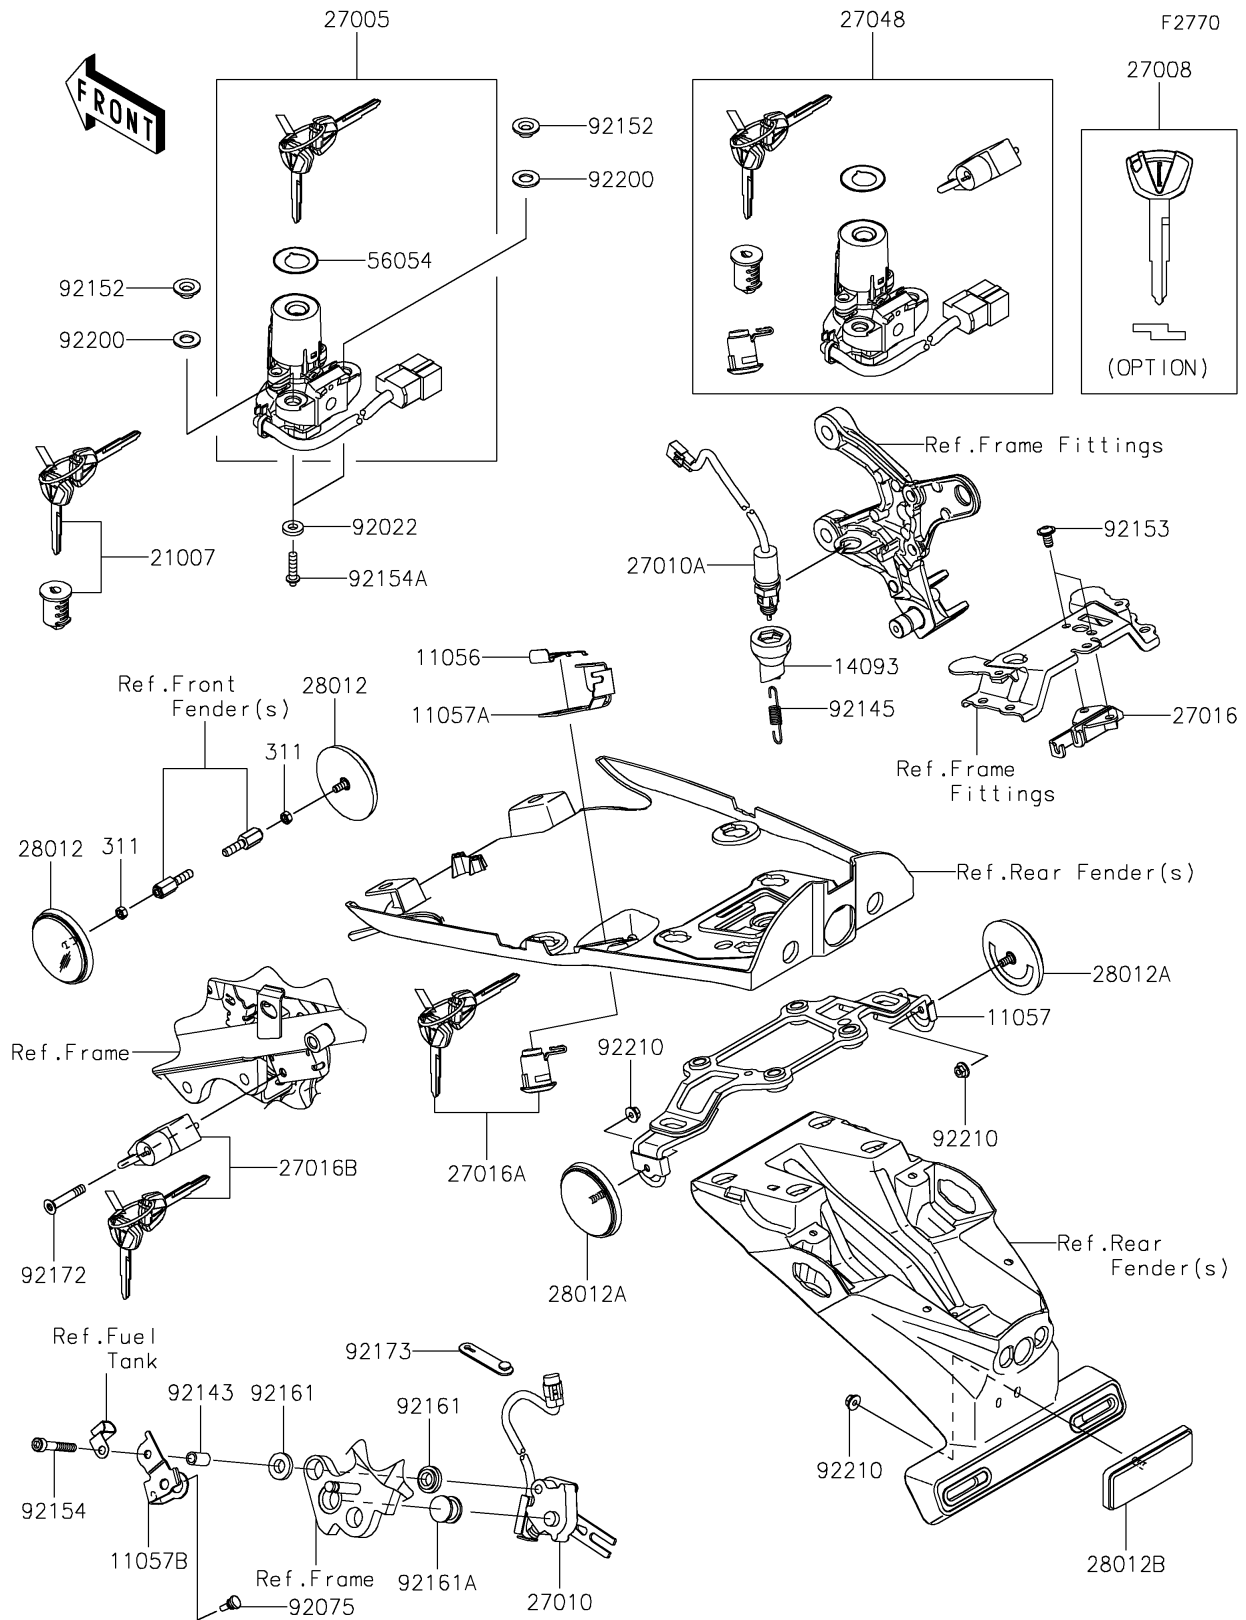

2023 Z900RS ABS

PARTS DIAGRAM

Ignition Switch/Locks/Reflectors

2023 Z900RS ABS

PARTS LIST

Ignition Switch/Locks/Reflectors

ITEM NAME

PART NUMBER

QUANTITY
