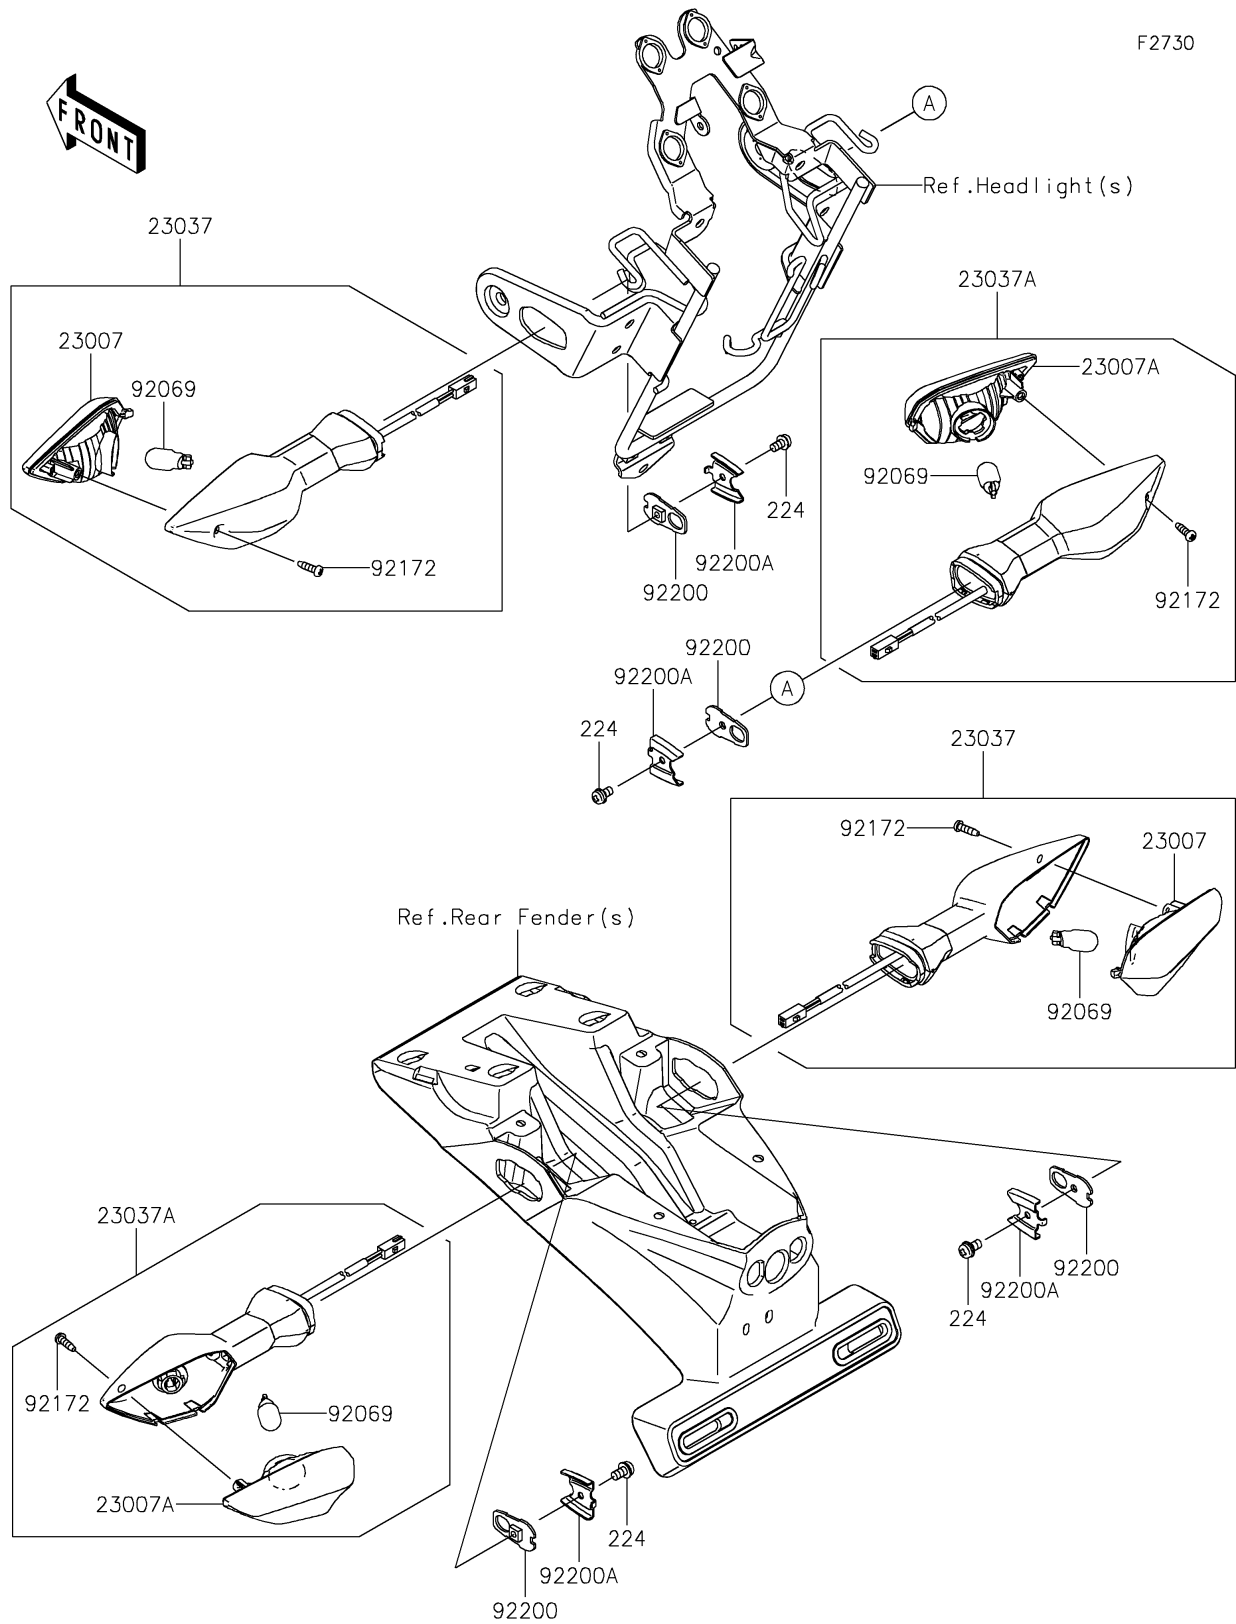

2022 Z900RS

PARTS DIAGRAM

Turn Signals

2022 Z900RS

PARTS LIST

Turn Signals

ITEM NAME	PART NUMBER	QUANTITY
LENS-COMP (Ref # 23007)	23007-0228	2
LENS-COMP (Ref # 23007A)	23007-0229	2
LAMP-ASSY-SIGNAL (Ref # 23037)	23037-0537	2
LAMP-ASSY-SIGNAL (Ref # 23037A)	23037-0538	2
BULB,12V 10W (Ref # 92069)	92069-0090	4
SCREW,4X14 (Ref # 92172)	92172-1117	4
WASHER,NUT 4MM (Ref # 92200)	92200-0854	4
WASHER (Ref # 92200A)	92200-0855	4
SCREW-PAN-WP-CROS,4X8 (Ref # 224)	224AB0408	4