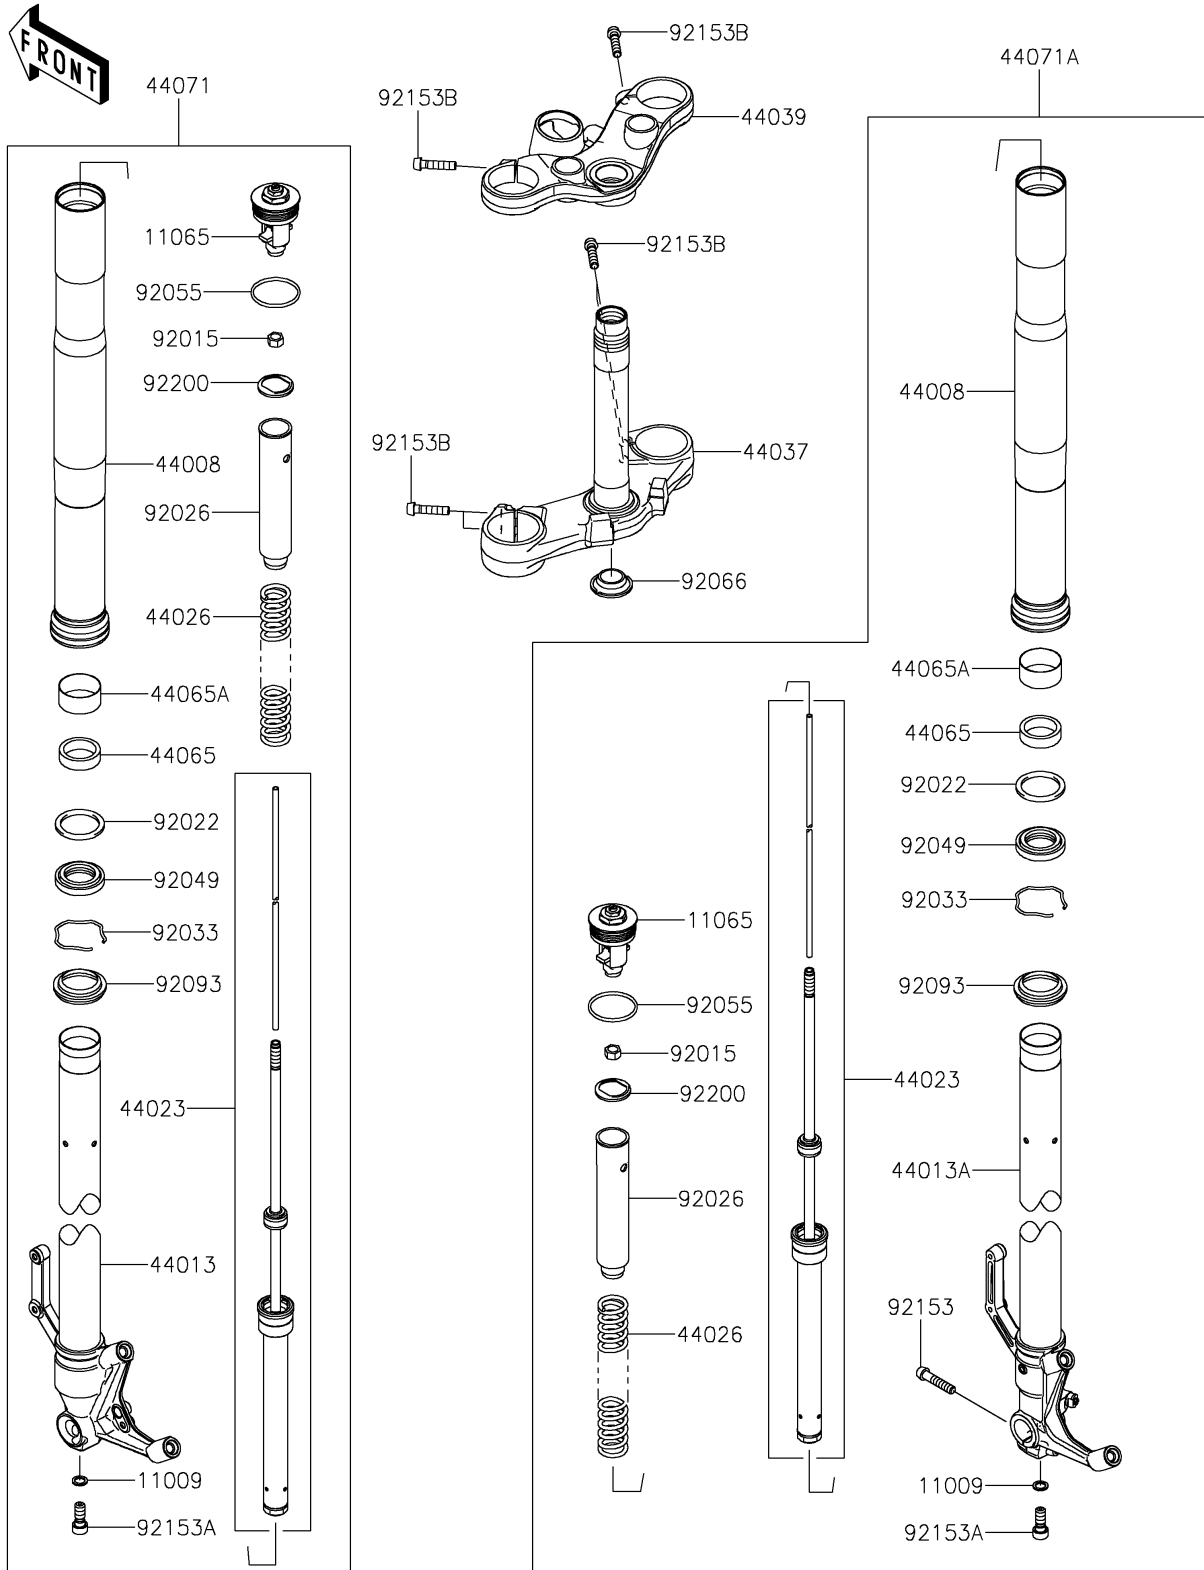

2023 Z900RS ABS

PARTS DIAGRAM

Front Fork

F2340

2023 Z900RS ABS

PARTS LIST

Front Fork

ITEM NAME

PART NUMBER

QUANTITY
