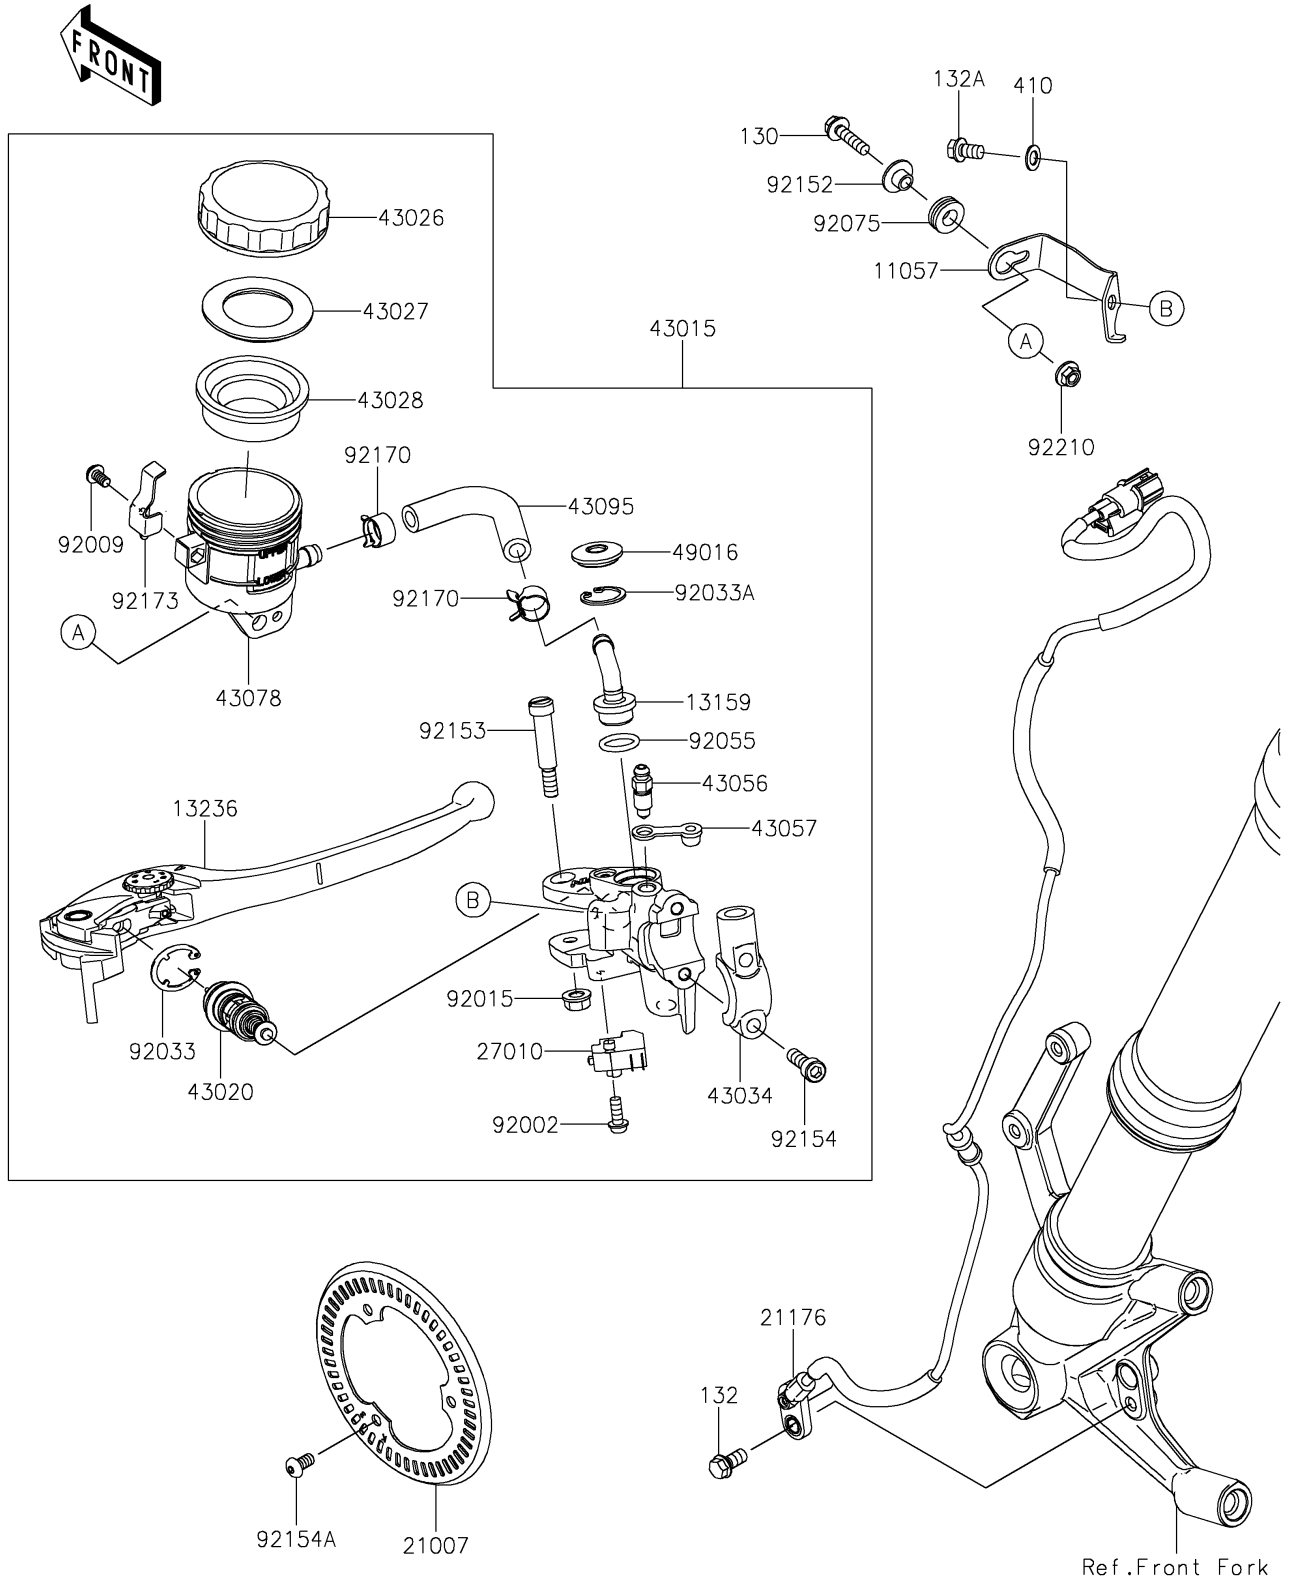

2023 Z900RS ABS

PARTS DIAGRAM

Front Master Cylinder

F2291

2023 Z900RS ABS

PARTS LIST

Front Master Cylinder

ITEM NAME

PART NUMBER

QUANTITY
