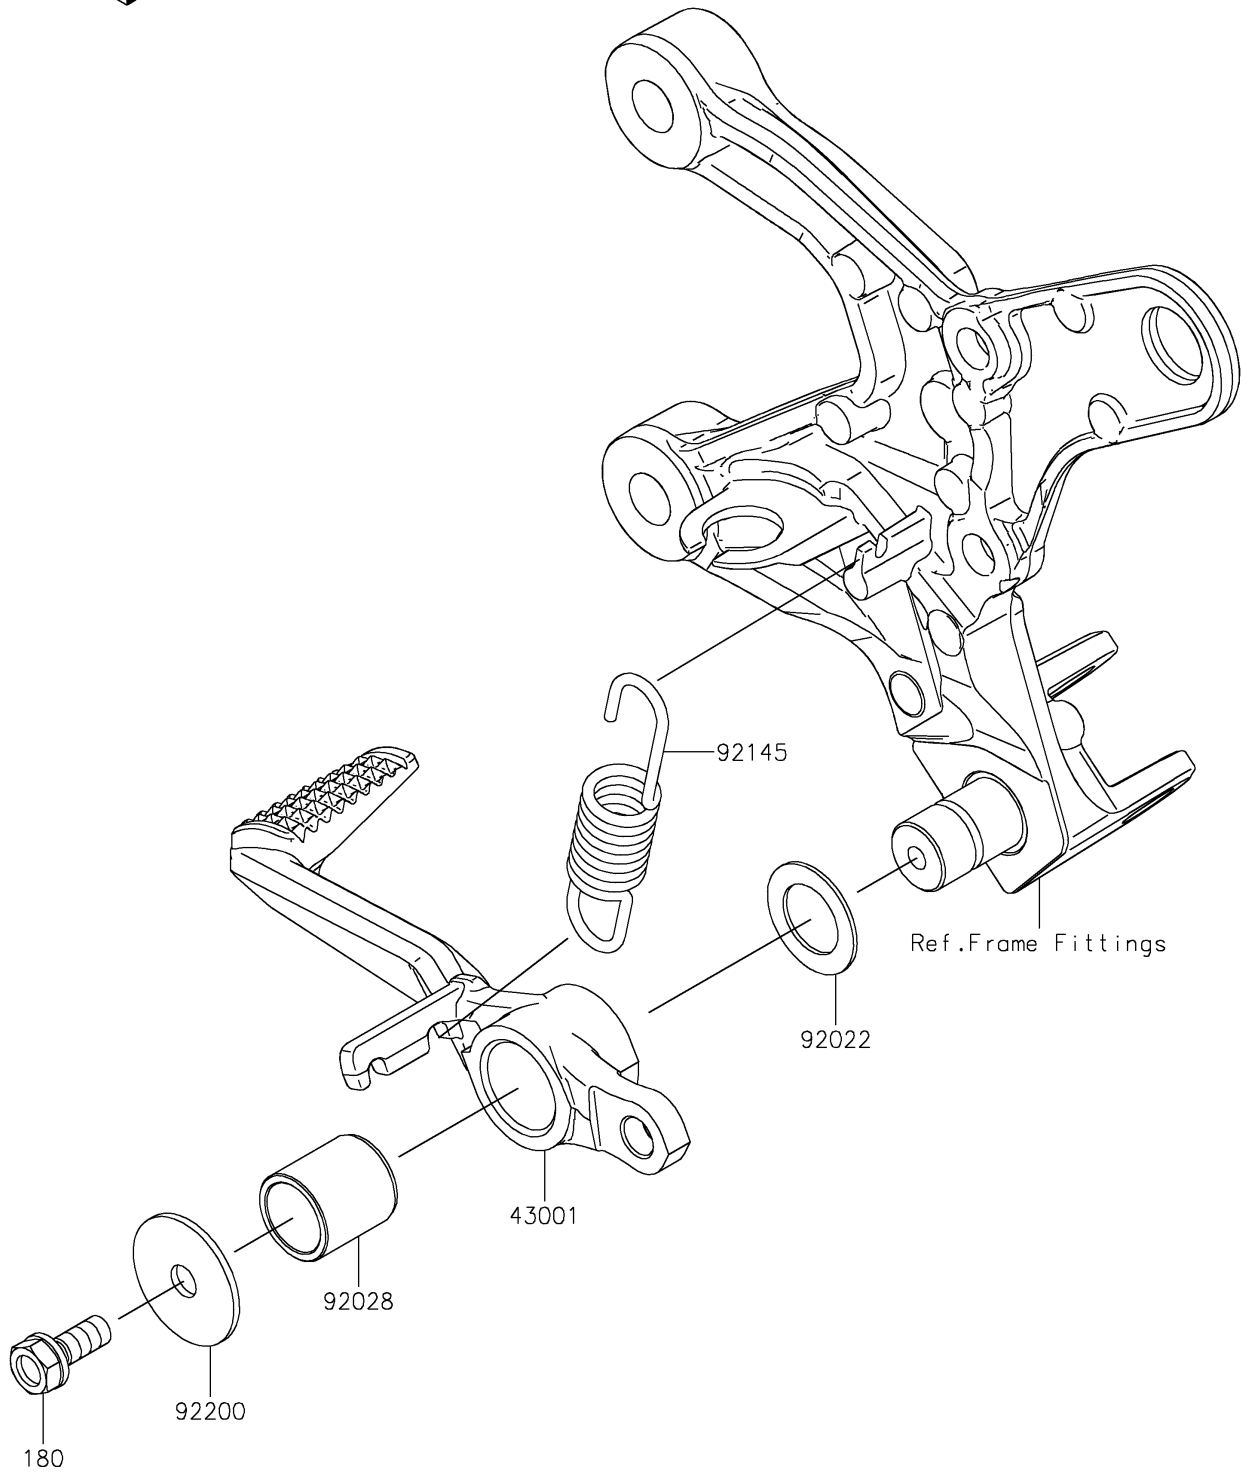

2023 Z900RS ABS

PARTS DIAGRAM

Brake Pedal/Torque Link

F2260

2023 Z900RS ABS

PARTS LIST

Brake Pedal/Torque Link

ITEM NAME

PART NUMBER

QUANTITY
