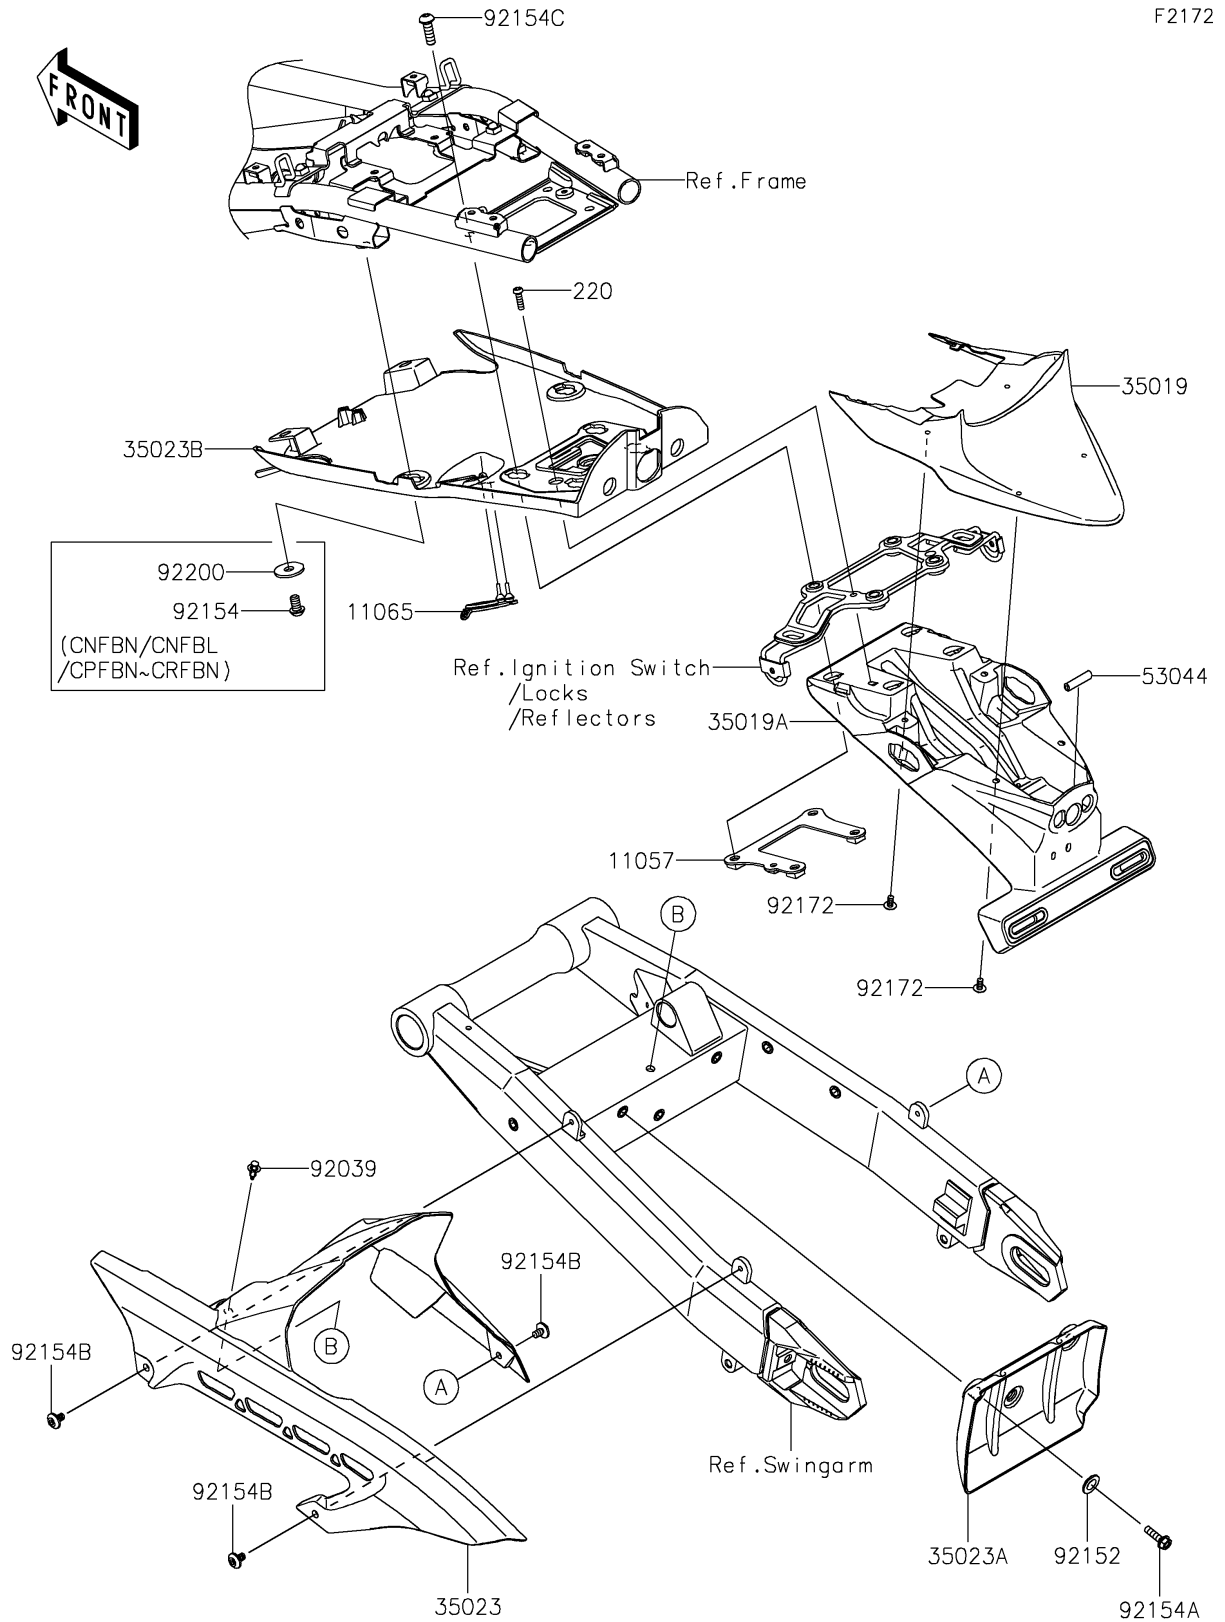

2022 Z900RS

PARTS DIAGRAM

Rear Fender(s)

2022 Z900RS

PARTS LIST

Rear Fender(s)

ITEM NAME	PART NUMBER	QUANTITY
BRACKET (Ref # 11057)	11057-0877	1
CAP (Ref # 11065)	11065-0998	1
FLAP (Ref # 35019)	35019-0637	1
FLAP,NUMBER PLATE (Ref # 35019A)	35019-0662	1
FENDER-REAR,INNER (Ref # 35023)	35023-0421	1
FENDER-REAR,INNER,LWR (Ref # 35023A)	35023-0432	1
FENDER-REAR (Ref # 35023B)	35023-0447	1
TRIM (Ref # 53044)	53044-0624	1
RIVET (Ref # 92039)	92039-0086	1
COLLAR,6.8X20X4.6 (Ref # 92152)	92152-2432	3
BOLT,SOCKET,8X14 (Ref # 92154)	92154-2651	2
BOLT,FLANGED,6X22 (Ref # 92154A)	92154-2673	3
BOLT (Ref # 92154B)	92154-2840	3
BOLT,SOCKET,8X25 (Ref # 92154C)	92154-2954	4
SCREW,TAPPING,5X10 (Ref # 92172)	92172-0335	4
WASHER,9X28X2.3 (Ref # 92200)	92200-1951	2
SCREW-PAN-CROS,5X18 (Ref # 220)	220AB0518	1