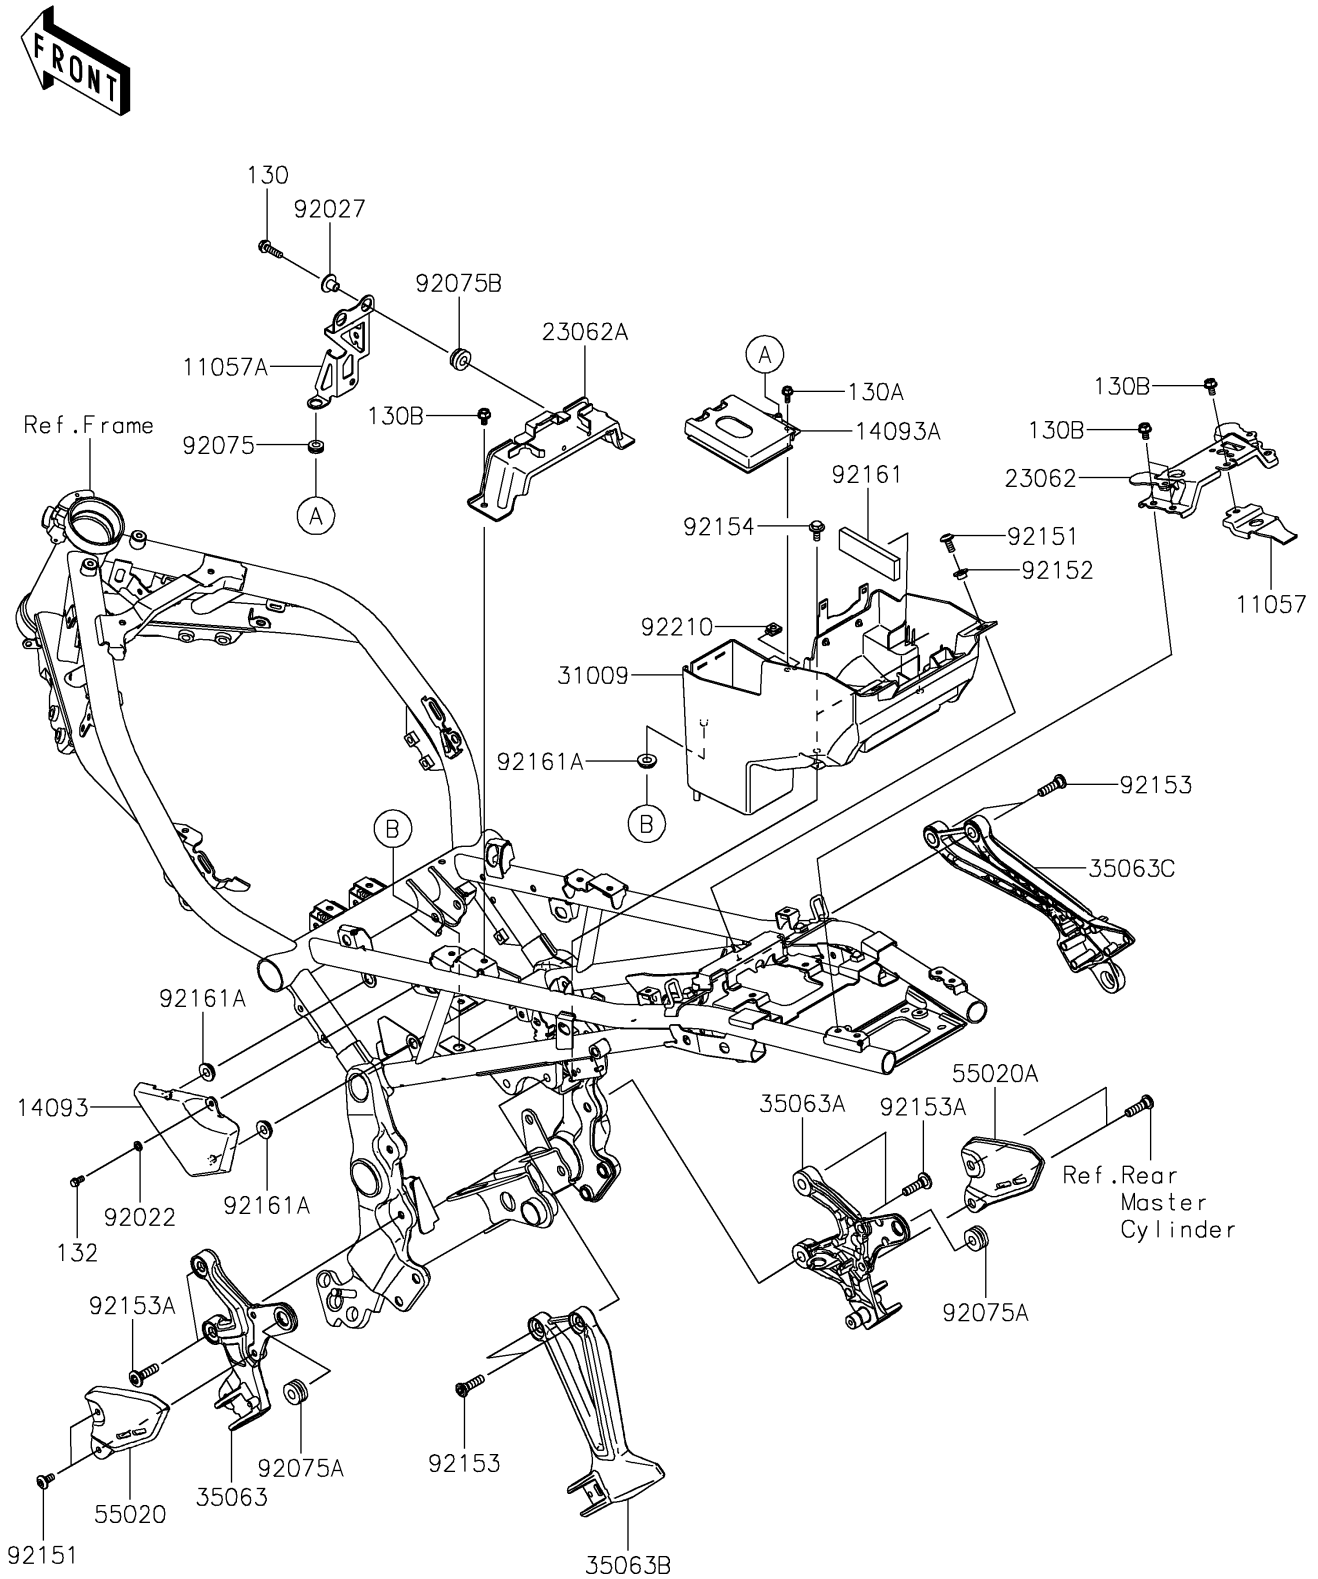

2022 Z900RS

PARTS DIAGRAM

Frame Fittings

F2131

2022 Z900RS

PARTS LIST

Frame Fittings

ITEM NAME	PART NUMBER	QUANTITY
BRACKET,TAIL LAMP (Ref # 11057)	11057-1341	1
BRACKET,REGULATOR (Ref # 11057A)	11057-1393	1
COVER,ABS (Ref # 14093)	14093-0618	1
COVER,CANISTER (Ref # 14093A)	14093-0619	1
BRACKET-COMP,SEAT,RR (Ref # 23062)	23062-0969	1
BRACKET-COMP,SEAT,FR (Ref # 23062A)	23062-0981	1
CASE-COMP-BATTERY (Ref # 31009)	31009-0007	1
STAY,STEP,LH,F.S.BLACK (Ref # 35063)	35063-1391-18R	1
STAY,STEP,RH,F.S.BLACK (Ref # 35063A)	35063-1392-18R	1
STAY,RR STEP,LH,F.S.BLACK (Ref # 35063B)	35063-1393-18R	1
STAY,RR STEP,RH,F.S.BLACK (Ref # 35063C)	35063-1394-18R	1
GUARD,LH (Ref # 55020)	55020-2178	1
GUARD,RH (Ref # 55020A)	55020-2179	1
WASHER,6.3X10.2X1.6 (Ref # 92022)	92022-1588	1
COLLAR,FLANGED,L=12.1,BLACK (Ref # 92027)	92027-1651	2
DAMPER (Ref # 92075)	92075-161	1
DAMPER,10X24X12 (Ref # 92075A)	92075-1690	2
DAMPER (Ref # 92075B)	92075-277	2
BOLT,SOCKET,6X14 (Ref # 92151)	92151-1654	4
COLLAR (Ref # 92152)	92152-0422	2
BOLT,SOCKET,8X30 (Ref # 92153)	92153-1624	4
BOLT,SOCKET,8X30 (Ref # 92153A)	92153-1630	4
BOLT,FLANGED,6X16 (Ref # 92154)	92154-2955	2
DAMPER,25X83X8 (Ref # 92161)	92161-2134	1
DAMPER (Ref # 92161A)	92161-2450	3
NUT (Ref # 92210)	92210-0571	1
BOLT-FLANGED,6X22 (Ref # 130)	130BA0622	2
BOLT-FLANGED,5X12 (Ref # 130A)	130BC0512	1
BOLT-FLANGED,6X10 (Ref # 130B)	130CA0610	7

2022 Z900RS

PARTS LIST

Frame Fittings

Kawasaki

Let the Good Times Roll®

ITEM NAME	PART NUMBER	QUANTITY
BOLT-FLANGED-SMALL,5X10 (Ref # 132)	132BA0510	1