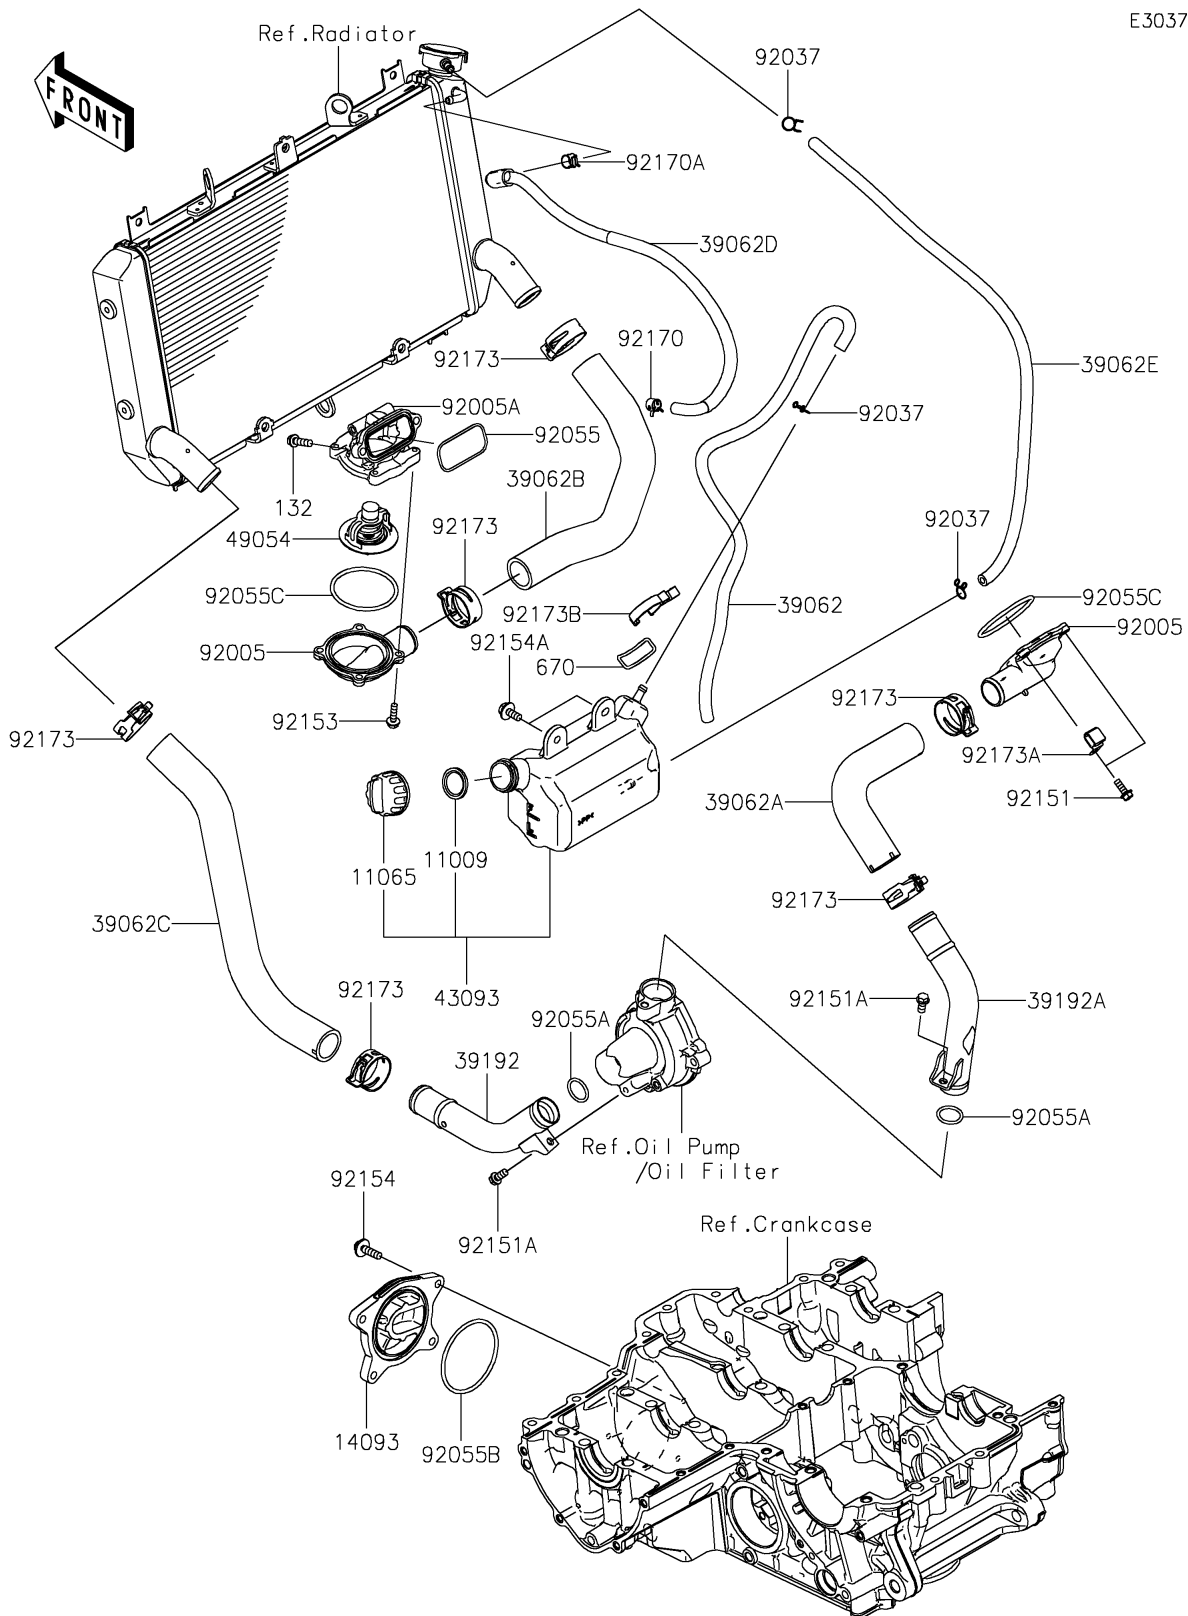

2023 Z900RS ABS

PARTS DIAGRAM

Water Pipe

E3037

2023 Z900RS ABS

PARTS LIST

Water Pipe

ITEM NAME

PART NUMBER

QUANTITY
