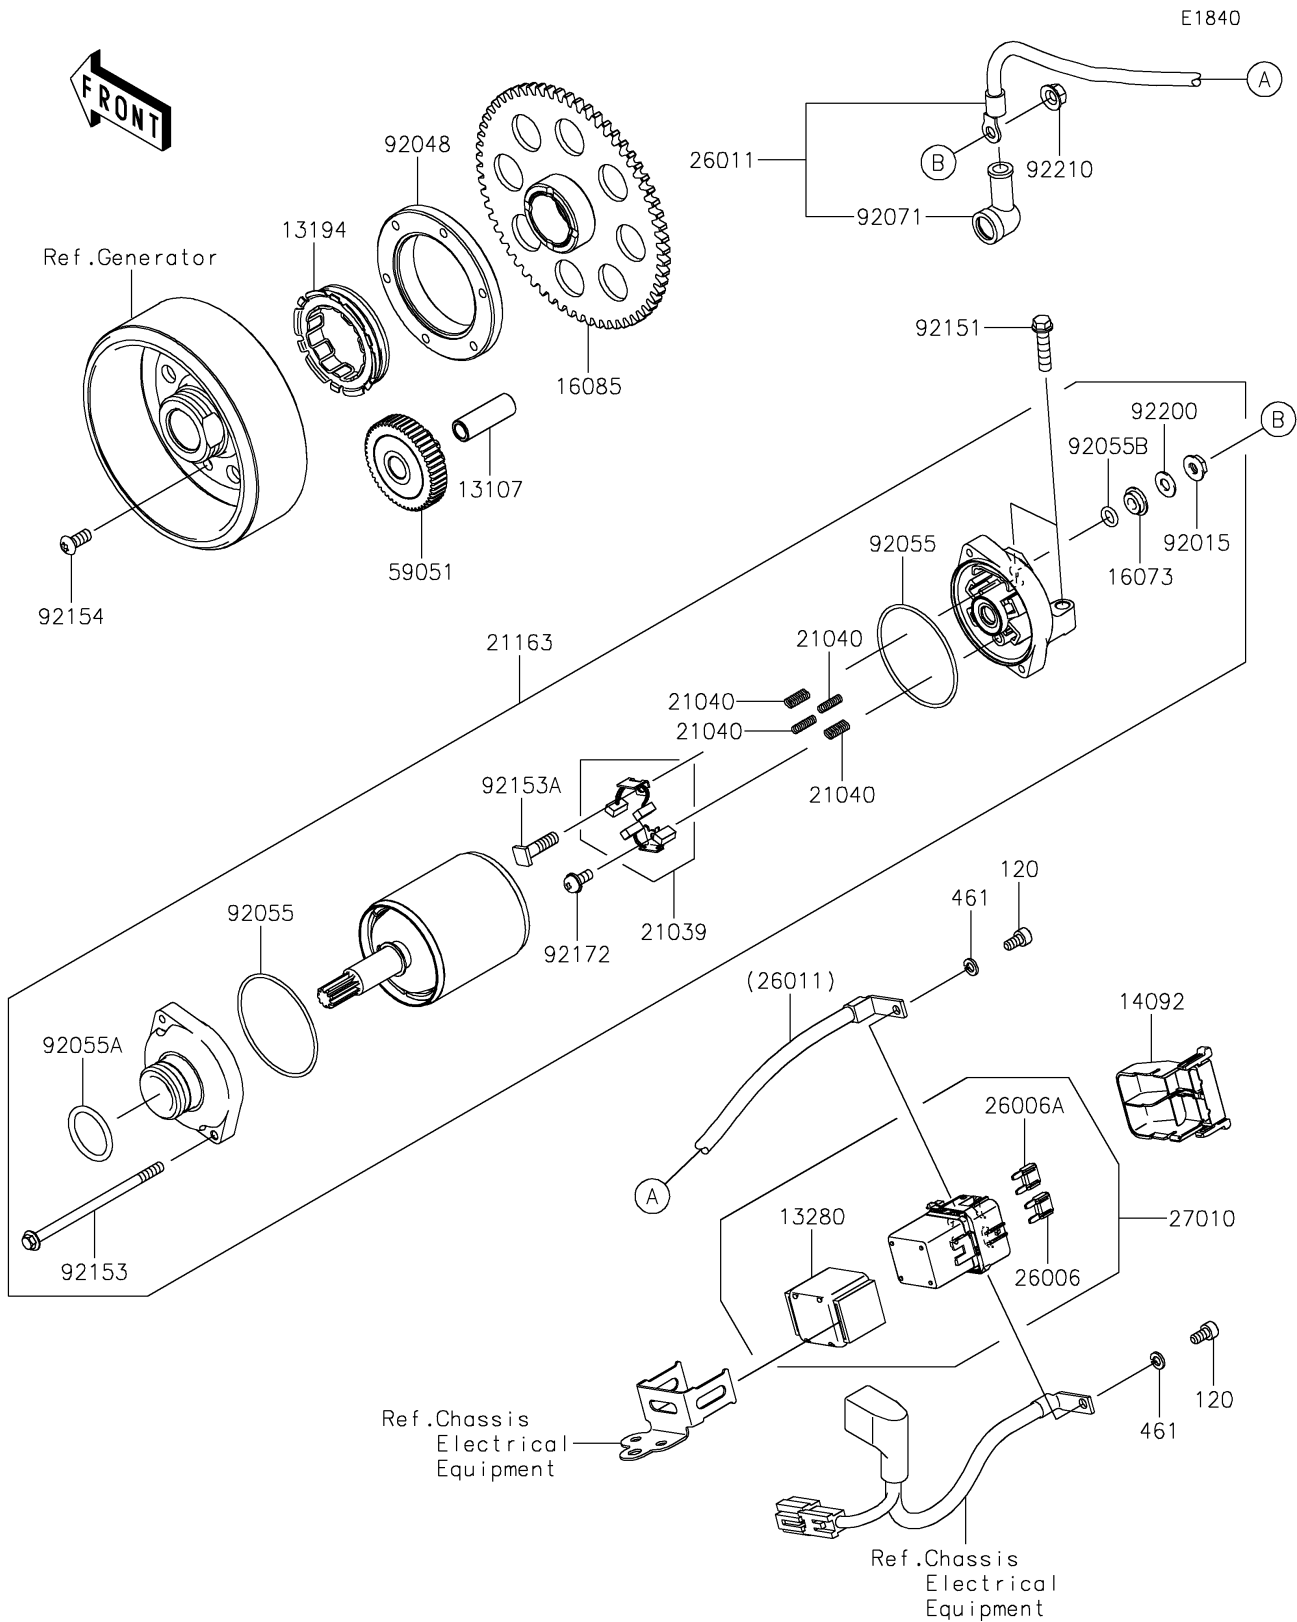

2022 Z900RS

PARTS DIAGRAM

Starter Motor

2022 Z900RS

PARTS LIST

Starter Motor

ITEM NAME	PART NUMBER	QUANTITY
SHAFT,IDLER GEAR (Ref # 13107)	13107-1377	1
CLUTCH-ONEWAY (Ref # 13194)	13194-1096	1
HOLDER,MAGNETIC SWITCH (Ref # 13280)	13280-0814	1
COVER (Ref # 14092)	14092-0109	1
INSULATOR (Ref # 16073)	16073-0053	1
GEAR,CLUTCH ONEWAY (Ref # 16085)	16085-0609	1
BRUSH,CARBON (Ref # 21039)	21039-0004	1
SPRING-BRUSH (Ref # 21040)	21040-0003	4
STARTER-ELECTRIC (Ref # 21163)	21163-0770	1
FUSE,MINI BLADE,15A,BLUE (Ref # 26006)	26006-0001	1
FUSE,MINI BLADE,30A,GREEN (Ref # 26006A)	26006-1080	1
WIRE-LEAD (Ref # 26011)	26011-0986	1
SWITCH (Ref # 27010)	27010-0770	1
GEAR-SPUR,IDLER (Ref # 59051)	59051-0762	1
NUT,STARTER MOTOR (Ref # 92015)	92015-1476	1
RACE (Ref # 92048)	92048-0018	1
RING-O (Ref # 92055)	92055-0136	2
RING-O (Ref # 92055A)	92055-1276	1
RING-O,4.5X2.0 (Ref # 92055B)	92055-1370	1
GROMMET (Ref # 92071)	92071-0024	1
BOLT,FLANGED-SMALL,6X25 (Ref # 92151)	92151-1930	2
BOLT (Ref # 92153)	92153-1850	2
BOLT (Ref # 92153A)	92153-1866	1
BOLT,TORX,6X14 (Ref # 92154)	92154-2448	6
SCREW (Ref # 92172)	92172-0334	1
WASHER (Ref # 92200)	92200-0386	1
NUT,6MM (Ref # 92210)	92210-0188	1
BOLT-SOCKET,5X10 (Ref # 120)	120CB0510	2
WASHER-SPRING,5MM (Ref # 461)	461DB0500	2