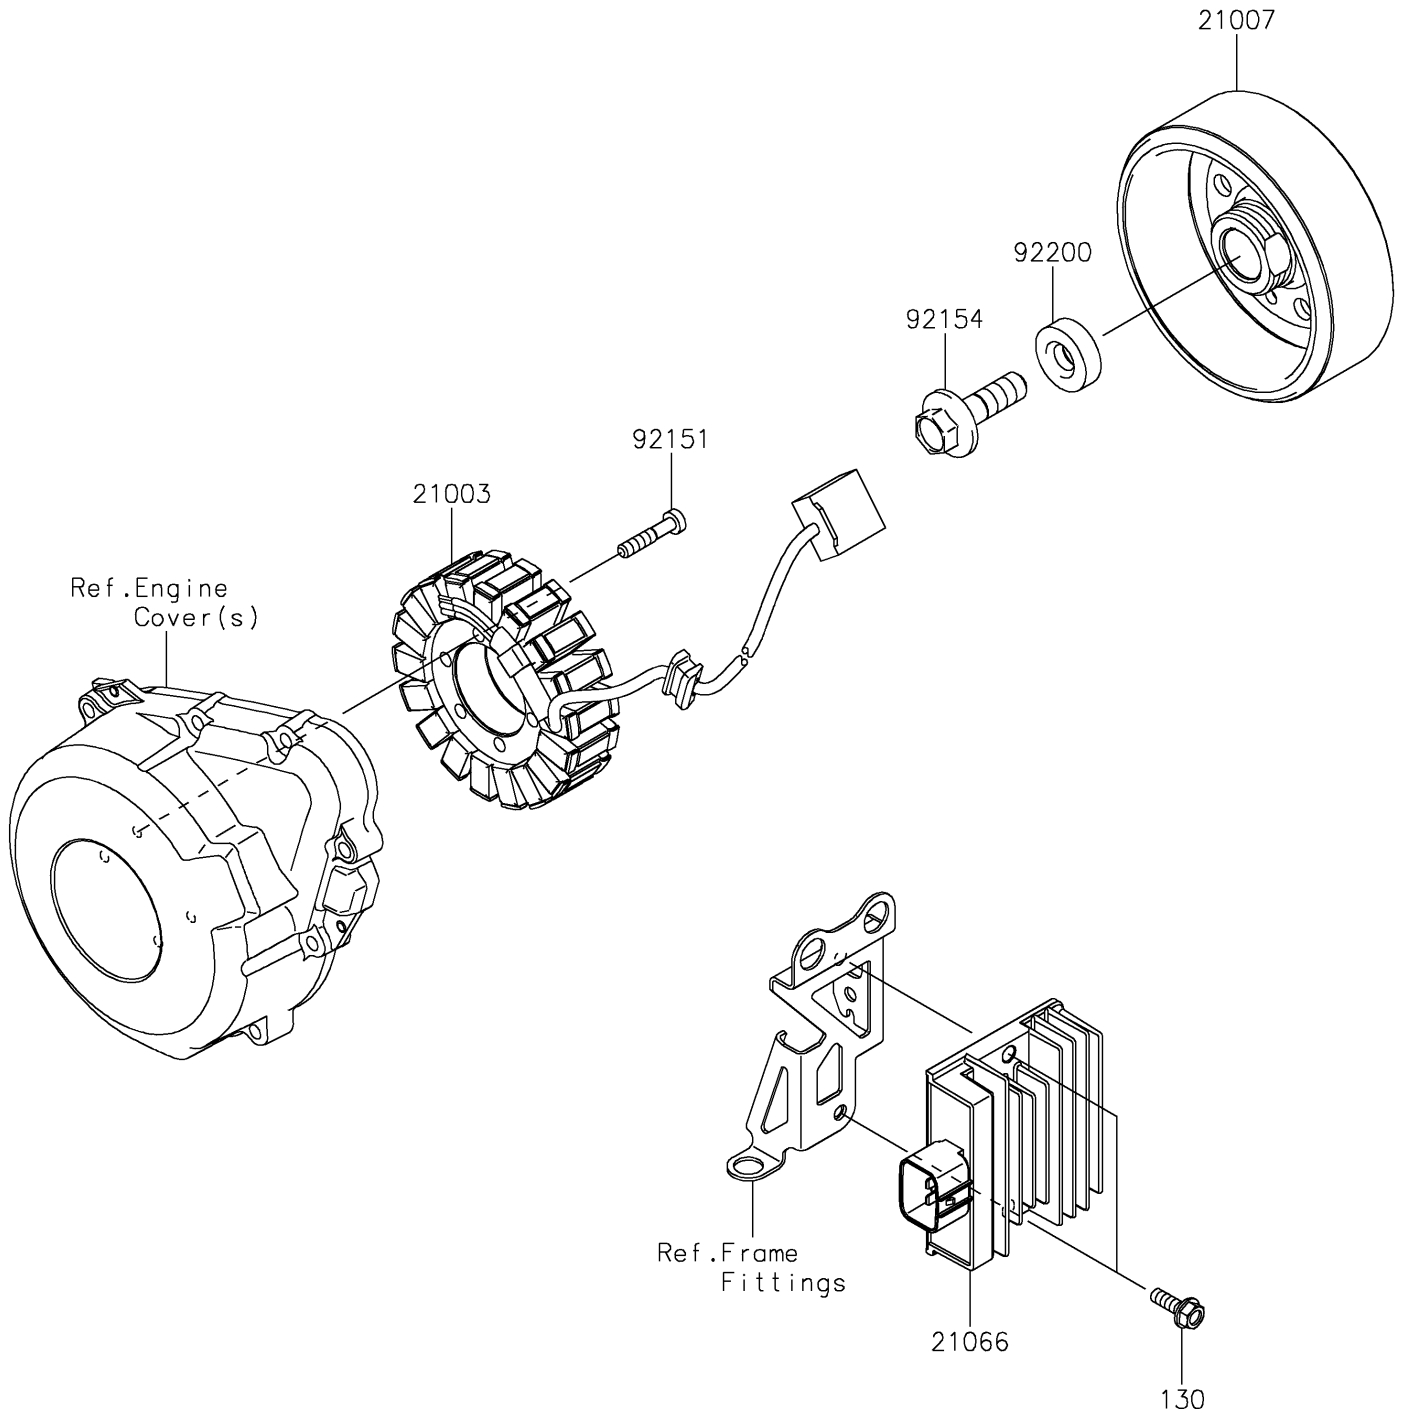

2024 Z900RS ABS

PARTS DIAGRAM

Generator

E1810

2024 Z900RS ABS

PARTS LIST

Generator

ITEM NAME	PART NUMBER	QUANTITY
STATOR (Ref # 21003)	21003-0179	1
ROTOR (Ref # 21007)	21007-0654	1
REGULATOR-VOLTAGE (Ref # 21066)	21066-0760	1
BOLT,6X30 (Ref # 92151)	92151-1626	4
BOLT,FLANGED,12X40 (Ref # 92154)	92154-2650	1
WASHER,12X34X9 (Ref # 92200)	92200-0369	1
BOLT-FLANGED,6X18 (Ref # 130)	130CA0618	2