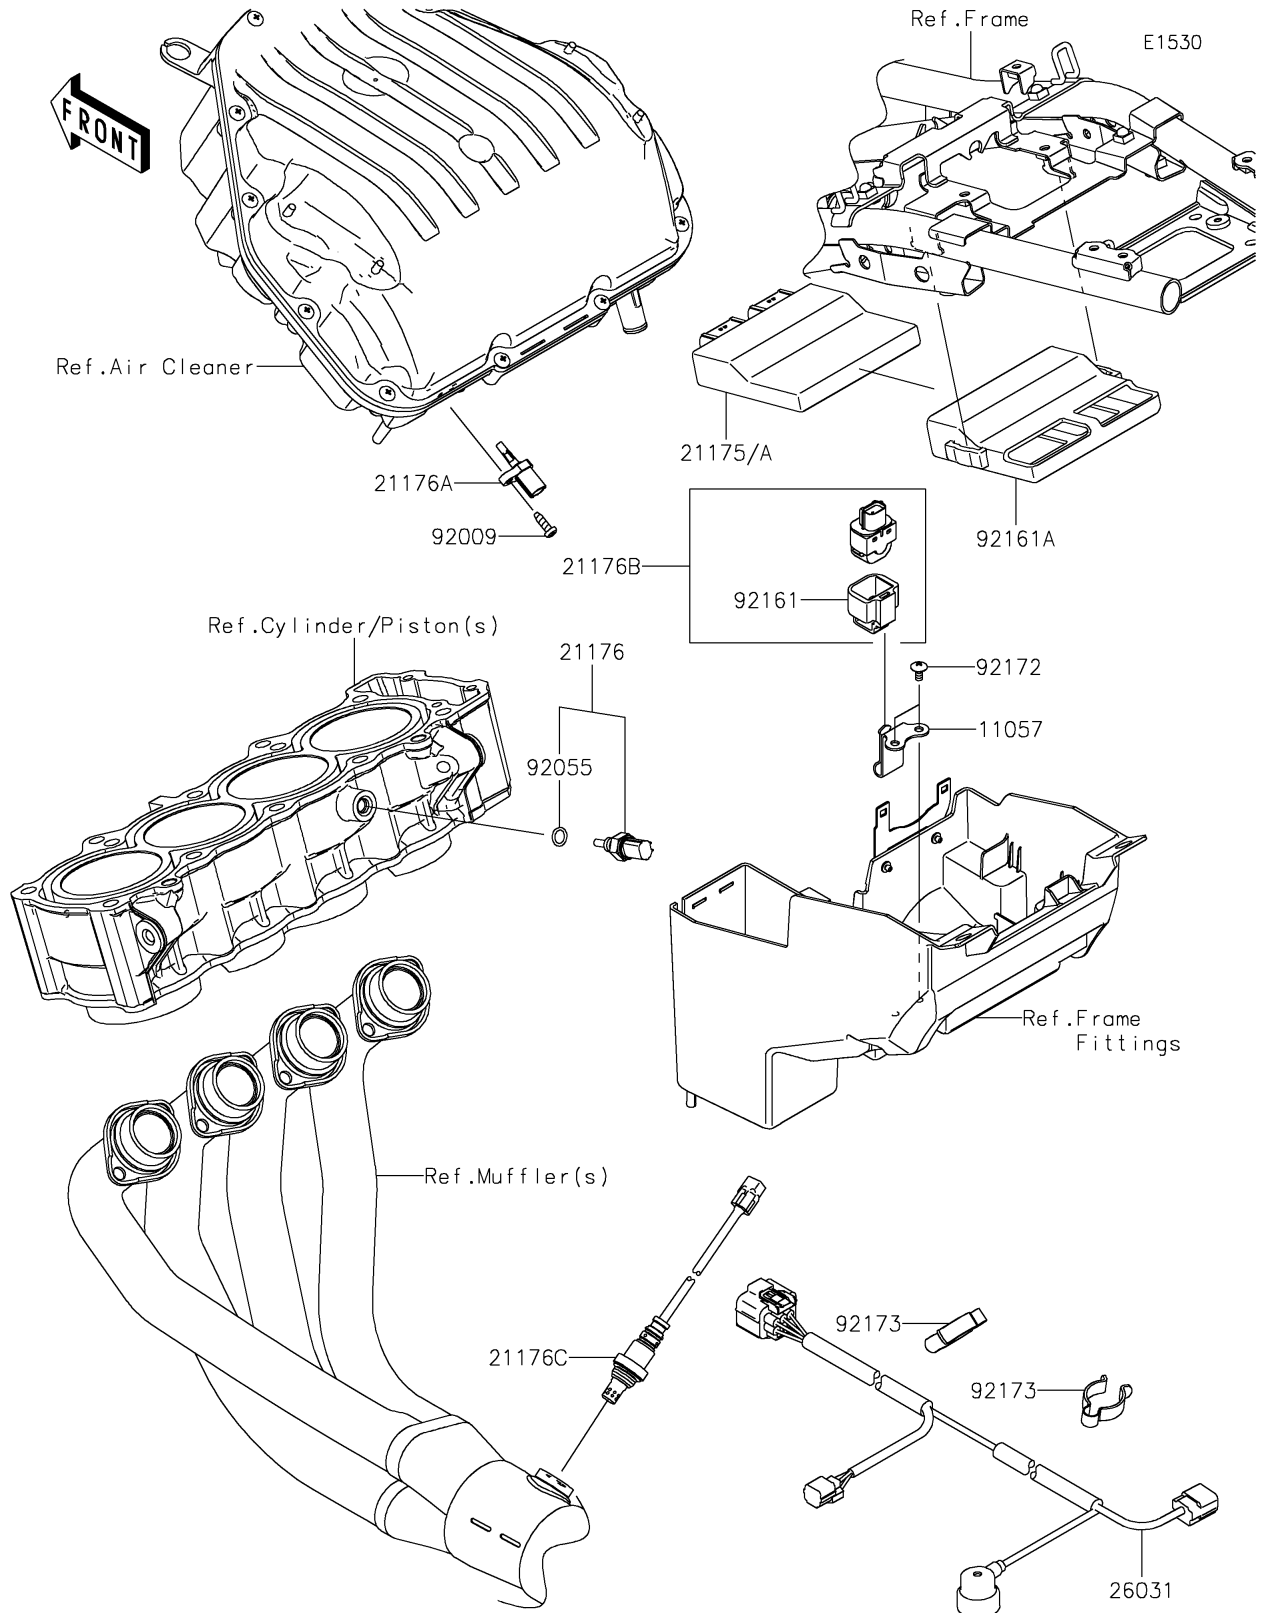

2022 Z900RS

PARTS DIAGRAM

Fuel Injection

2022 Z900RS

PARTS LIST

Fuel Injection

| ITEM NAME | PART NUMBER | QUANTITY |
|---|-------------|----------|
| BRACKET,VEHICLE DOWN SENSOR (Ref # 11057) | 11057-0896 | 1 |
| SENSOR,WATER TEMP (Ref # 21176) | 21176-0009 | 1 |
| SENSOR,AIR TEMPERATURE (Ref # 21176A) | 21176-0048 | 1 |
| SENSOR,VEHICLE-DOWN (Ref # 21176B) | 21176-0704 | 1 |
| SENSOR,OXYGEN (Ref # 21176C) | 21176-0851 | 1 |
| HARNESS,SUB (Ref # 26031) | 26031-3776 | 1 |
| SCREW,TAPPING,5X16 (Ref # 92009) | 92009-1984 | 1 |
| RING-O,9.5X1.9 (Ref # 92055) | 92055-0016 | 1 |
| DAMPER (Ref # 92161) | 92161-0951 | 1 |
| DAMPER,ECU (Ref # 92161A) | 92161-2282 | 1 |
| SCREW,TAPPING,5X10 (Ref # 92172) | 92172-0262 | 2 |
| CLAMP (Ref # 92173) | 92173-2419 | 2 |