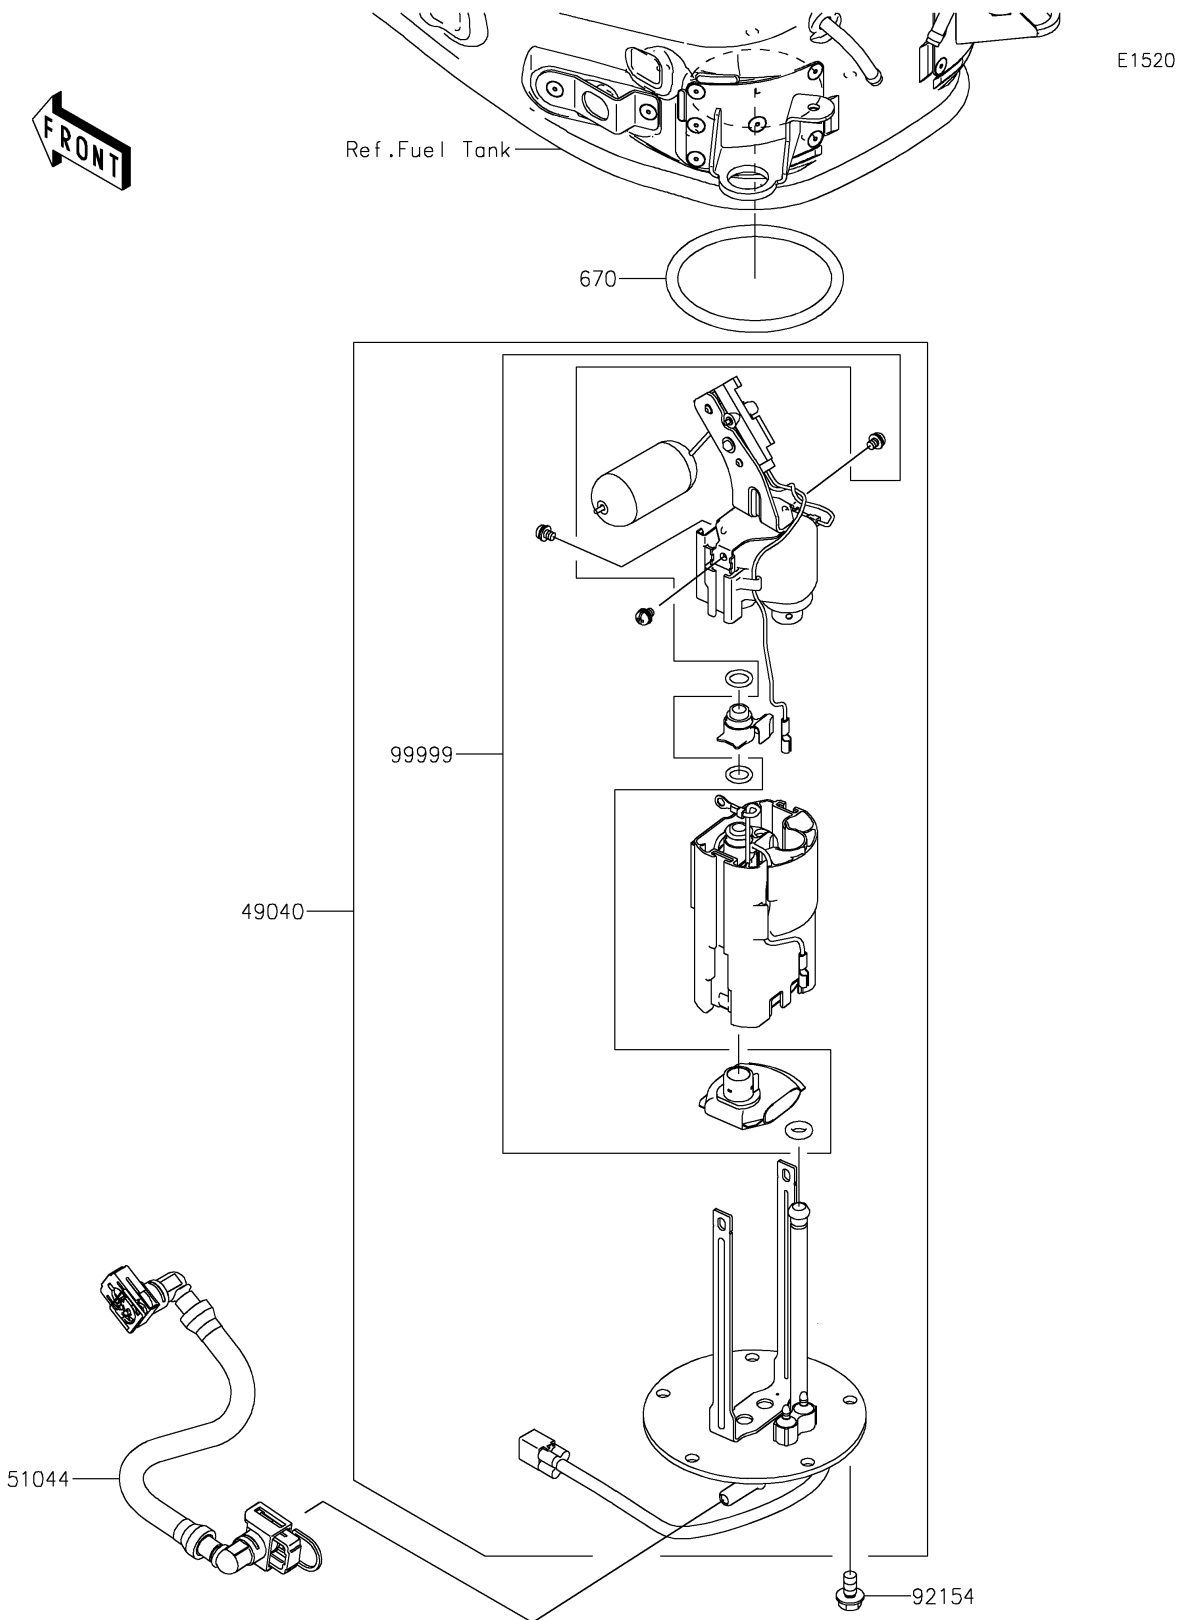

2022 Z900RS 50th ANNIVERSARY

PARTS DIAGRAM

Fuel Pump

2022 Z900RS 50th ANNIVERSARY

PARTS LIST

Fuel Pump

ITEM NAME	PART NUMBER	QUANTITY
PUMP-FUEL (Ref # 49040)	49040-0762	1
TUBE-ASSY,FUEL (Ref # 51044)	51044-0863	1
BOLT,FLANGED,6X12 (Ref # 92154)	92154-1848	5
KIT,FUEL FILTER (Ref # 99999)	99999-0522	1
O RING (Ref # 670)	670E5075	1