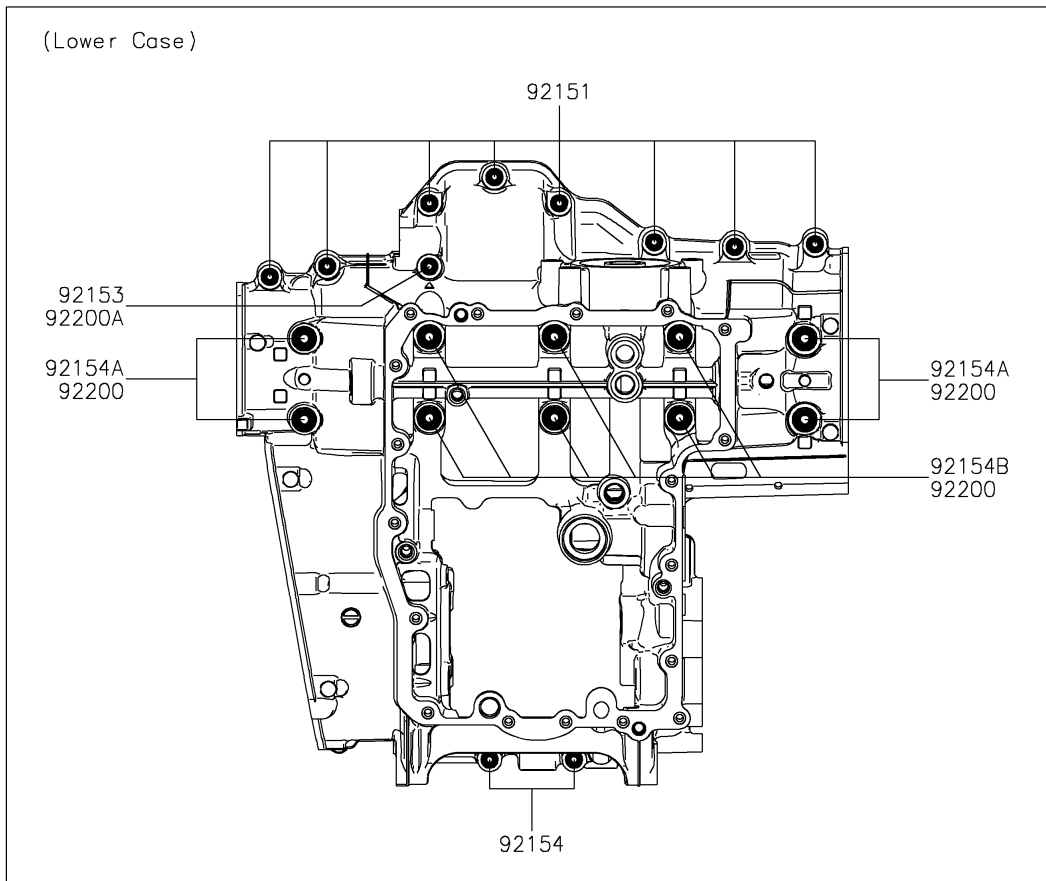

2023 Z900RS ABS

PARTS DIAGRAM

Crankcase Bolt Pattern

E1412

2023 Z900RS ABS

PARTS LIST

Crankcase Bolt Pattern

ITEM NAME

PART NUMBER

QUANTITY
