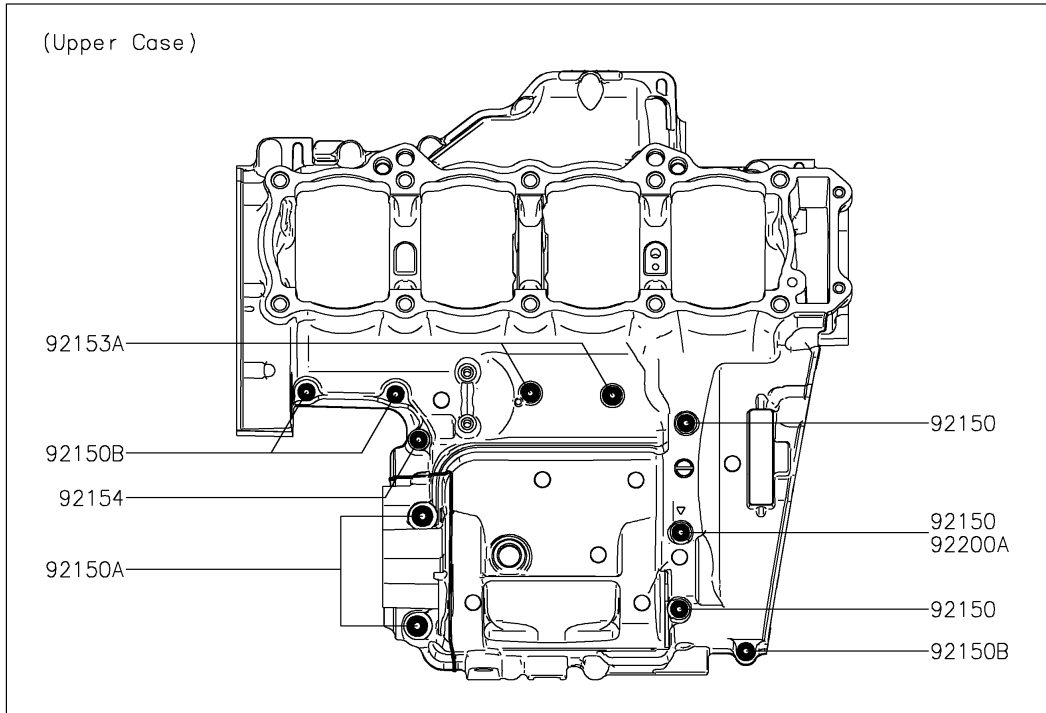

2023 Z900RS ABS

PARTS DIAGRAM

Crankcase Bolt Pattern

E1412

2023 Z900RS ABS

PARTS LIST

Crankcase Bolt Pattern

ITEM NAME

PART NUMBER

QUANTITY
