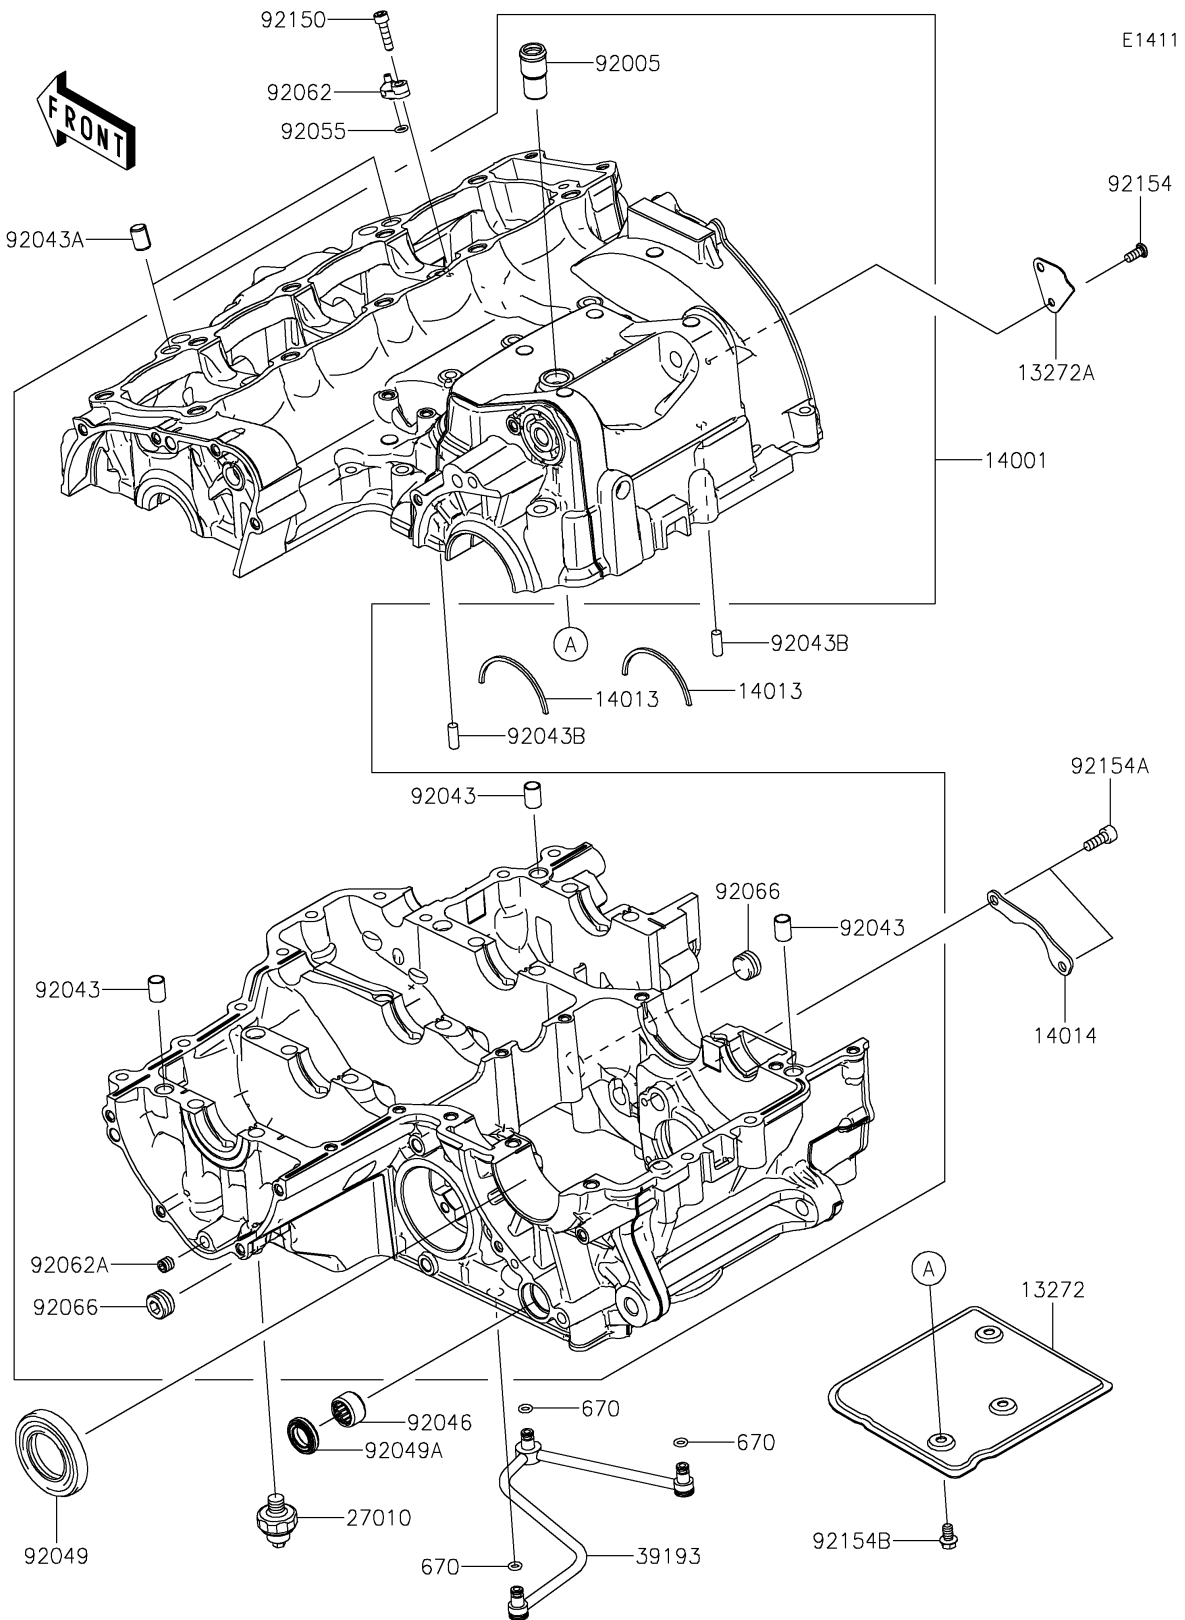

## PARTS DIAGRAM

### Crankcase

## PARTS LIST

### Crankcase

ITEM NAME	PART NUMBER	QUANTITY
PLATE,BREATHER,UPP (Ref # 13272)	13272-0698	1
PLATE,BREATHER,SIDE (Ref # 13272A)	13272-0699	1
SET-CRANKCASE (Ref # 14001)	14001-0727	1
RING-POSITION (Ref # 14013)	14013-1051	2
PLATE-POSITION (Ref # 14014)	14014-0036	1
SWITCH,OIL PRESSURE (Ref # 27010)	27010-1313	1
PIPE-OIL (Ref # 39193)	39193-0054	1
FITTING,BREATHER (Ref # 92005)	92005-1238	1
PIN,DOWEL,10X14 (Ref # 92043)	92043-1037	3
PIN,8.2X10X14 (Ref # 92043A)	92043-1264	2
PIN,6X16 (Ref # 92043B)	92043-1690	2
BEARING-NEEDLE,HK1412FM (Ref # 92046)	92046-0043	1
SEAL-OIL,TC32578 (Ref # 92049)	92049-1474	1
SEAL-OIL,TC14245 (Ref # 92049A)	92049-1520	1
RING-O,5.5X1.5 (Ref # 92055)	92055-1339	1
NOZZLE,OIL JET (Ref # 92062)	92062-0040	1
NOZZLE (Ref # 92062A)	92062-0046	1
PLUG (Ref # 92066)	92066-0836	2
BOLT,SOCKET,5X20 (Ref # 92150)	92150-1019	1
BOLT,TORX,5X12 (Ref # 92154)	92154-0299	1
BOLT,SOCKET,6X16 (Ref # 92154A)	92154-0484	2
BOLT,FLANGED,6X10 (Ref # 92154B)	92154-1887	3
O RING (Ref # 670)	670D1505	3