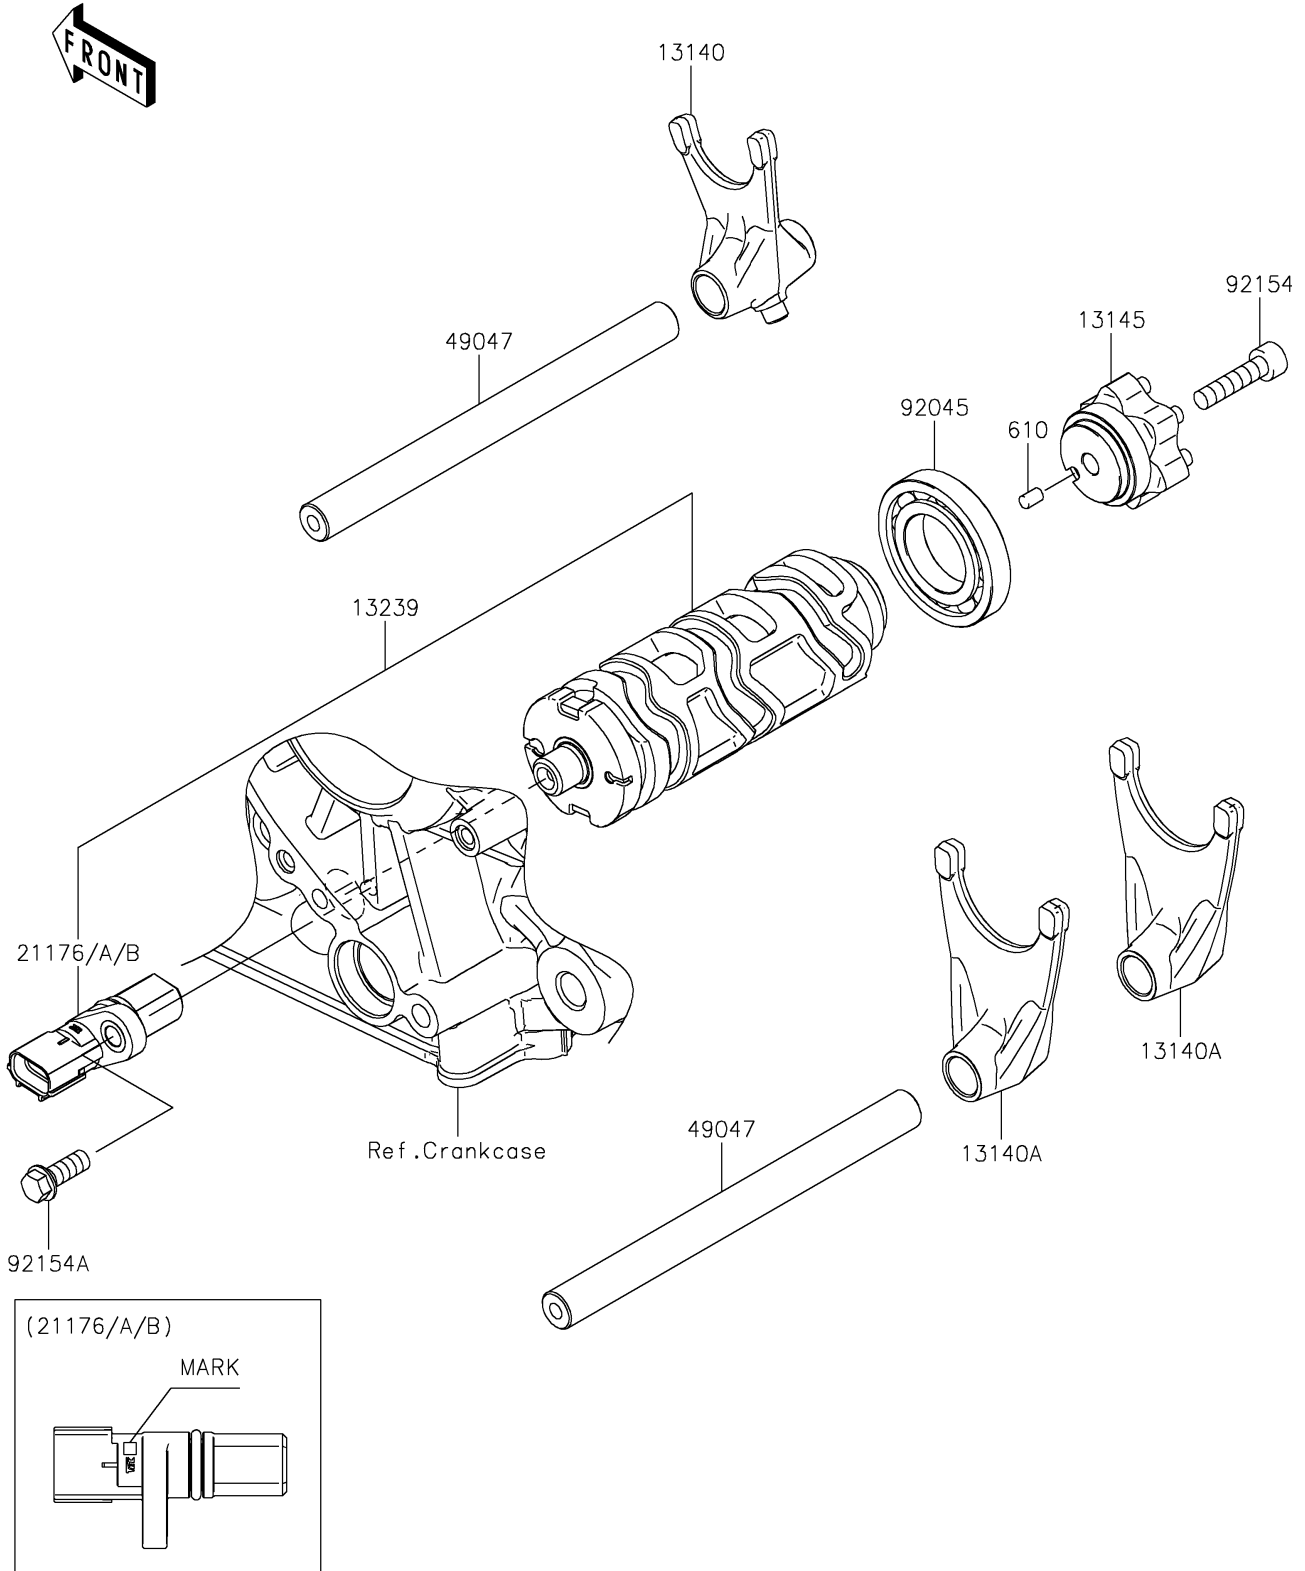

2023 Z900RS ABS

PARTS DIAGRAM

Gear Change Drum/Shift Fork(s)

E1362

2023 Z900RS ABS

PARTS LIST

Gear Change Drum/Shift Fork(s)

ITEM NAME

PART NUMBER

QUANTITY
