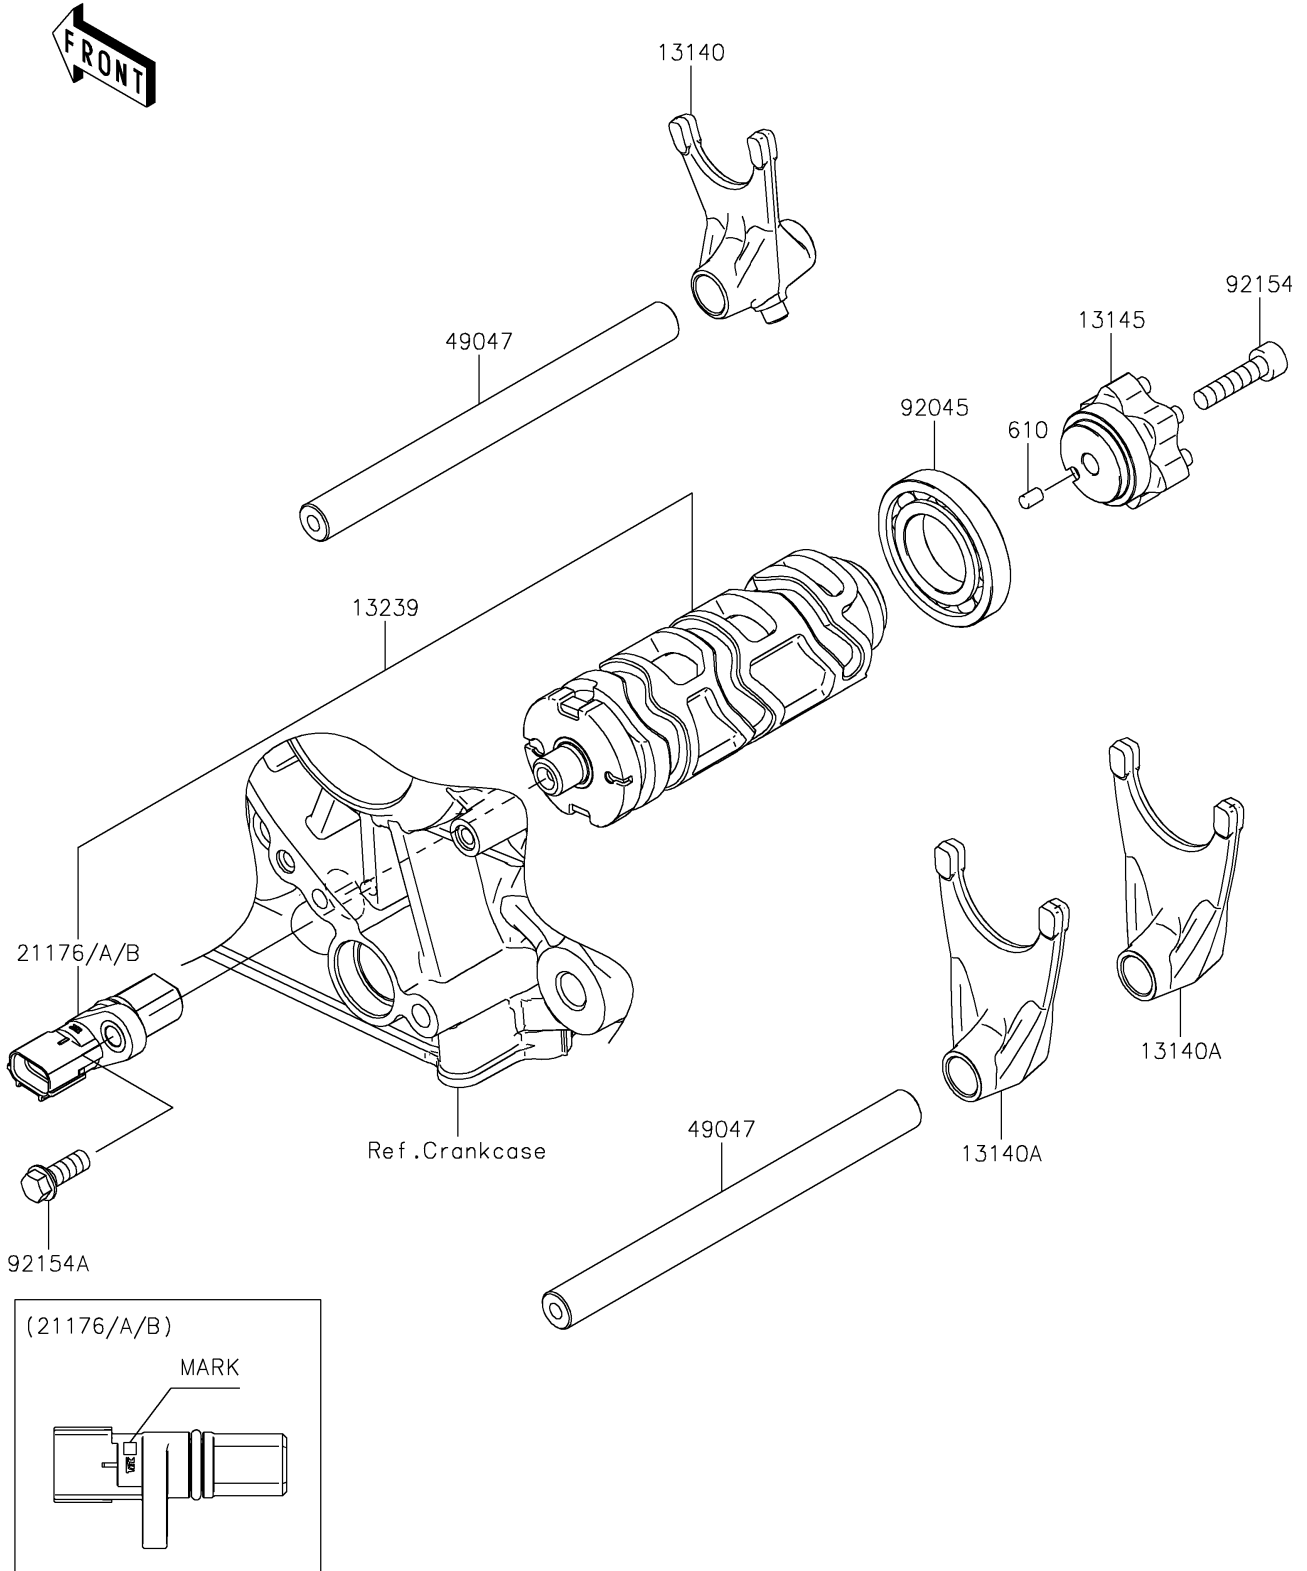

2022 Z900RS

PARTS DIAGRAM

Gear Change Drum/Shift Fork(s)

E1362

2022 Z900RS

PARTS LIST

Gear Change Drum/Shift Fork(s)

ITEM NAME	PART NUMBER	QUANTITY
FORK-SHIFT (Ref # 13140)	13140-0061	1
FORK-SHIFT (Ref # 13140A)	13140-0062	2
CAM-CHANGE DRUM (Ref # 13145)	13145-0568	1
DRUM-ASSY-CHANGE (Ref # 13239)	13239-0581	1
SENSOR,GEAR POSITION,M MARK (Ref # 21176)	21176-0825	1
SENSOR,GEAR POSITION,H MARK (Ref # 21176A)	21176-0845	1
SENSOR,GEAR POSITION,L MARK (Ref # 21176B)	21176-0846	1
ROD-SHIFT (Ref # 49047)	49047-0644	2
BEARING-BALL,16005 (Ref # 92045)	92045-1045	1
BOLT,SOCKET,6X25 (Ref # 92154)	92154-0477	1
BOLT,FLANGED,6X16 (Ref # 92154A)	92154-2096	1
ROLLER,4X6 (Ref # 610)	610A0406	1