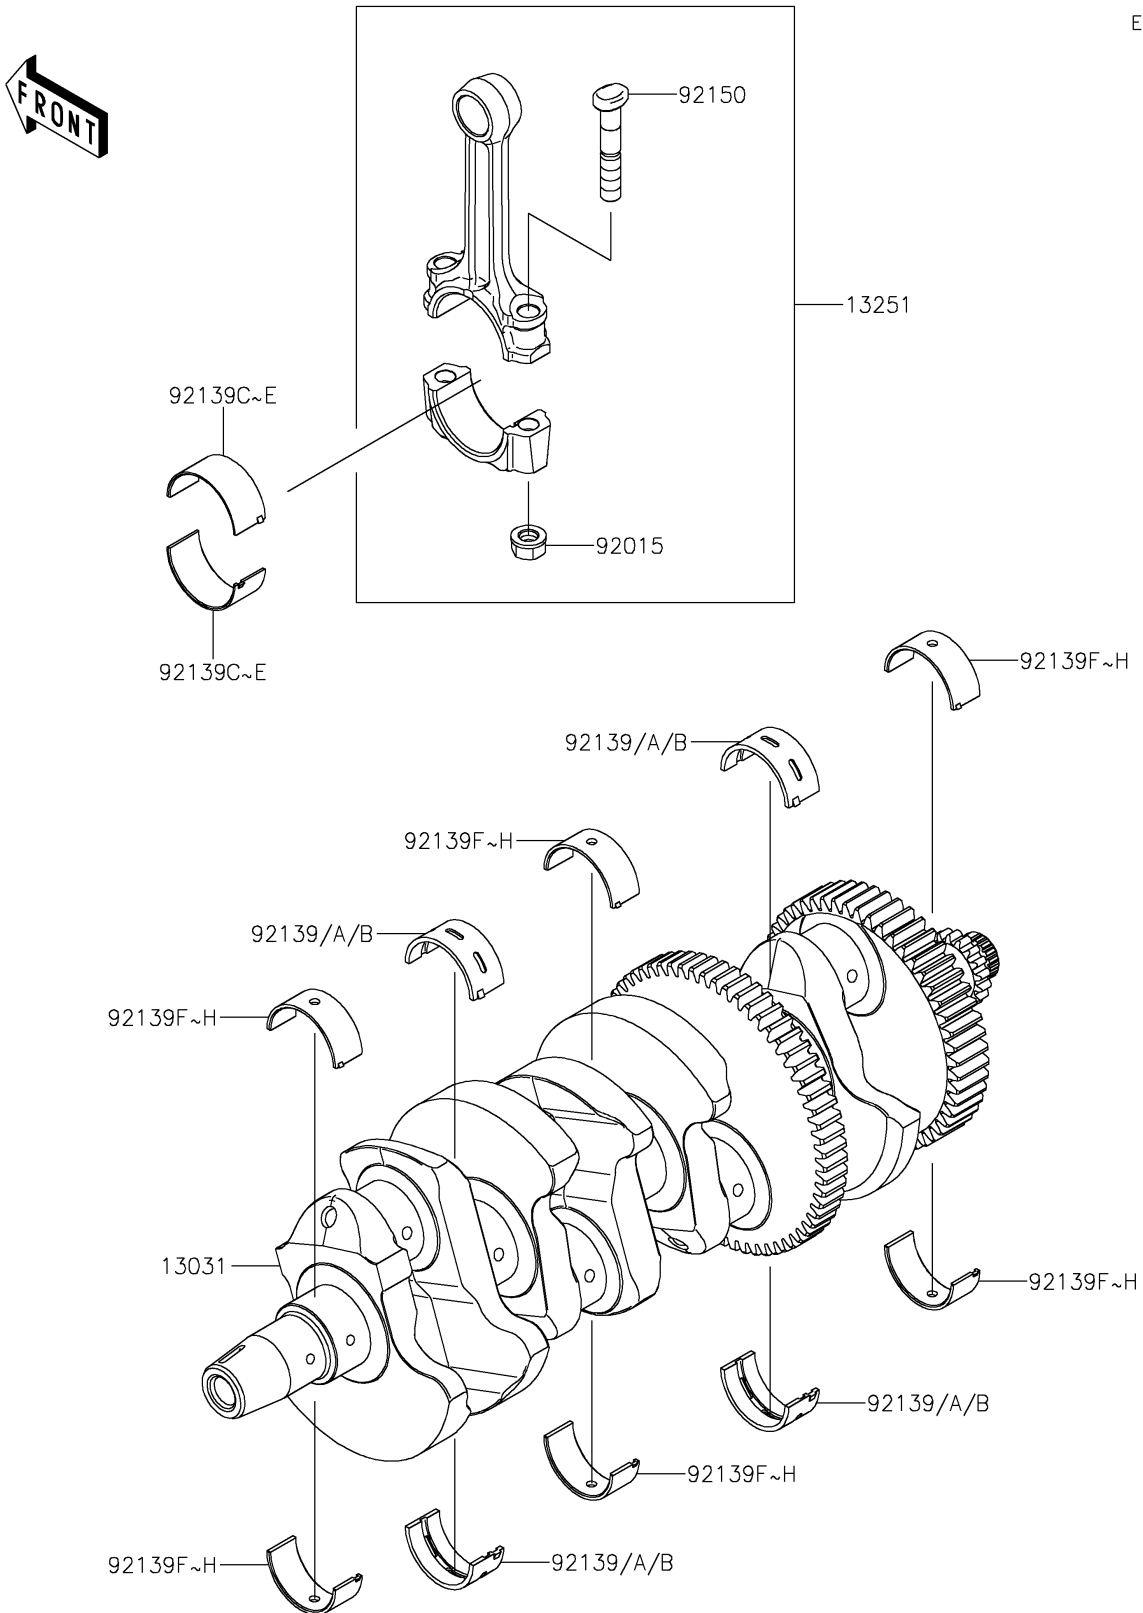

2023 Z900RS ABS

PARTS DIAGRAM

Crankshaft

E1321

2023 Z900RS ABS

PARTS LIST

Crankshaft

Kawasaki

Let the Good Times Roll®

ITEM NAME

PART NUMBER

QUANTITY
