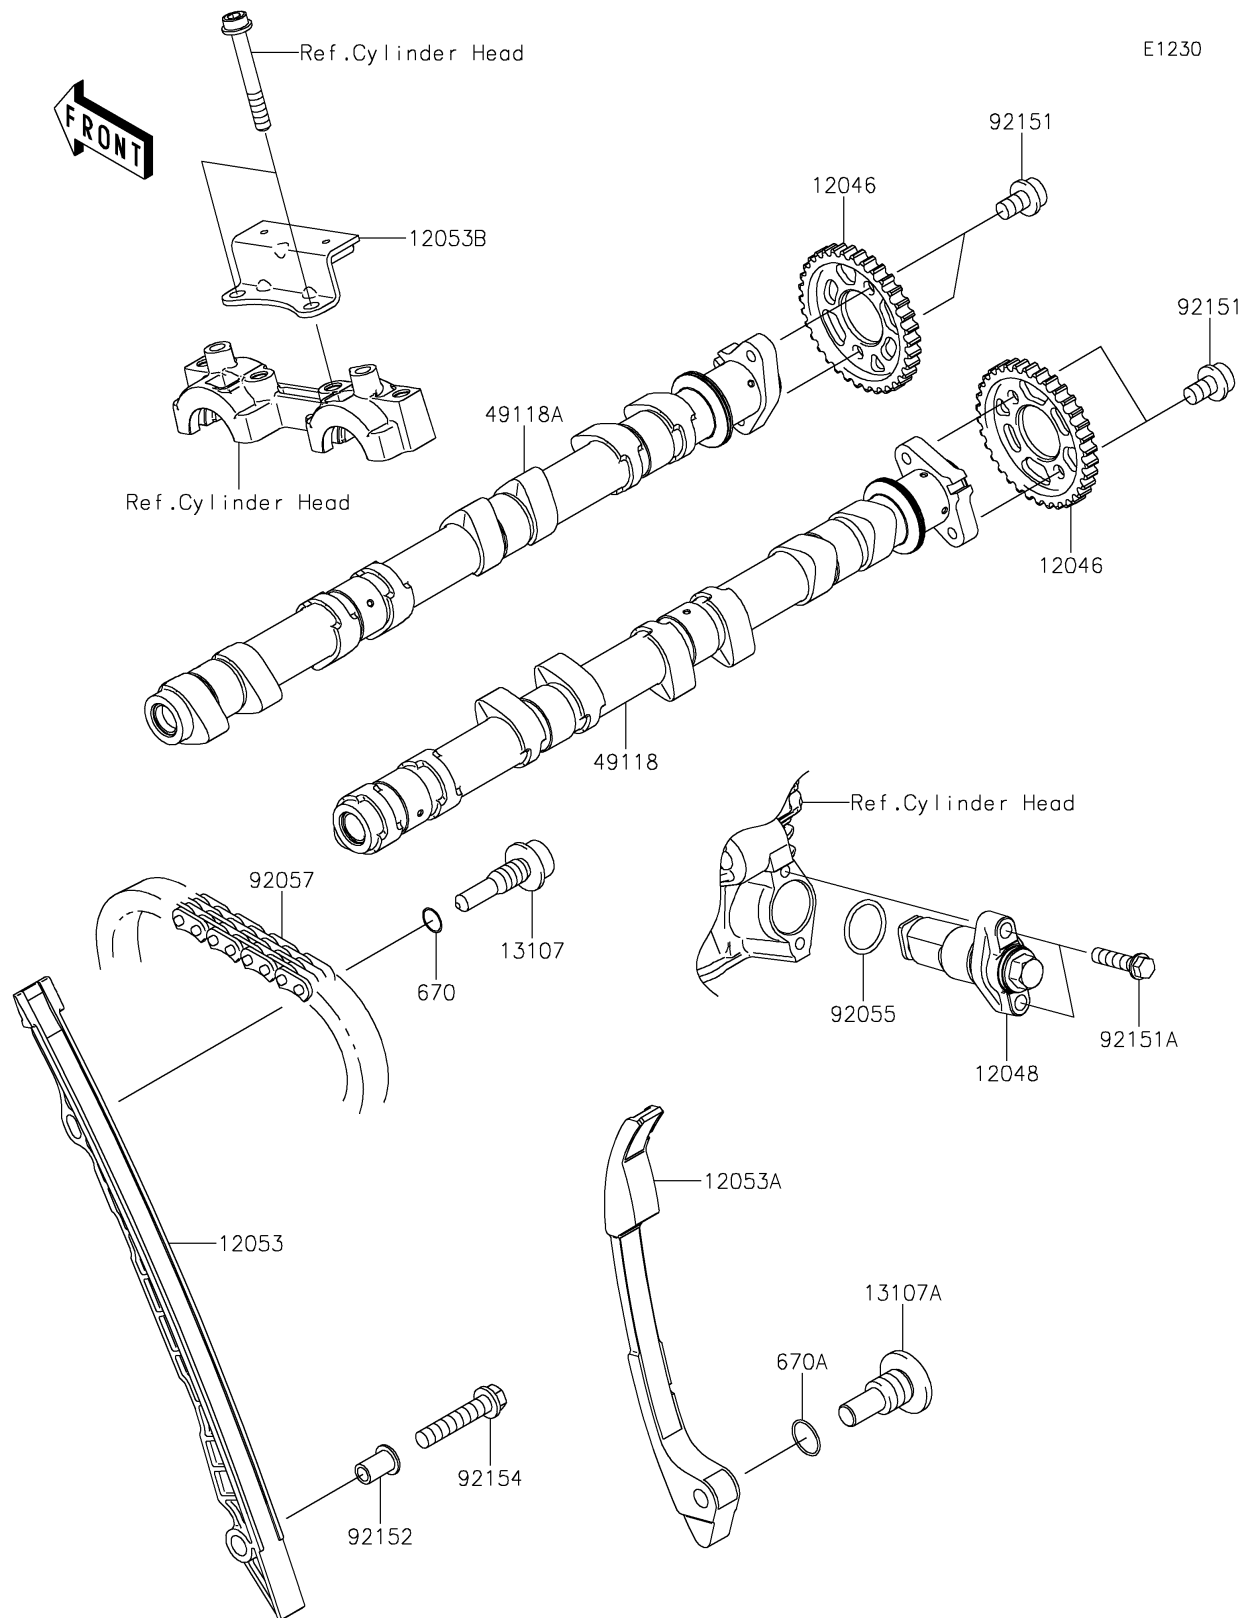

2023 Z900RS ABS

PARTS DIAGRAM

Camshaft(s)/Tensioner

2023 Z900RS ABS

PARTS LIST

Camshaft(s)/Tensioner

ITEM NAME

PART NUMBER

QUANTITY
