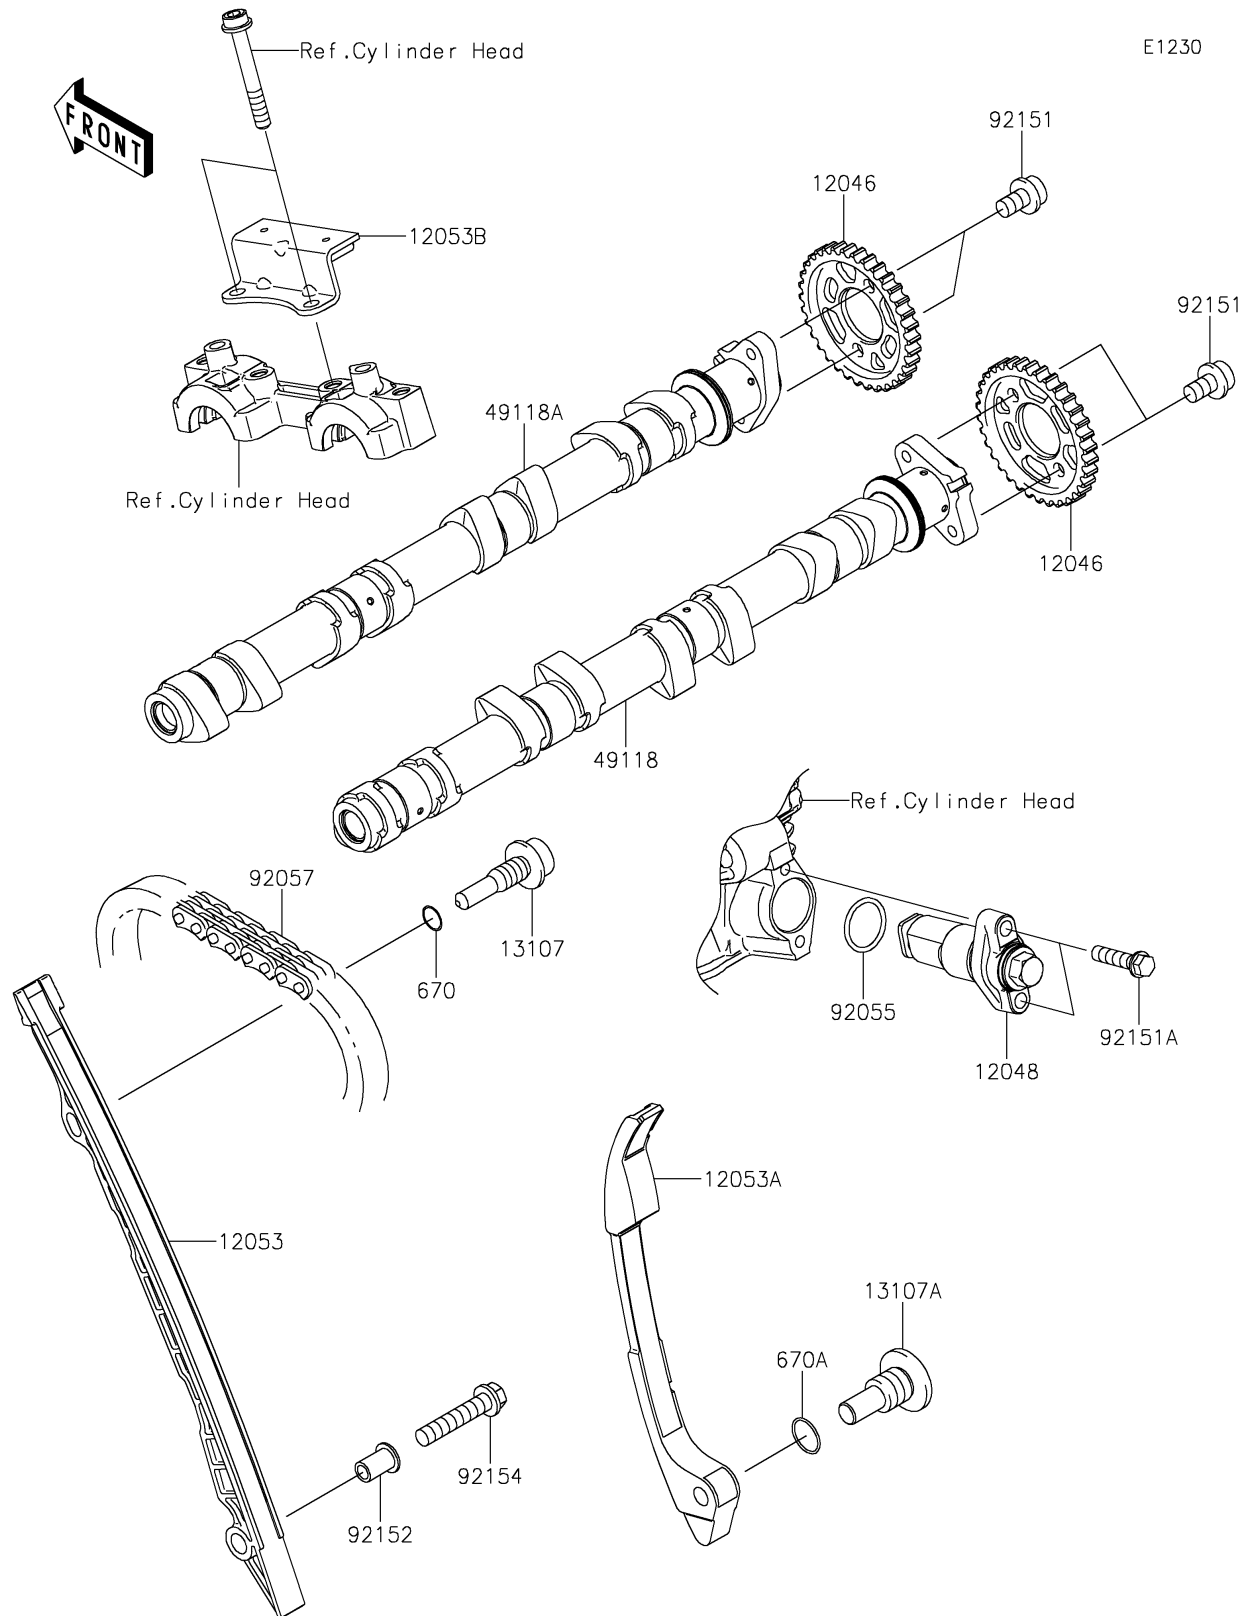

2022 Z900RS 50th ANNIVERSARY

PARTS DIAGRAM

Camshaft(s)/Tensioner

2022 Z900RS 50th ANNIVERSARY

PARTS LIST

Camshaft(s)/Tensioner

ITEM NAME	PART NUMBER	QUANTITY
-----------	-------------	----------
