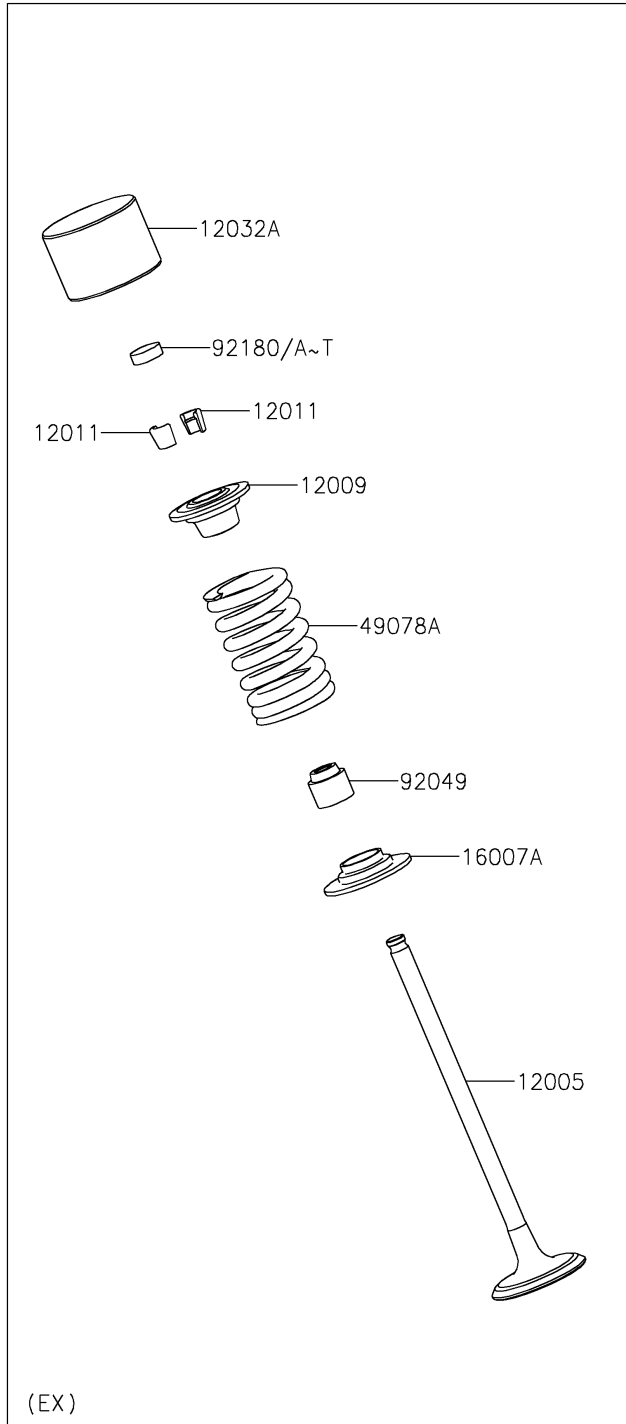

2024 Z900RS ABS

PARTS DIAGRAM

Valve(s)

E1210

2024 Z900RS ABS

PARTS LIST

Valve(s)

ITEM NAME

PART NUMBER

QUANTITY
