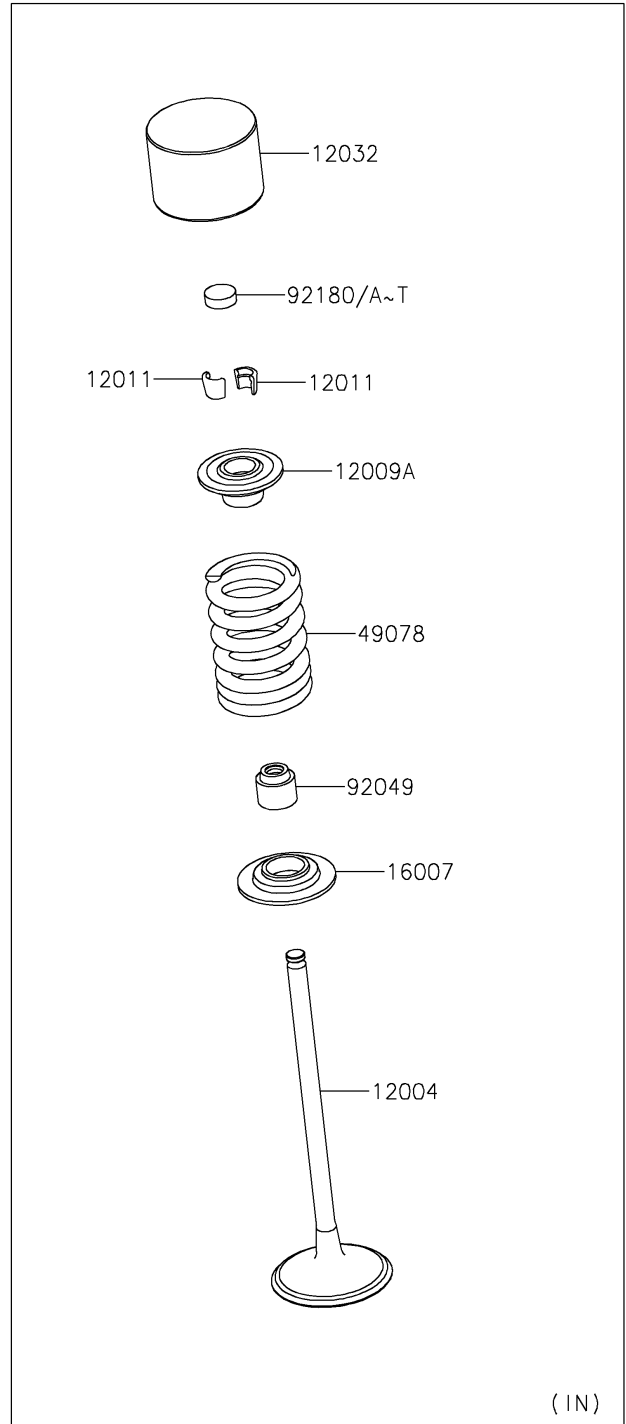

2024 Z900RS ABS

PARTS DIAGRAM

Valve(s)

E1210

2024 Z900RS ABS

PARTS LIST

Valve(s)

ITEM NAME

PART NUMBER

QUANTITY
