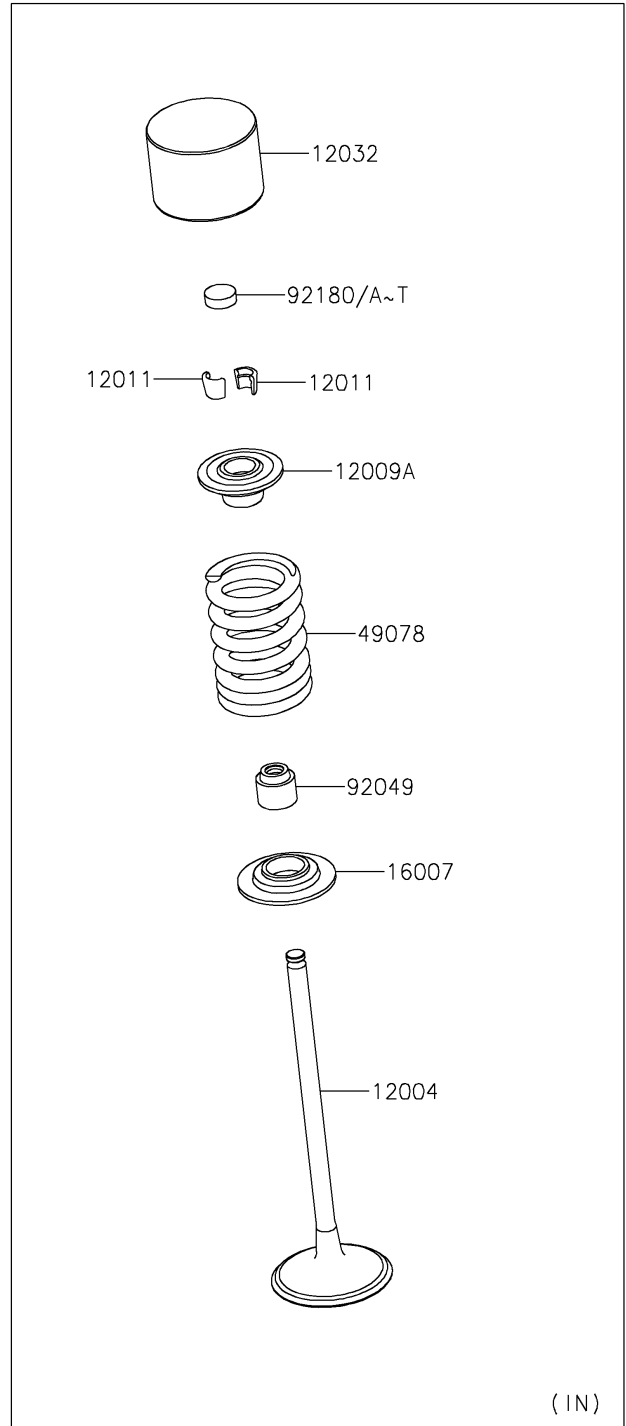

2023 Z900RS ABS

PARTS DIAGRAM

Valve(s)

E1210

2023 Z900RS ABS

PARTS LIST

Valve(s)

ITEM NAME

PART NUMBER

QUANTITY
