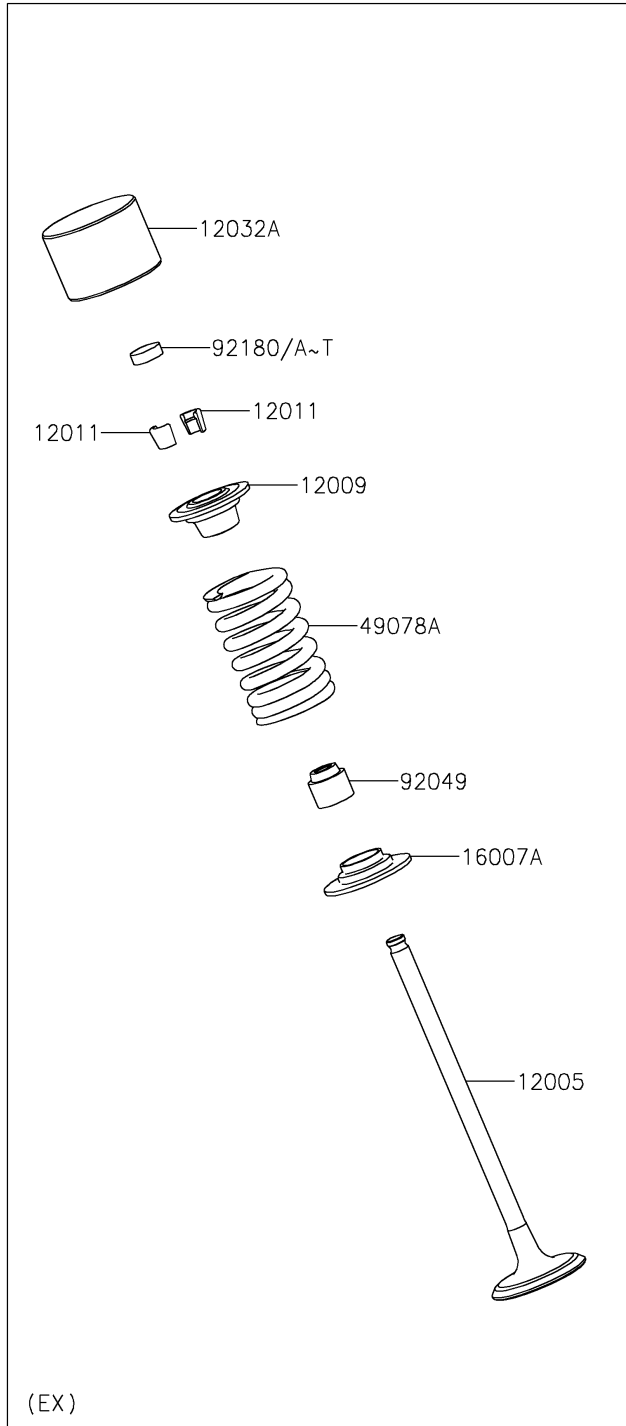

2023 Z900RS ABS

PARTS DIAGRAM

Valve(s)

E1210

2023 Z900RS ABS

PARTS LIST

Valve(s)

ITEM NAME

PART NUMBER

QUANTITY
