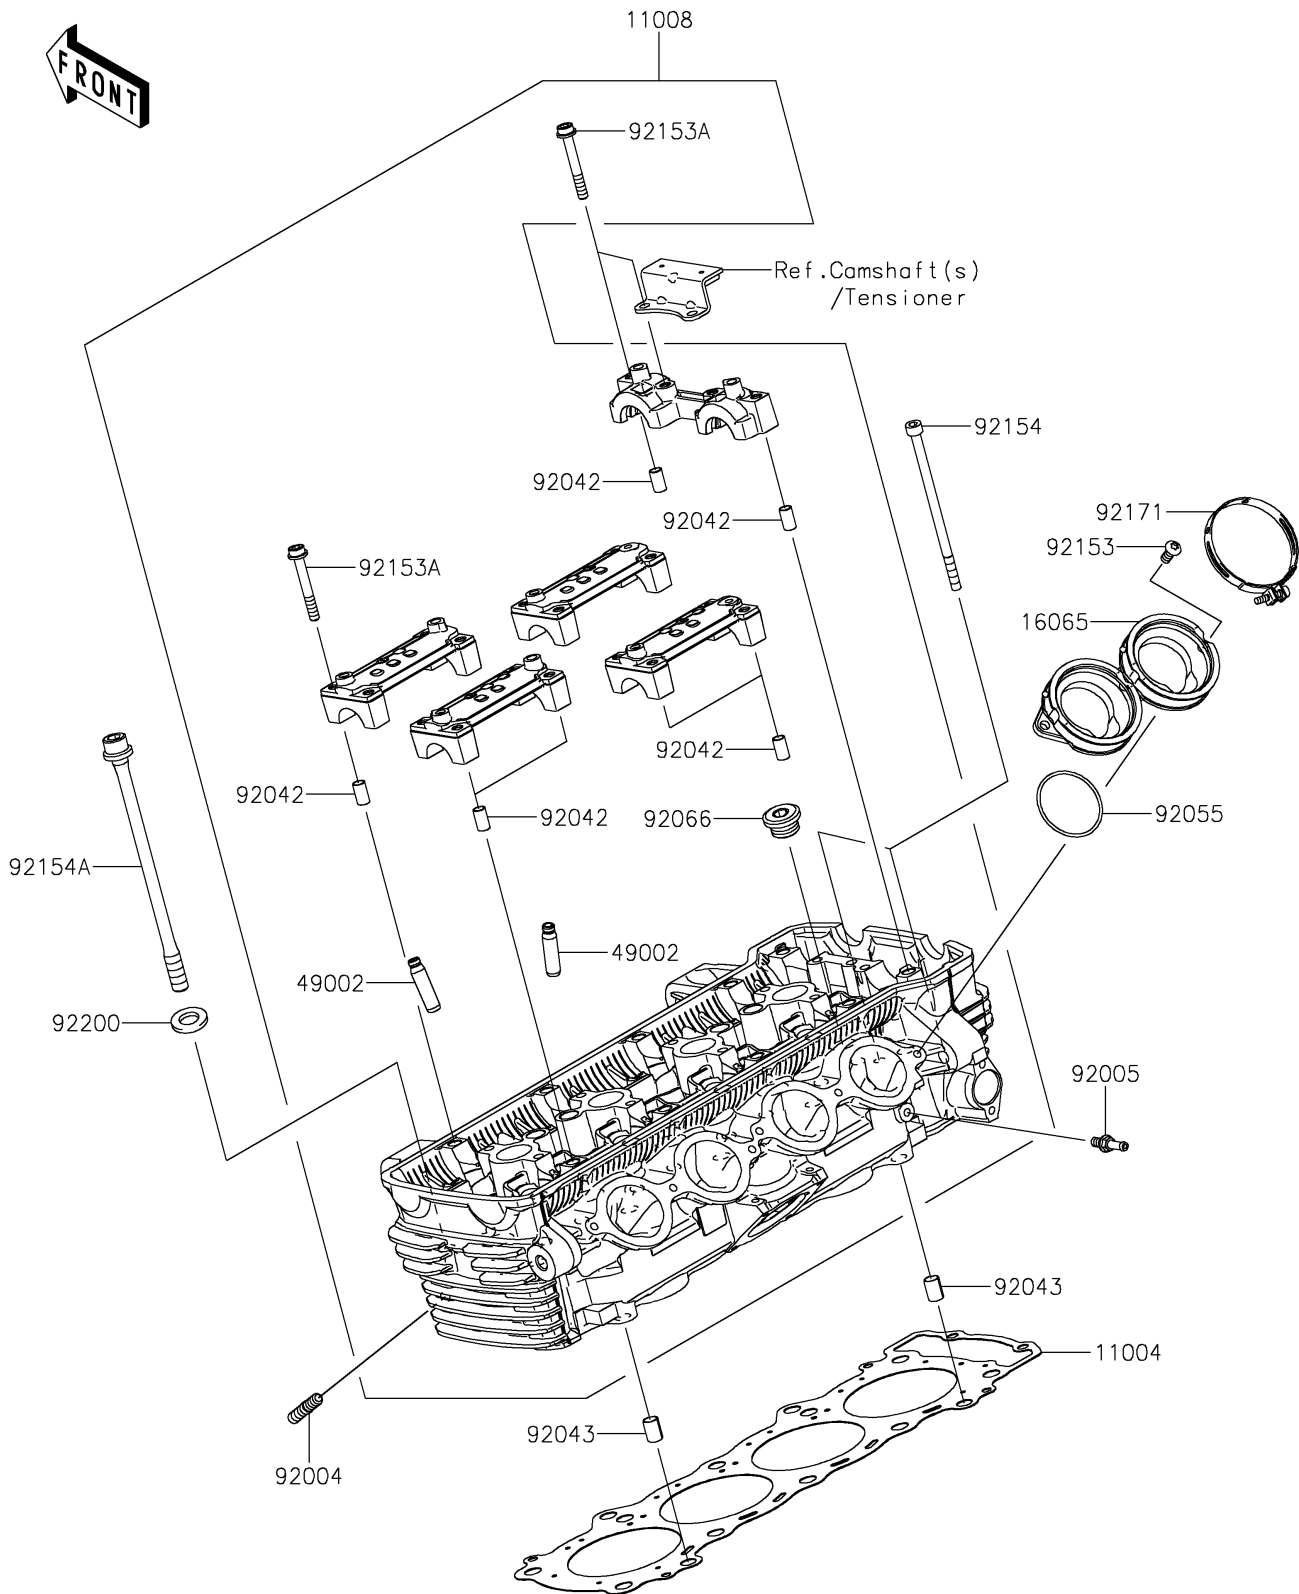

2023 Z900RS ABS

PARTS DIAGRAM

Cylinder Head

E1111

2023 Z900RS ABS

PARTS LIST

Cylinder Head

Kawasaki

Let the Good Times Roll®

ITEM NAME

PART NUMBER

QUANTITY
