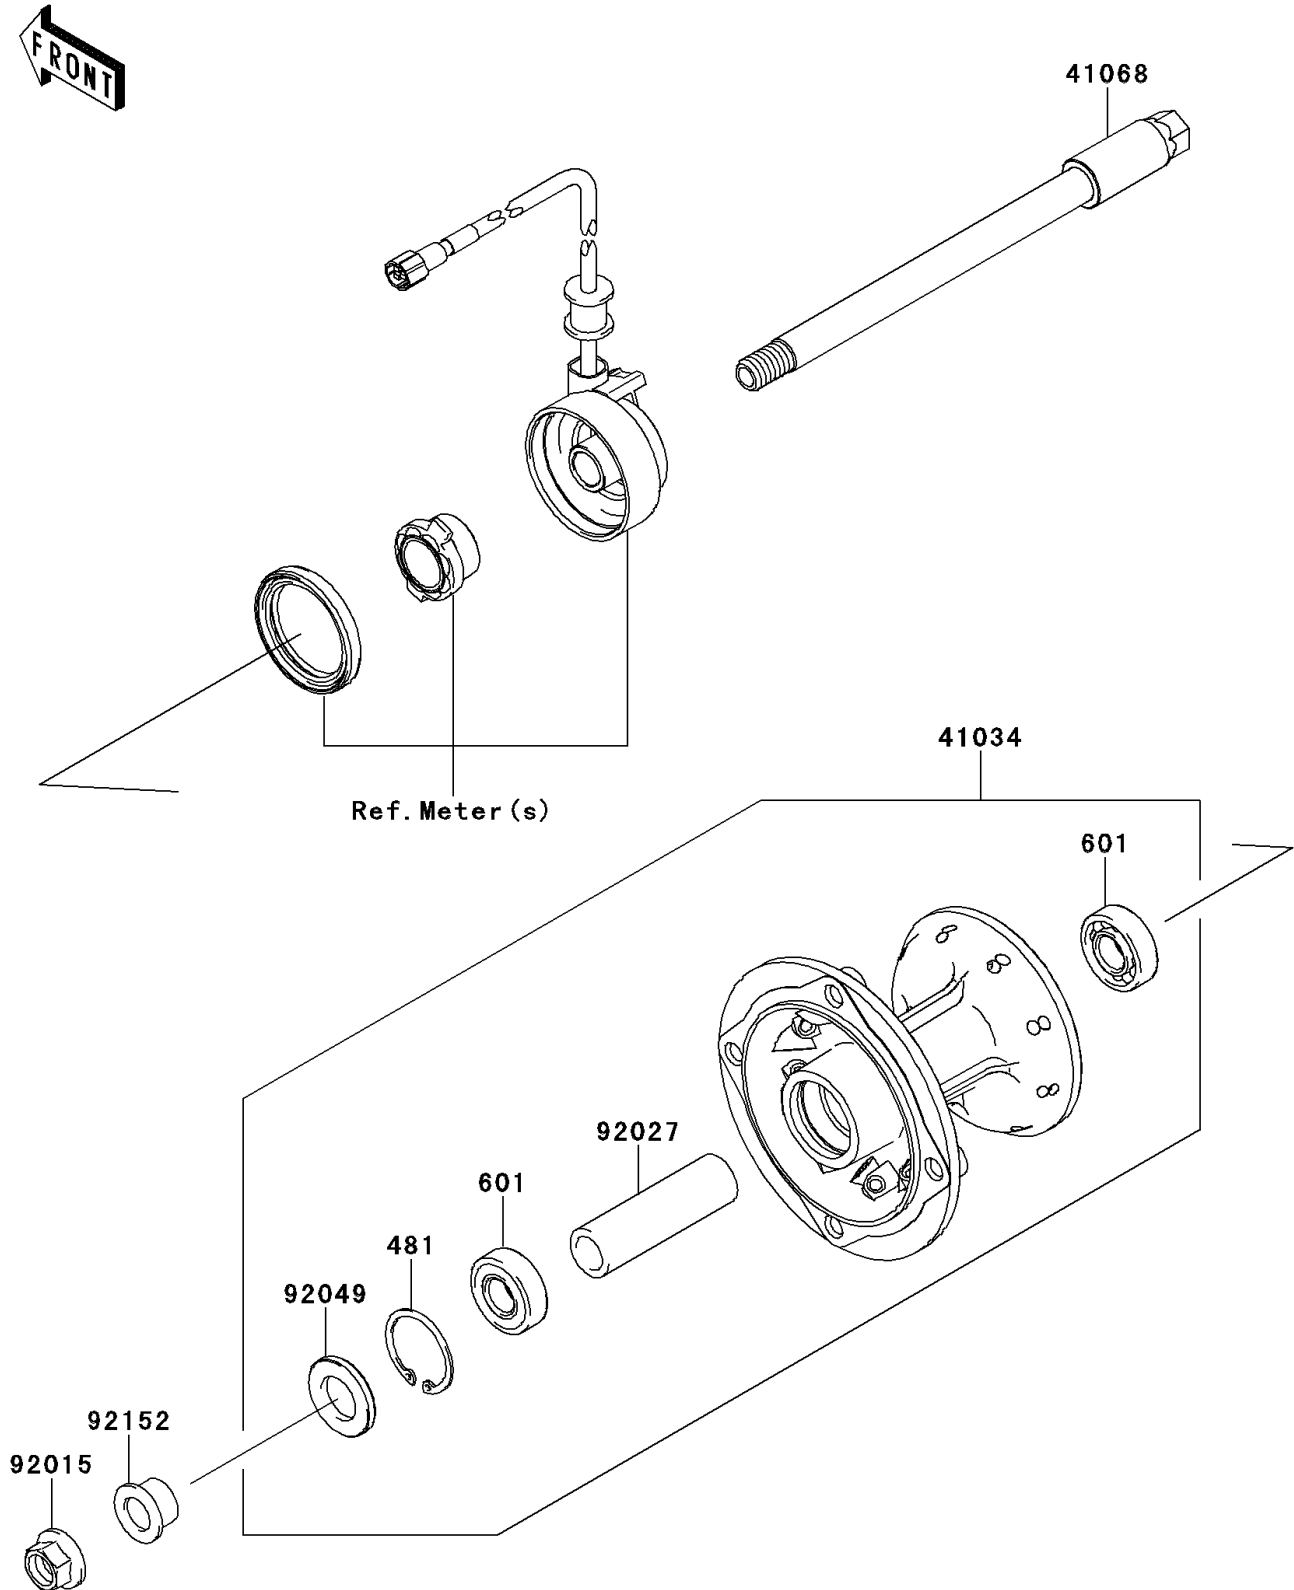

2013 KLX[®] 250S

PARTS DIAGRAM

Front Hub

F2230

2013 KLX[®] 250S

PARTS LIST

Front Hub

ITEM NAME	PART NUMBER	QUANTITY
CIRCLIP-TYPE-C,35MM (Ref # 481)	481J3500	1
BEARING-BALL,#6202UG (Ref # 601)	601B6202UG	2
DRUM-ASSY,FRONT BRAKE (Ref # 41034)	41034-0051	1
AXLE,FR (Ref # 41068)	41068-0062	1
NUT,14MM (Ref # 92015)	92015-1407	1
COLLAR,15.2X22.2X75 (Ref # 92027)	92027-1958	1
SEAL-OIL (Ref # 92049)	92049-0136	1
COLLAR,FR AXLE,L=14 (Ref # 92152)	92152-0528	1