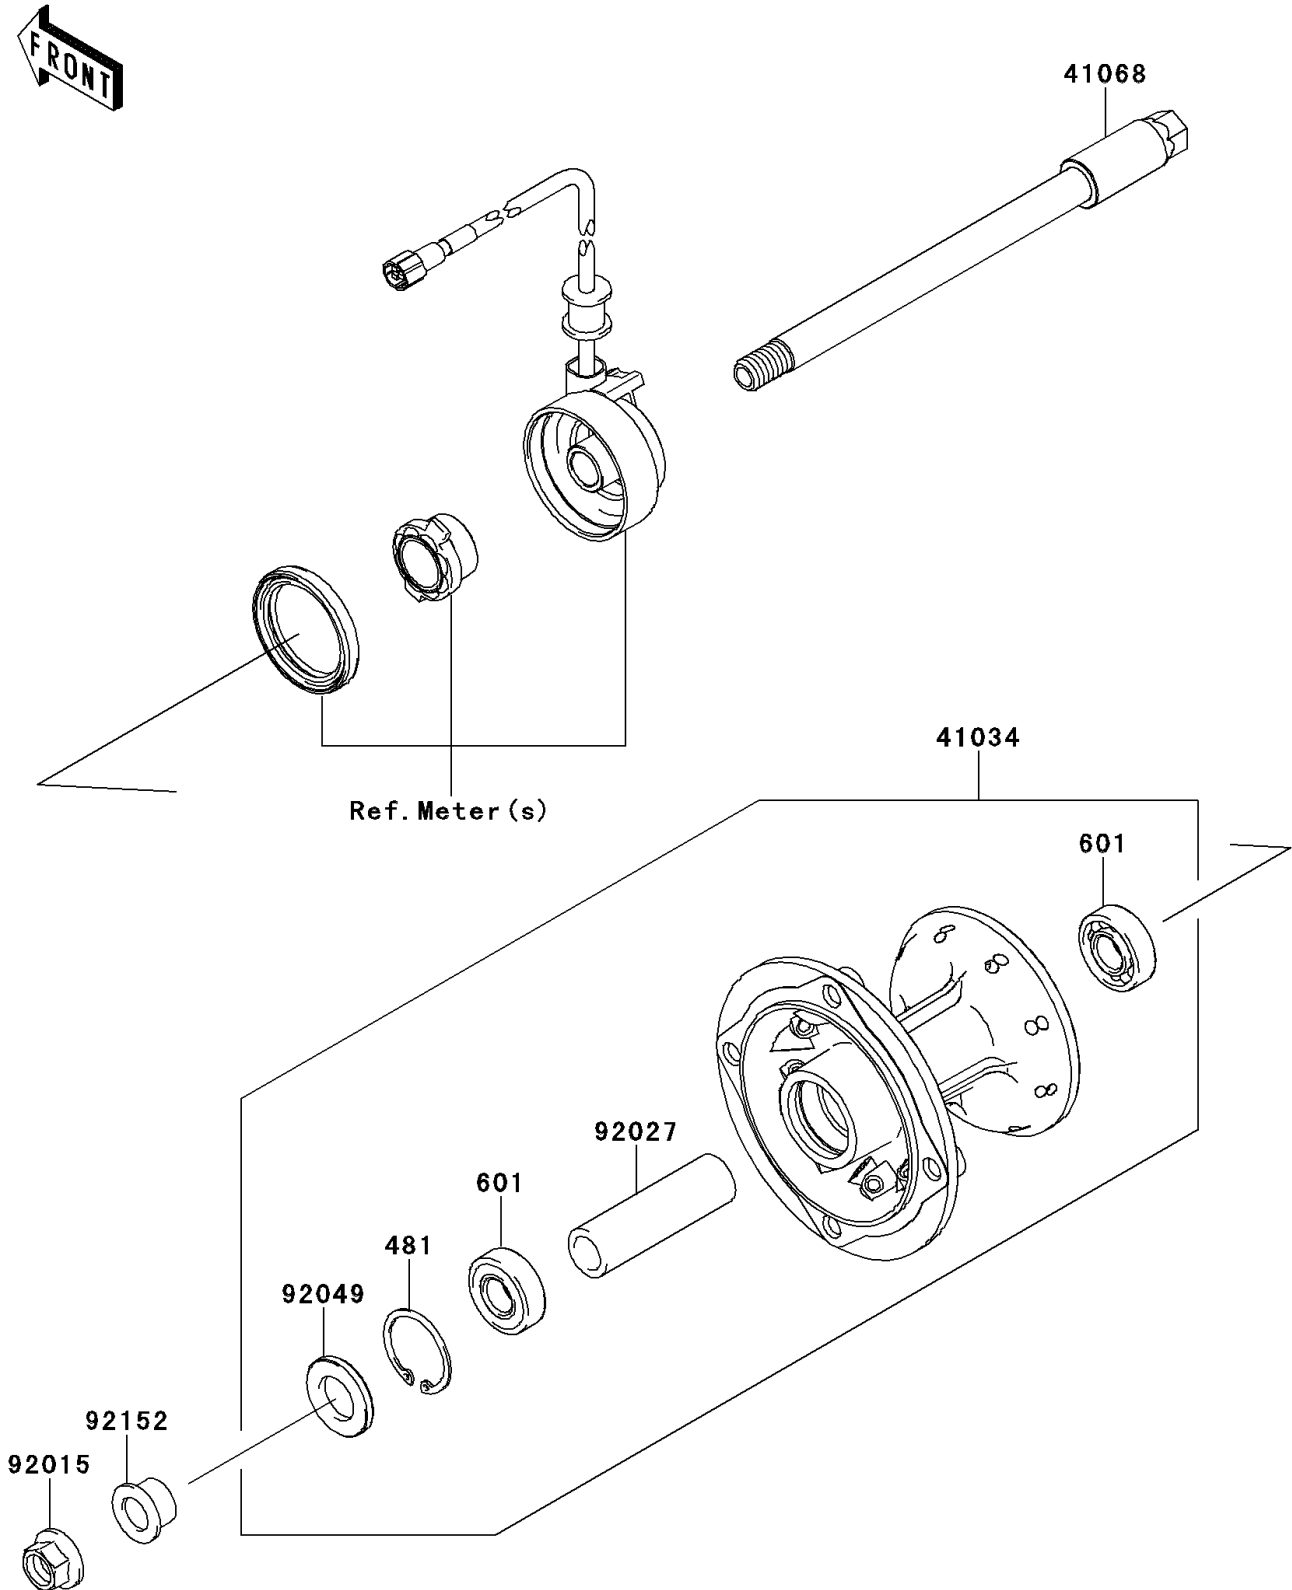

2011 KLX250S (Canada Only)

PARTS DIAGRAM

Front Hub

F2230

2011 KLX250S (Canada Only)

PARTS LIST

Front Hub

ITEM NAME	PART NUMBER	QUANTITY
-----------	-------------	----------
