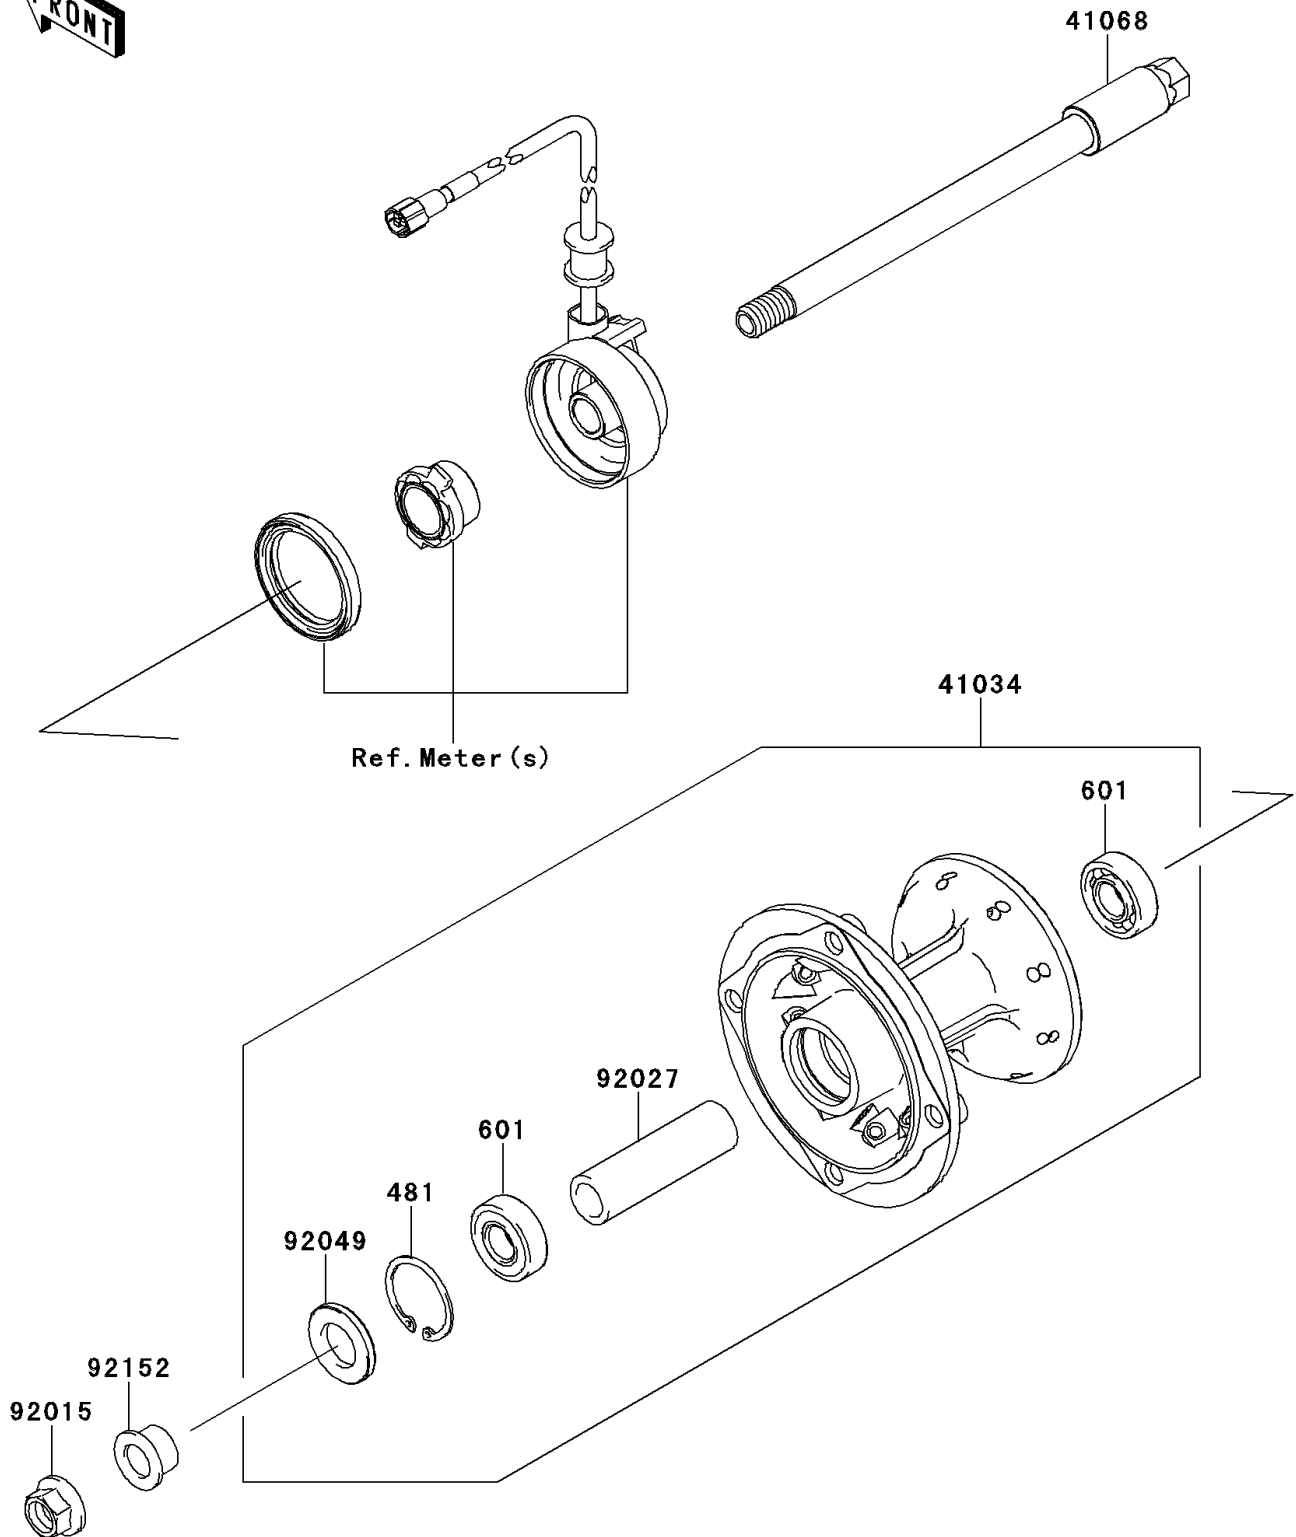

2010 KLX[®] 250S

PARTS DIAGRAM

Front Hub

F2230

2010 KLX[®] 250S

PARTS LIST

Front Hub

ITEM NAME	PART NUMBER	QUANTITY
CIRCLIP-TYPE-C,35MM (Ref # 481)	481J3500	1
BEARING-BALL,#6202UG (Ref # 601)	601B6202UG	2
DRUM-ASSY,FRONT BRAKE (Ref # 41034)	41034-0051	1
AXLE,FR (Ref # 41068)	41068-0062	1
NUT,14MM (Ref # 92015)	92015-1407	1
COLLAR,15.2X22.2X75 (Ref # 92027)	92027-1958	1
SEAL-OIL (Ref # 92049)	92049-0136	1
COLLAR,FR AXLE,L=14 (Ref # 92152)	92152-0528	1