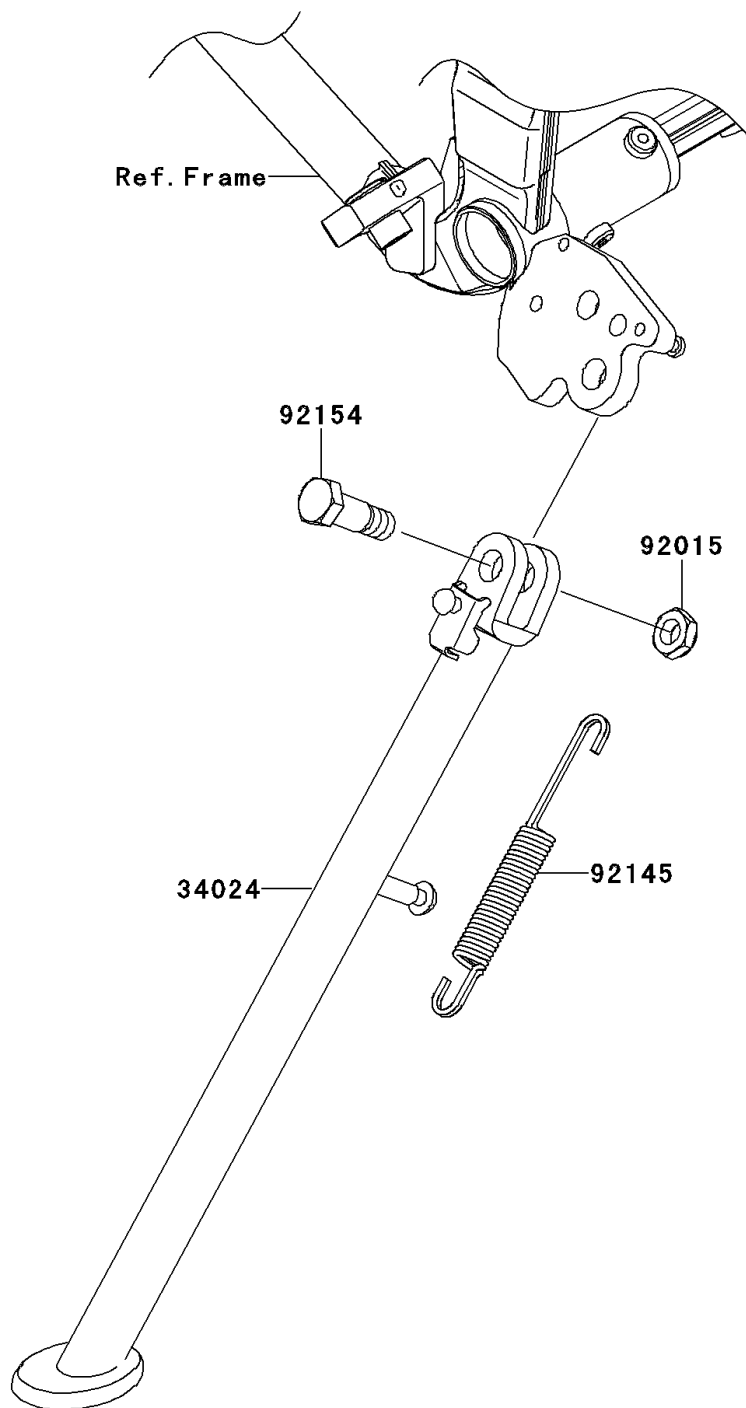

2011 KLX250S (Canada Only)

PARTS DIAGRAM

Stand(s)

F2190

2011 KLX250S (Canada Only)

PARTS LIST

Stand(s)

ITEM NAME

PART NUMBER

QUANTITY
