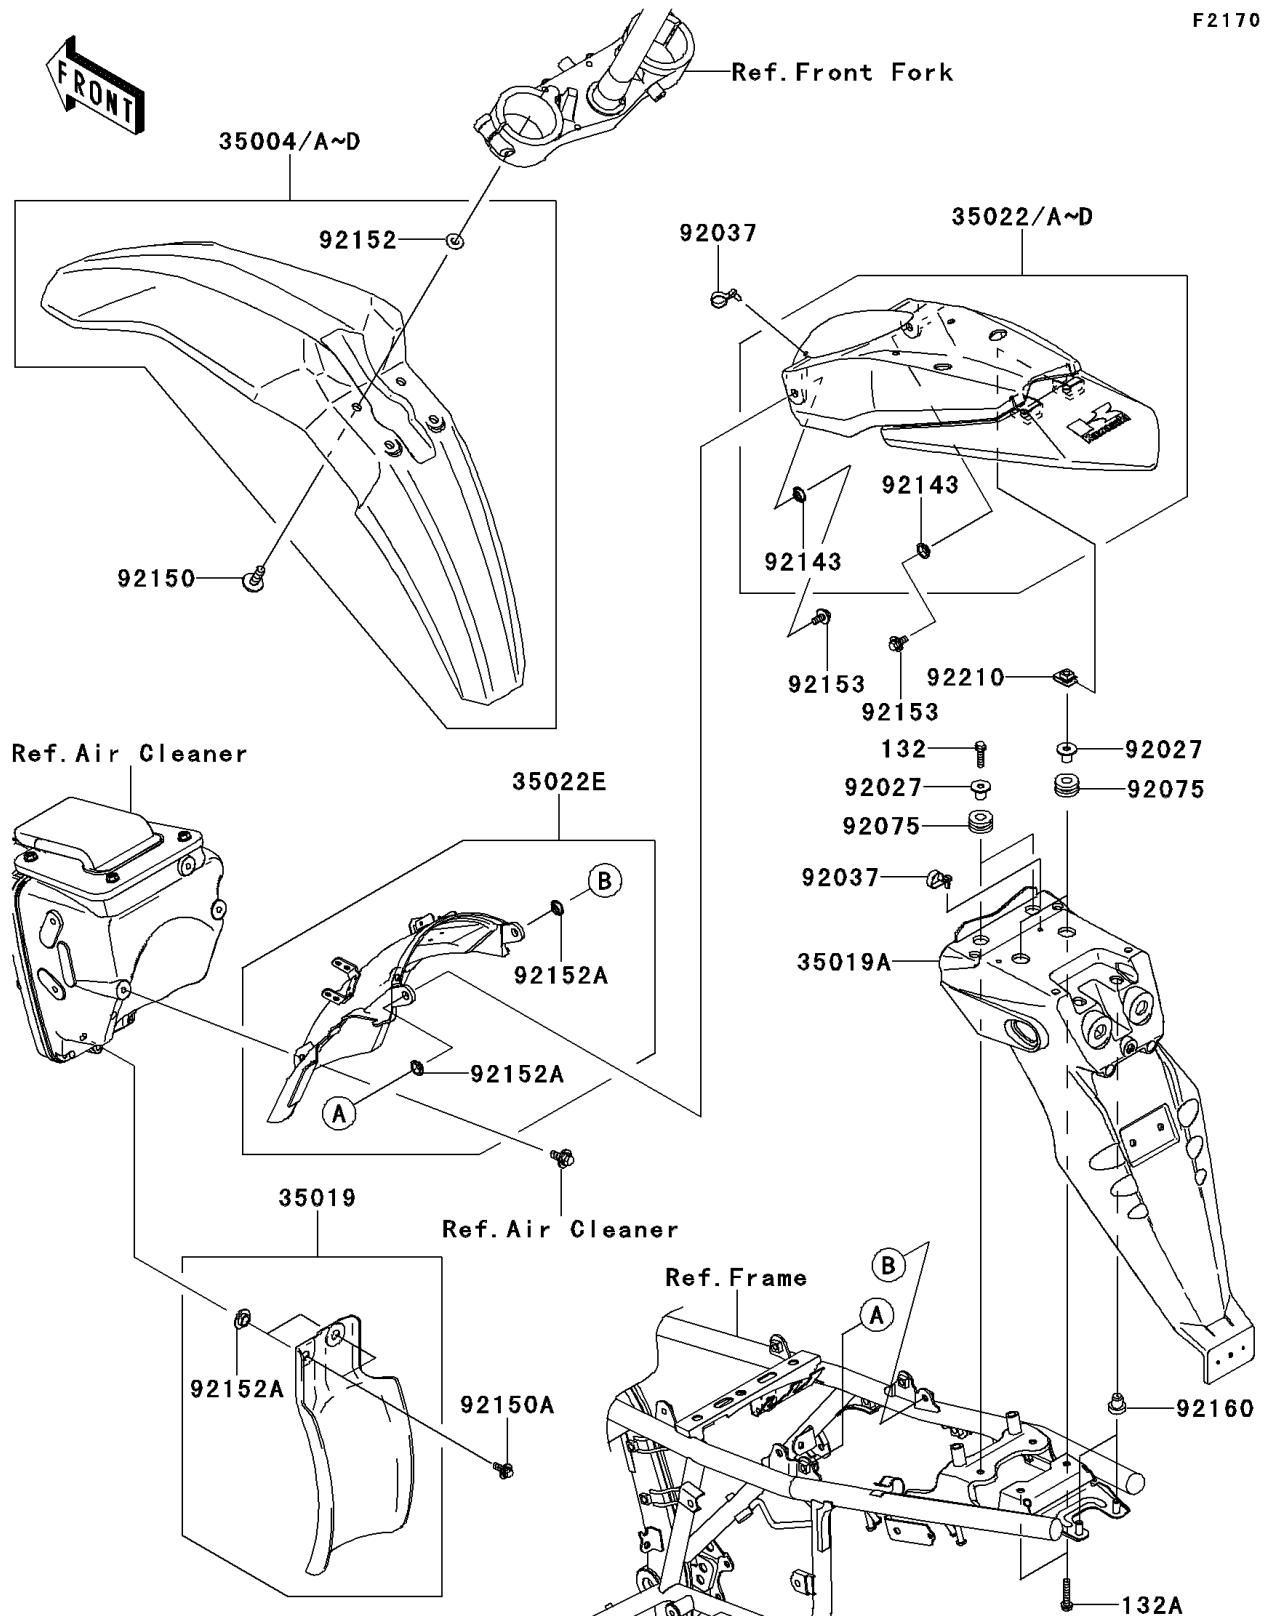

2011 KLX250S (Canada Only)

PARTS DIAGRAM

Fenders

F2170

2011 KLX250S (Canada Only)

PARTS LIST

Fenders

ITEM NAME

PART NUMBER

QUANTITY
